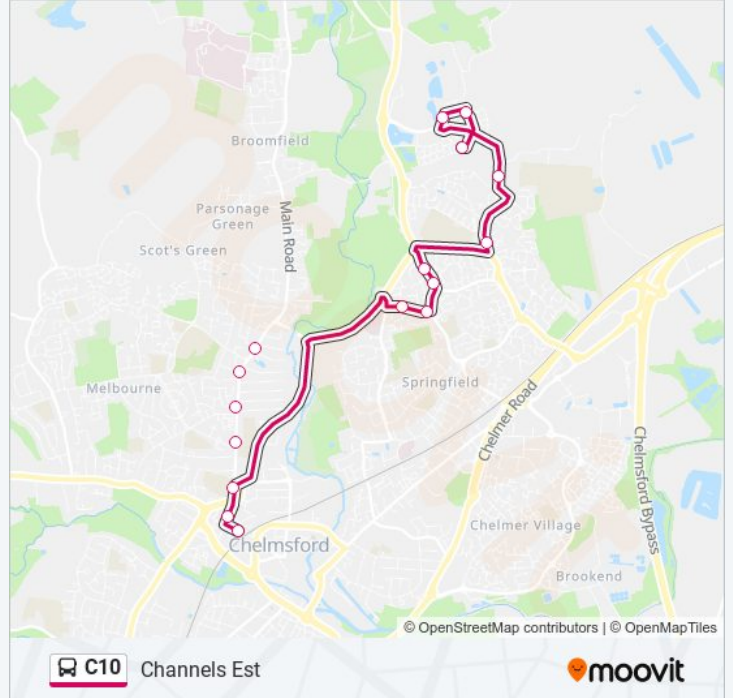

## Channels Est

[Get The App](#)

The C10 bus line (Channels Est) has 2 routes. For regular weekdays, their operation hours are:

(1) Channels Est: 05:57 - 23:20(2) Chelmsford City Centre: 05:35 - 22:42

Use the Moovit App to find the closest C10 bus station near you and find out when is the next C10 bus arriving.

### Direction: Channels Est

16 stops

[VIEW LINE SCHEDULE](#)

- Bus Station, Chelmsford City Centre
- The Ship, Chelmsford City Centre
- King Edward VI School, Chelmsford
- Keene Home, Chelmsford
- Kings Road, Chelmsford
- The Drive, Chelmsford
- Patching Hall Lane, Chelmsford
- Briarswood, Springfield
- Belmonde Drive, Springfield
- Mountbatten Way, North Springfield
- Blacksmith Close, North Springfield
- William Porter, Beaulieu Park
- Commonwealth Link, Beaulieu Park
- Albatross Way, Channels Est
- Belfry Crescent, Channels Est
- Brassie Wood South, Channels Est

### C10 bus Time Schedule

Channels Est Route Timetable:

Sunday	08:10 - 18:05
Monday	05:57 - 23:20
Tuesday	05:57 - 23:20
Wednesday	05:57 - 23:20
Thursday	05:57 - 23:20
Friday	05:57 - 23:20
Saturday	05:55 - 23:20

### C10 bus Info

**Direction:** Channels Est

**Stops:** 16

**Trip Duration:** 20 min

**Line Summary:**

**Direction: Chelmsford City Centre**

20 stops

[VIEW LINE SCHEDULE](#)