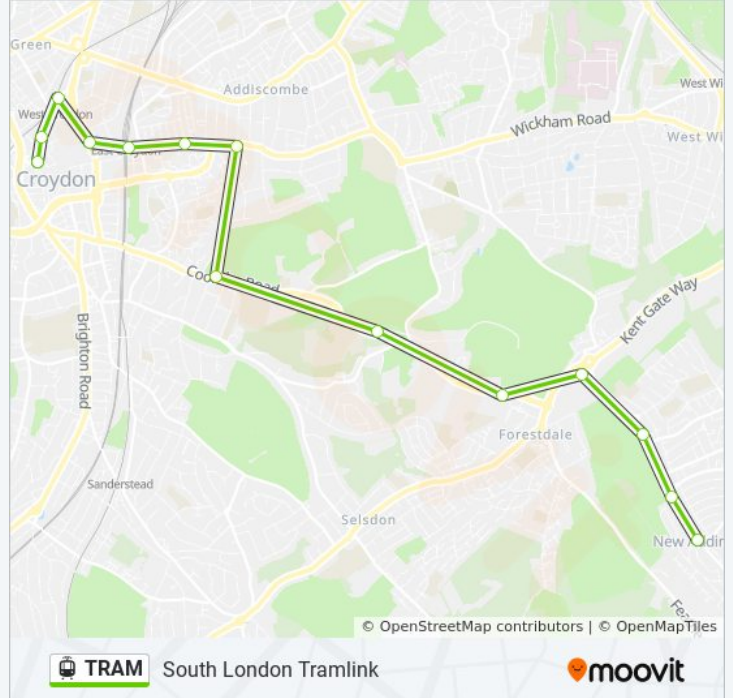

Gravel Hill Tram Stop

Addington Village Tram Stop

Fieldway Tram Stop

King Henry's Drive Tram Stop

New Addington Tram Stop

TRAM tramlink Time Schedule

New Addington Route Timetable:

Sunday	12:05 AM - 10:50 PM
Monday	12:05 AM - 11:50 PM
Tuesday	12:05 AM - 11:50 PM
Wednesday	12:05 AM - 11:50 PM
Thursday	12:05 AM - 11:50 PM
Friday	12:05 AM - 11:50 PM
Saturday	12:05 AM - 11:50 PM

TRAM tramlink Info

Direction: New Addington

Stops: 14

Trip Duration: 29 min

Line Summary:

Direction: Therapia Lane

10 stops

[VIEW LINE SCHEDULE](#)

- Wimbledon Tram Stop
- Dundonald Road Tram Stop
- Merton Park Tram Stop
- Morden Road Tram Stop
- Phipps Bridge Tram Stop
- Belgrave Walk Tram Stop
- Mitcham Tram Stop
- Mitcham Junction Tram Stop
- Beddington Lane Tram Stop
- Therapia Lane Tram Stop