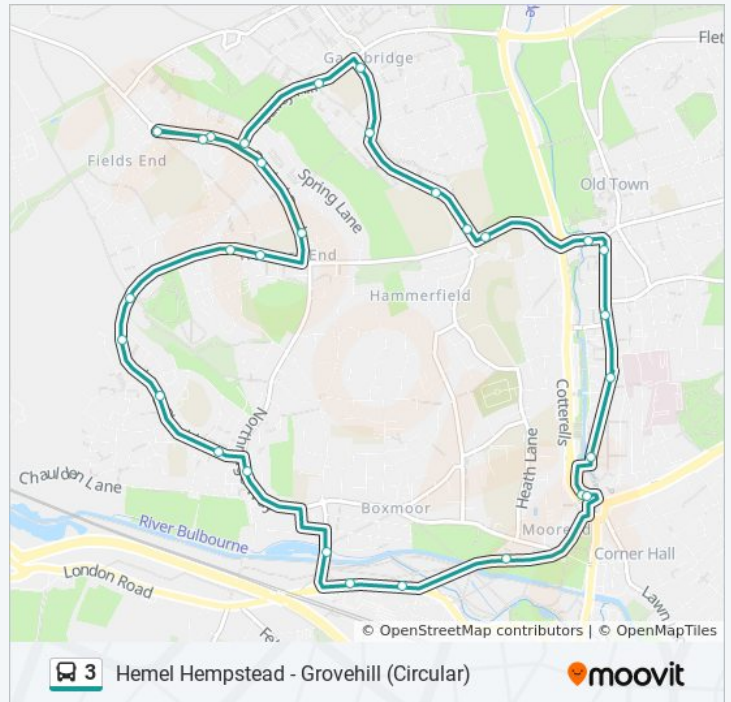

Direction: Grovehill

Stops: 79

Trip Duration: 82 min

Line Summary:

Combe Street, Hemel Hempstead

Riverside, Hemel Hempstead

Waterhouse Street, Hemel Hempstead

Marlowes, Hemel Hempstead

Direction: Hemel Hempstead

55 stops

[VIEW LINE SCHEDULE](#)

Washington Avenue, Grovehill
Isenburg Way, Grovehill
Dunlin Road, Grovehill
Claymore, Grovehill
Turnpike Green, Grovehill

3 bus Time Schedule

Hemel Hempstead Route Timetable:

Sunday	19:06
Monday	19:05
Tuesday	19:05
Wednesday	19:05
Thursday	19:05
Friday	19:05

Avon Square, Grovehill
 Thames Avenue, Grovehill
 Astley Cooper School, Grovehill
 Dawley Court, Grovehill
 Pennine Way, Maylands Business Park
 Martian Avenue, Highfield
 Saturn Way, Highfield
 St Paul's Church, Highfield
 Bellgate Shops, Highfield
 Paston Road, Highfield
 Townsend, Highfield
 The Bounce, Highfield
 Tyleden Close, Highfield
 Randalls Ride, Highfield
 George Street, Highfield
 Fensomes Alley, Highfield
 West Herts College, Hemel Hempstead
 Combe Street, Hemel Hempstead
 Riverside, Hemel Hempstead
 Waterhouse Street, Hemel Hempstead
 Marlowes, Hemel Hempstead
 The Forum, Hemel Hempstead
 West Herts College, Hemel Hempstead
 The Bury, Hemel Hempstead
 Gadebridge Road, Hammerfield
 The Cavendish School, Hammerfield
 Catkin Close, Gadebridge
 Marnham Rise, Gadebridge
 Rossgate Shops, Gadebridge
 Pudding Lane, Gadebridge
 Sacombe Road, Warners End
 Lyne Way, Warners End
 The Avenue, Warners End

3 bus Info

Direction: Hemel Hempstead

Stops: 55

Trip Duration: 55 min

Line Summary:

Lyne Way, Warners End

Martindale Road, Warners End

Peartree Road, Warners End