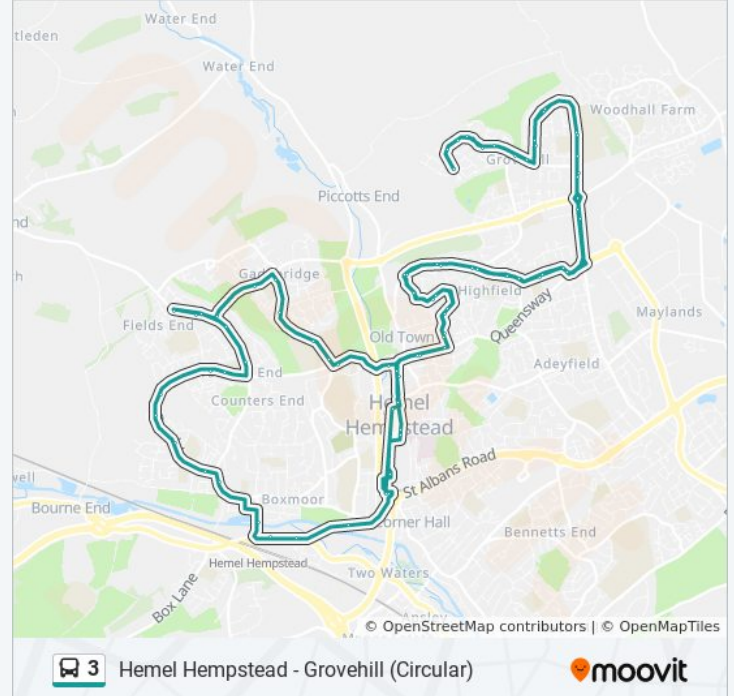

Combe Street, Hemel Hempstead

Riverside, Hemel Hempstead

Waterhouse Street, Hemel Hempstead

Marlowes, Hemel Hempstead

The Forum, Hemel Hempstead

West Herts College, Hemel Hempstead

The Bury, Hemel Hempstead

Gadebridge Road, Hammerfield

The Cavendish School, Hammerfield

Catkin Close, Gadebridge

Marnham Rise, Gadebridge

Rossgate Shops, Gadebridge

Pudding Lane, Gadebridge

Sacombe Road, Warners End

Lyne Way, Warners End

The Avenue, Warners End

Lyne Way, Warners End

Martindale Road, Warners End

Peartree Road, Warners End

Stoneycroft Shops, Warners End

Hollybush Lane, Warners End

Newlands Road, Warners End

Lucks Hill, Chaulden

School Row, Chaulden

Chaulden Terrace, Chaulden

Lower Sales, Chaulden

Fishery Inn, Boxmoor

Hemel Hempstead Railway Station, Boxmoor

Roughdown Road, Boxmoor

St Johns Church, Boxmoor

Riverside, Hemel Hempstead

Waterhouse Street, Hemel Hempstead

Marlowes, Hemel Hempstead