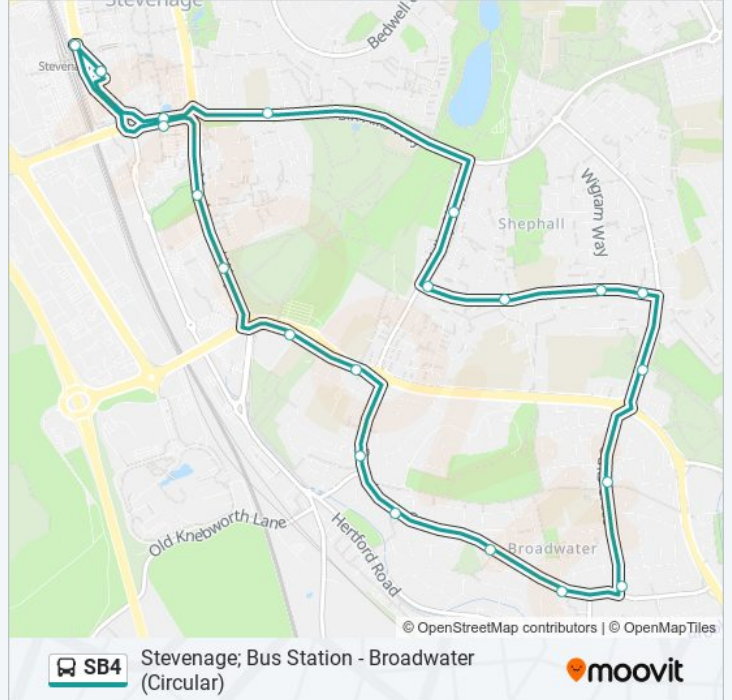

Stevenage; Bus Station - Broadwater (Circular)

Get The App

The SB4 bus line Stevenage; Bus Station - Broadwater (Circular) has one route. For regular weekdays, their operation hours are:

(1) Stevenage: 05:49 - 23:32

Use the Moovit App to find the closest SB4 bus station near you and find out when is the next SB4 bus arriving.

Direction: Stevenage

22 stops

[VIEW LINE SCHEDULE](#)

- Bus Station, Stevenage
- Asda, Stevenage
- Rockingham Way, Stevenage
- Peartree Way, Shephall
- Peartree Centre, Shephall
- Shephall Green, Shephall
- Barnwell, Shephall
- The Hyde Centre, Shephall
- Oakwood Close, Shephall
- Longmeadow Centre, Broadwater
- Oaks Cross, Broadwater
- The Noke, Broadwater
- Marymead Centre, Broadwater
- Parkway, Broadwater
- Roebuck Centre, Broadwater
- The Valley School, Broadwater
- Stevenage Fc, Monks Wood
- Roaring Meg Retail Park, Monks Wood
- Elder Way, Stevenage
- Asda, Stevenage
- Stevenage Railway Station, Stevenage

SB4 bus Time Schedule

Stevenage Route Timetable:

Sunday	08:45 - 22:45
Monday	05:49 - 23:32
Tuesday	05:49 - 23:32
Wednesday	05:49 - 23:32
Thursday	05:49 - 23:32
Friday	05:49 - 23:32
Saturday	06:45 - 23:30

SB4 bus Info

Direction: Stevenage

Stops: 22

Trip Duration: 28 min

Line Summary:

SB4 bus time schedules and route maps are available in an offline PDF at moovitapp.com. Use the Moovit App to see live bus times, train schedule or subway schedule, and step-by-step directions for all public transit in London.