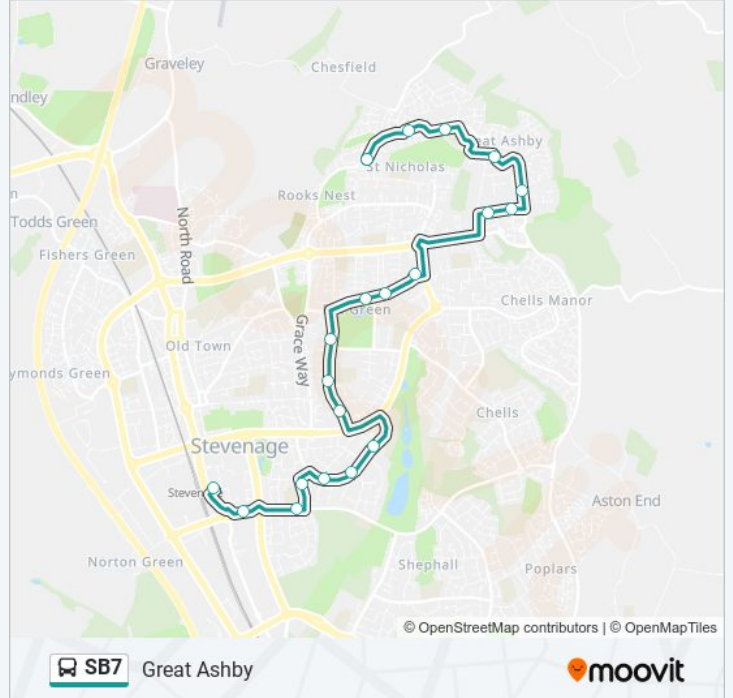

Direction: Great Ashby

20 stops

[VIEW LINE SCHEDULE](#)

- Bus Station, Stevenage
- Asda, Stevenage
- Rockingham Way, Stevenage
- Homestead Moat, Bedwell
- Bedwell Centre, Bedwell
- Colestrete, Bedwell
- Sinfield Close, Bedwell
- Archer Road, Pin Green
- Larwood School, Pin Green
- The Almond Tree Ph, Pin Green
- Wisden Road, Pin Green
- Jessop Road, Pin Green
- The Oval Centre, Pin Green
- Cartwright Road, Martins Wood
- Allied Bakeries, Martins Wood
- Serpentine Close, Great Ashby
- Fairfield Way, Great Ashby
- The Beacons, Great Ashby
- Bray Drive, Great Ashby
- Manchester Close, Great Ashby

SB7 bus Time Schedule

Great Ashby Route Timetable:

Sunday	09:45 - 22:45
Monday	05:55 - 23:30
Tuesday	05:55 - 23:30
Wednesday	05:55 - 23:30
Thursday	05:55 - 23:30
Friday	05:55 - 23:30
Saturday	07:25 - 23:30

SB7 bus Info

Direction: Great Ashby

Stops: 20

Trip Duration: 23 min

Line Summary:

Direction: Stevenage

21 stops

[VIEW LINE SCHEDULE](#)

- Manchester Close, Great Ashby
- Bray Drive, Great Ashby
- The Beacons, Great Ashby
- Fairfield Way, Great Ashby
- Serpentine Close, Great Ashby
- Allied Bakeries, Martins Wood
- Cartwright Road, Martins Wood
- Martins Way, Martins Wood
- The Oval Centre, Pin Green
- Jessop Road, Pin Green
- Wisden Road, Pin Green
- The Almond Tree Ph, Pin Green
- Larwood School, Pin Green
- Archer Road, Pin Green
- Colestrete, Bedwell
- Bedwell Centre, Bedwell
- Penn Road, Stevenage
- Friends Meeting House, Stevenage