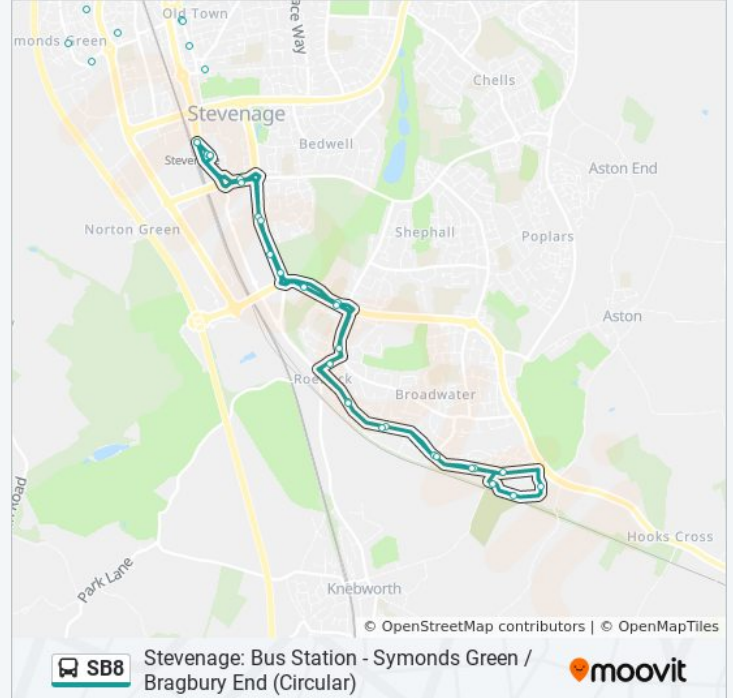

## Stevenage: Bus Station - Symonds Green (Circular)

Get The App

The SB8 bus line Stevenage: Bus Station - Symonds Green (Circular) has one route. For regular weekdays, their operation hours are:

(1) Stevenage: 05:54 - 22:00

### Direction: Stevenage

23 stops

[VIEW LINE SCHEDULE](#)

- Bus Station, Stevenage
- Stevenage Railway Station, Stevenage
- Spice Rouge Restaurant, Stevenage Old Town
- The Mulberry Tree, Stevenage Old Town
- Essex Road, Stevenage Old Town
- Fleetwood Crescent, Symonds Green
- Torquay Crescent, Symonds Green
- Rutherford Close, Stevenage
- Bude Crescent, Symonds Green
- Scarborough Avenue Shops, Symonds Green
- Scarborough Avene, Fishers Green
- Skegness Road, Fishers Green
- Corton Close, Fishers Green
- Southsea Road, Fishers Green
- Essex Road, Stevenage Old Town
- The Archways Hotel, Stevenage Old Town
- John Henry Newman School, Coreys Mill
- Lister Hospital, Coreys Mill
- Burymead, Coreys Mill
- Franklin's Road, Stevenage Old Town
- The Mulberry Tree, Stevenage Old Town

### SB8 bus Info

**Direction:** Stevenage

**Stops:** 23

**Trip Duration:** 30 min

**Line Summary:**

Methodist Church, Stevenage Old Town

Bus Station, Stevenage

SB8 bus time schedules and route maps are available in an offline PDF at [moovitapp.com](https://moovitapp.com). Use the [Moovit App](#) to see live bus times, train schedule or subway schedule, and step-by-step directions for all public transit in London.