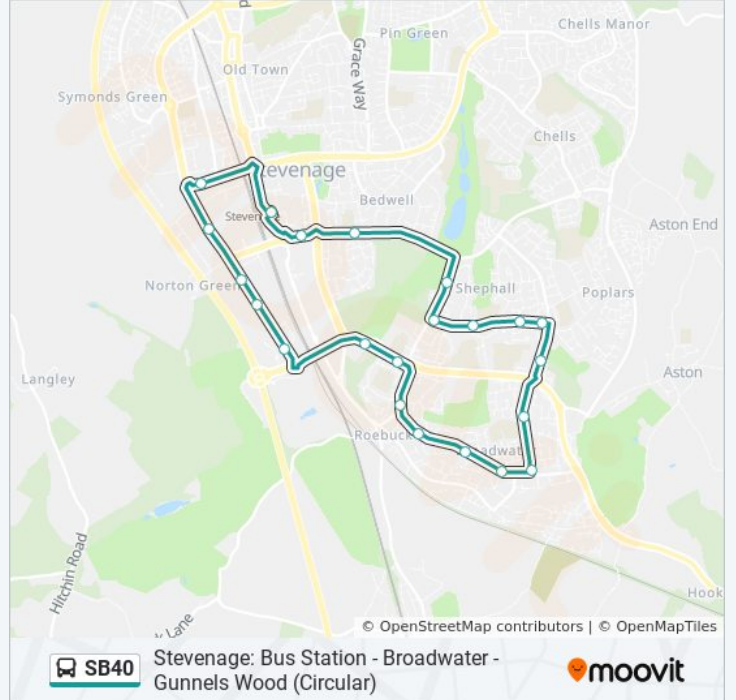

Stevenage: Bus Station - Broadwater - Gunnels Wood (Circular)

Get The App

The SB40 bus line Stevenage: Bus Station - Broadwater - Gunnels Wood (Circular) has one route. For regular weekdays, their operation hours are:

(1) Stevenage: 06:07 - 17:22

Use the Moovit App to find the closest SB40 bus station near you and find out when is the next SB40 bus arriving.

Direction: Stevenage

22 stops

[VIEW LINE SCHEDULE](#)

- Bus Station, Stevenage
- Asda, Stevenage
- Rockingham Way, Stevenage
- Peartree Way, Shephall
- Peartree Centre, Shephall
- Shephall Green, Shephall
- Barnwell, Shephall
- The Hyde Centre, Shephall
- Oakwood Close, Shephall
- Longmeadow Centre, Broadwater
- Oaks Cross, Broadwater
- The Noke, Broadwater
- Marymead Centre, Broadwater
- Parkway, Broadwater
- Roebuck Centre, Broadwater
- The Valley School, Broadwater
- Stevenage Fc, Monks Wood
- Leyden Road, Stevenage
- Gunnels Wood Park, Stevenage
- Robertson House, Stevenage
- Gunnels Wood Road, Stevenage

SB40 bus Info

Direction: Stevenage

Stops: 22

Trip Duration: 29 min

Line Summary:

Bus Station, Stevenage

SB40 bus time schedules and route maps are available in an offline PDF at moovitapp.com. Use the [Moovit App](#) to see live bus times, train schedule or subway schedule, and step-by-step directions for all public transit in London.