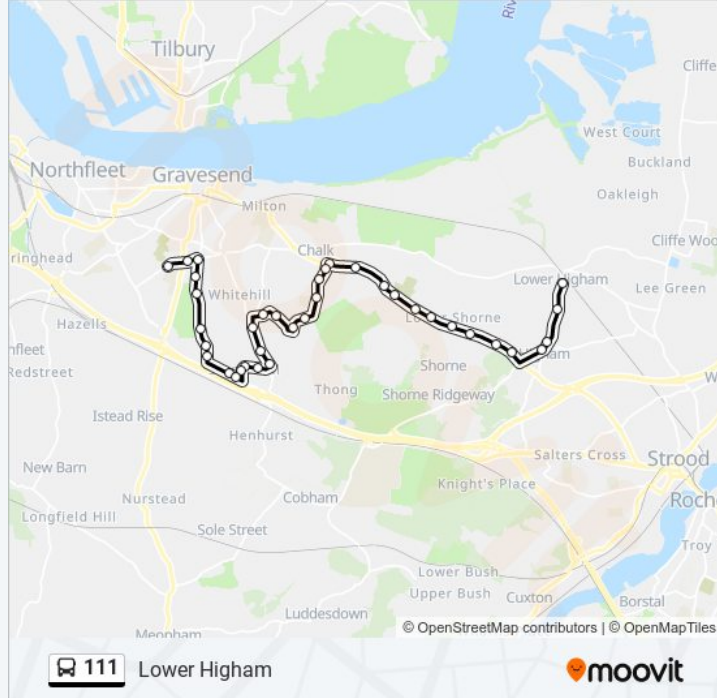

Direction: Lower Higham

37 stops

[VIEW LINE SCHEDULE](#)

- St George's School, Northfleet
- Trosley Avenue, Gravesend
- Hammonds Corner, Gravesend
- Ascot Road, Gravesend
- Ridgeway Avenue, Gravesend
- Gypsy Corner, Gravesend
- Brenchley Avenue, Singlewell
- Broadwood, Singlewell
- The George, Singlewell
- Manor Hotel, Singlewell
- The Hollies, Singlewell
- Apsledene, Singlewell
- Thistledown, Singlewell
- Ifield Way, Singlewell
- Stanley Crescent, Kings Farm
- Mike Spring Court, Kings Farm
- St David's Crescent, Gravesend
- The Rise, Gravesend
- Leander Drive, Riverview Park
- Sapho Park, Riverview Park
- Thamesview School, Gravesend
- Barr Road, Gravesend

Direction: Lower Higham

Stops: 37

Trip Duration: 31 min

Line Summary:

Thong Lane Bottom, Chalk

Thong Lane, Chalk

Chalk Road, Chalk

Church, Chalk

Thames View Crematorium, Shorne

Gravesend Road, Shorne

Fairways, Shorne

Shorne Crossroads, Shorne

The Copperfield, Shorne

The Manor House, Higham

Hollytree Drive, Higham

Forge Lane Shops, Higham

School Lane Shops, Higham

School Lane Telephone Box, Lower Higham

Steadman Close, Lower Higham

Direction: Northfleet

35 stops

[VIEW LINE SCHEDULE](#)

Shorne Crossroads, Shorne

Railway Station, Lower Higham