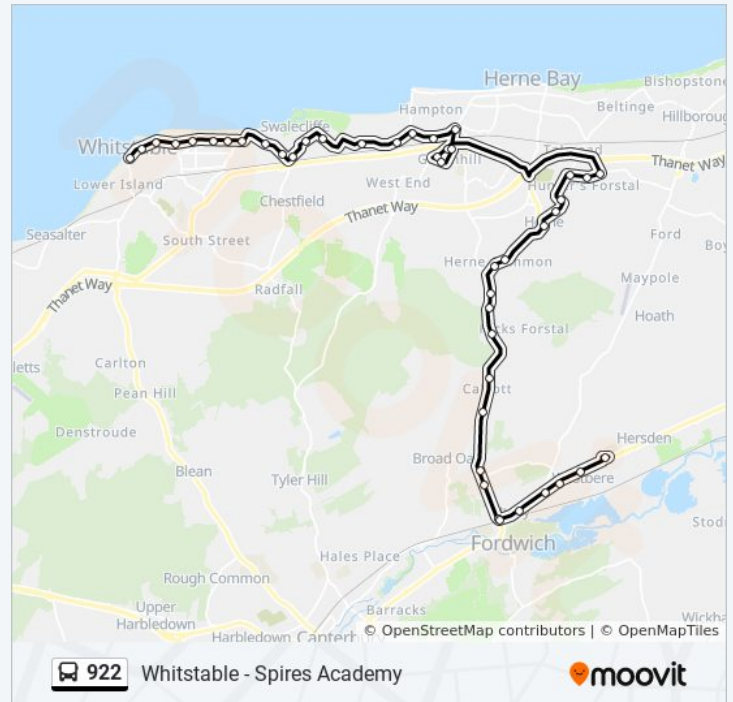

Direction: Whitstable

44 stops

[VIEW LINE SCHEDULE](#)

Spires Academy, Westbere

Pennington Close, Westbere

Redcot Lane, Sturry

Staines Hill, Sturry

Homewood Road, Sturry

Herne Drive, Greenhill

Poplar Drive Shops, Greenhill

Sea Street Roundabout, Herne Bay

Sea Street Gas Works, Herne Bay

Westbrook Farm, Herne Bay

Daimler Avenue, Herne Bay

Riley Avenue, Studd Hill

Woodman Avenue, Swalecliffe

The Plough, Swalecliffe

Goodwin Avenue, Swalecliffe

The Wheatsheaf, Swalecliffe

Kemp Road, Swalecliffe

Priest And Sow, Tankerton

Pier Avenue, Tankerton

922 bus Info

Direction: Whitstable

Stops: 44

Trip Duration: 59 min

Line Summary:

Graystone Road, Tankerton

Tankerton Circus, Tankerton

Telephone Exchange, Tankerton

Beach Walk, Whitstable

Harbour, Whitstable