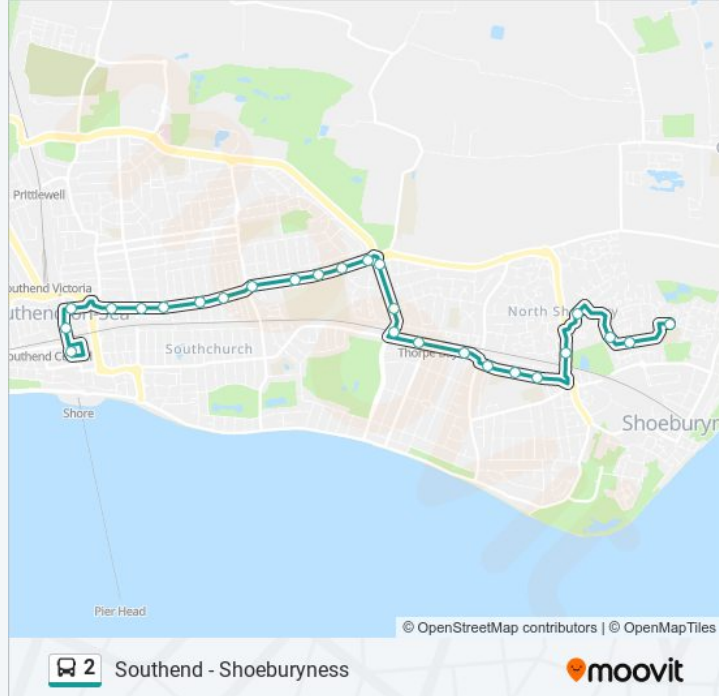

Shoebury Asda, North Shoebury

Herongate, North Shoebury

Hermes Way, North Shoebury

The Renown, North Shoebury

Southend - Shoeburyness

Direction: Southend-On-Sea

24 stops

[VIEW LINE SCHEDULE](#)

The Renown, North Shoebury

Hermes Way, North Shoebury

Herongate, North Shoebury

Shoebury Asda, North Shoebury

Shoebury Park, North Shoebury

Shoebury Sports Centre, Shoeburyness

Thorpedene School, Shoeburyness

Thorpedene Library, Shoeburyness

Marcus Avenue, Thorpe Bay

Thorpe Bay Railway Station, Thorpe Bay

Willingale Way, Thorpe Bay

Thorpe Hall Close, Thorpe Bay

Bournes Green Roundabout, Bournes Green

The Thorpe Bay School, Southchurch

Southend High For Girls, Southchurch

Arlington Road, Southchurch

The White Horse Ph, Southchurch

Surbiton Avenue, Southchurch

2 bus Time Schedule

Southend-On-Sea Route Timetable:

Sunday	08:40 - 17:40
Monday	06:05 - 23:10
Tuesday	06:05 - 23:10
Wednesday	06:05 - 23:10
Thursday	06:05 - 23:10
Friday	06:05 - 23:10
Saturday	06:40 - 23:10

2 bus Info

Direction: Southend-On-Sea

Stops: 24

Trip Duration: 29 min

Line Summary: