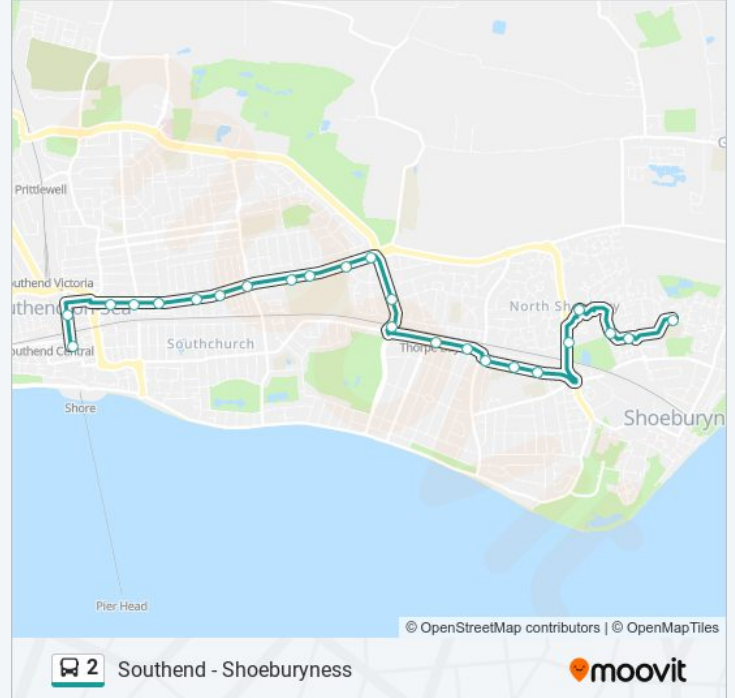

### Direction: North Shoebury

26 stops

[VIEW LINE SCHEDULE](#)

- Travel Centre, Southend-On-Sea
- Whitegate Road, Southend-On-Sea
- Southchurch Road, Southend-On-Sea
- Nicholson House, Southchurch
- Southchurch Avenue Cnr, Southchurch
- Christchurch Road, Southchurch
- Ilfracombe Road, Southchurch
- Surbiton Road, Southchurch
- The White Horse Ph, Southchurch
- Arlington Road, Southchurch
- Wick Chase, Southchurch
- The Thorpe Bay School, Southchurch
- Bournes Green Roundabout, Bournes Green
- Bournes Green Roundabout, Bournes Green
- Burlescoombe Road, Thorpe Bay
- Barnstaple Road, Thorpe Bay
- Thorpe Bay Railway Station, Thorpe Bay
- Marcus Avenue, Thorpe Bay
- Thorpedene Library, Shoeburyness
- Thorpedene School, Shoeburyness
- Shoebury Sports Centre, Shoeburyness
- Shoebury Park, North Shoebury

## Direction: Southend-On-Sea

24 stops

[VIEW LINE SCHEDULE](#)

The Renown, North Shoebury

Hermes Way, North Shoebury

Herongate, North Shoebury

Shoebury Asda, North Shoebury

Shoebury Park, North Shoebury

## 2 bus Info

**Direction:** Southend-On-Sea

**Stops:** 24

**Trip Duration:** 29 min

**Line Summary:**

Iffracombe Avenue, Southchurch

Sacred Heart Schools, Southchurch

Southchurch Avenue Cnr, Southchurch

Tyrrel Drive, Southchurch

Whitegate Road, Southend-On-Sea

Travel Centre, Southend-On-Sea

2 bus time schedules and route maps are available in an offline PDF at [moovitapp.com](https://moovitapp.com). Use the [Moovit App](#) to see live bus times, train schedule or subway schedule, and step-by-step directions for all public transit in London.