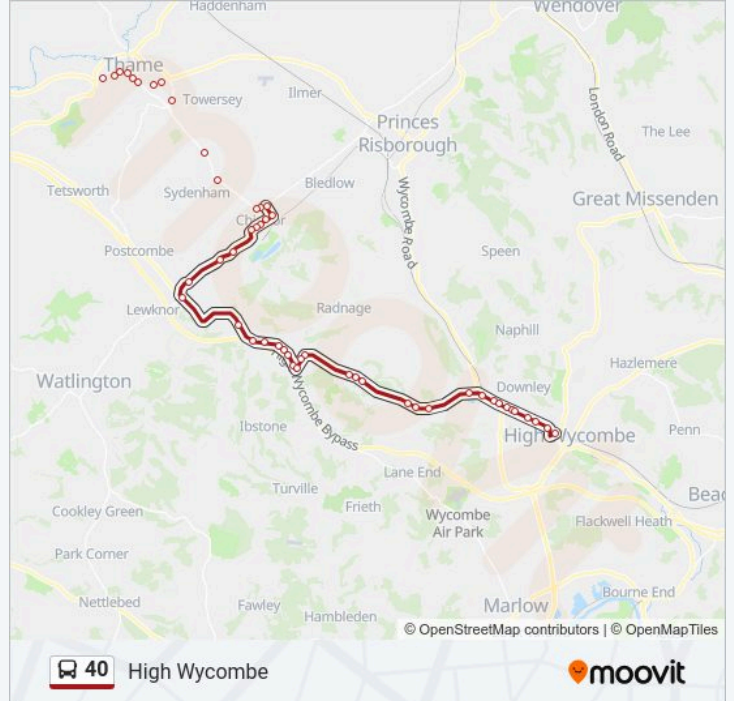

40 bus Info

Direction: High Wycombe

Stops: 50

Trip Duration: 54 min

Line Summary:

- Village Turn, Aston Rowant
- Aston Hill Bottom, Aston Rowant
- Aston Hill, Stokenchurch
- Tower Farm, Stokenchurch
- Medical Centre, Stokenchurch
- The King's Arms Hotel, Stokenchurch
- Bates Industrial Estate, Stokenchurch
- Marlow Road, Stokenchurch
- Marcourt Road, Stokenchurch
- Jubilee Road, Stokenchurch
- New Road, Stokenchurch
- Wycombe Road, Stokenchurch
- St Francis Road, Studley Green
- The Studley Arms, Studley Green
- Dashwood Hill, Studley Green
- The Dashwood Arms Ph, Piddington
- King Street, Piddington
- Piddington Turn, Piddington
- Village Hall, West Wycombe
- Beechwood Road, West Wycombe
- Park Farm Road, West Wycombe
- Railway Bridge, High Wycombe
- Downley Turn, High Wycombe
- Mill End Road, High Wycombe
- Mill End Road East, High Wycombe
- Desborough Park Road, High Wycombe
- The White Horse Ph, High Wycombe
- Riverside, High Wycombe
- High Wycombe Busstn, High Wycombe

Direction: Stokenchurch

23 stops

[VIEW LINE SCHEDULE](#)

40 bus Time Schedule

Stokenchurch Route Timetable:

Sunday

18:10

Town Hall, Thame

40 bus Info

Direction: Stokenchurch

Stops: 23

Trip Duration: 31 min

Line Summary:

Direction: Thame

49 stops

[VIEW LINE SCHEDULE](#)