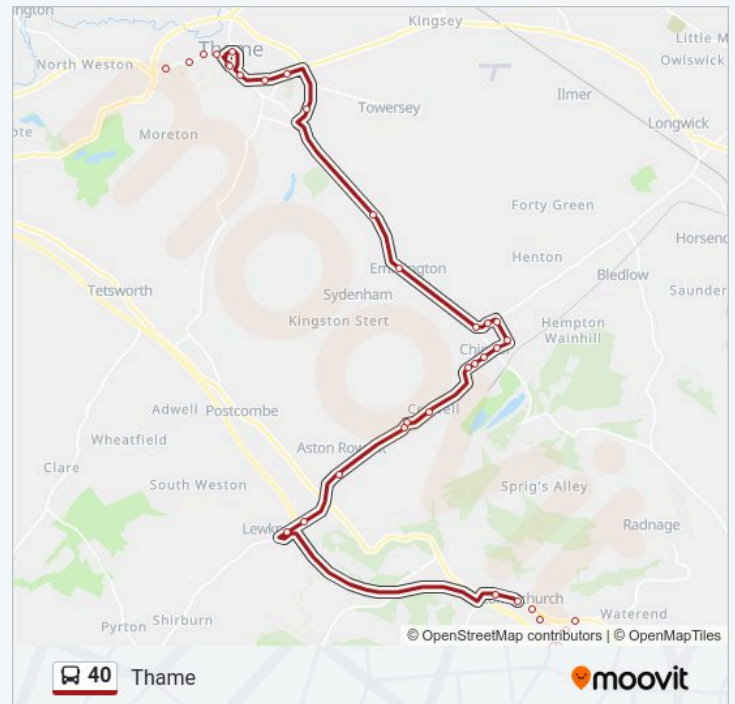

Glynswood, Chinnor

Village Hall, Chinnor

The Village Centre, Chinnor

The Red Lion, Chinnor

Springfield Gardens, Chinnor

Thame Road Shops, Chinnor

40 bus Info

Direction: Thame

Stops: 49

Trip Duration: 52 min

Line Summary:

The Inn at Emmington, Sydenham

Waterlands Farm, Emmington

Howland Road, Thame

Churchill Crescent, Thame

Health Centre, Thame