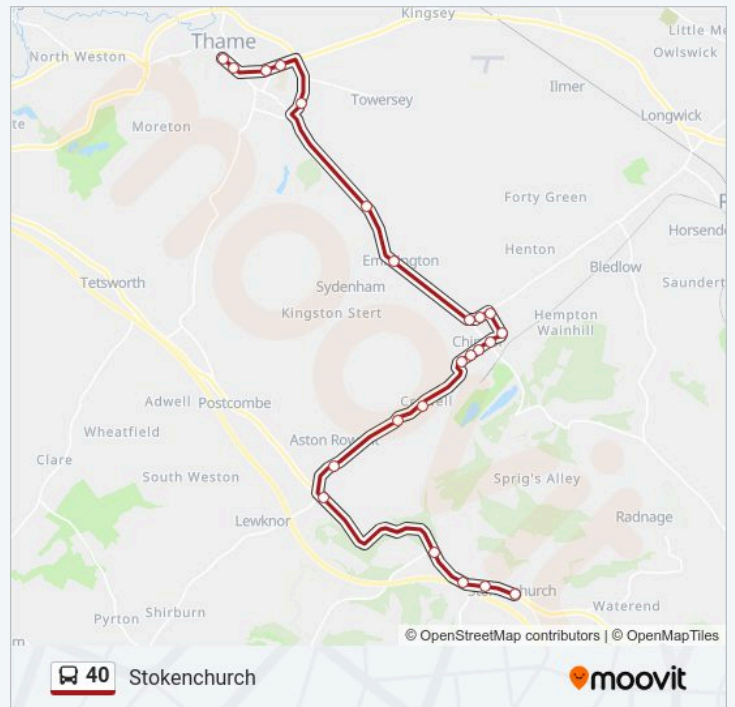

Village Turn, Aston Rowant

Aston Hill Bottom, Aston Rowant

Aston Hill, Stokenchurch

Tower Farm, Stokenchurch

Medical Centre, Stokenchurch

The King's Arms Hotel, Stokenchurch

Monday	Not Operational
Tuesday	Not Operational
Wednesday	Not Operational
Thursday	Not Operational
Friday	Not Operational
Saturday	Not Operational

40 bus Info

Direction: Stokenchurch

Stops: 23

Trip Duration: 31 min

Line Summary:

Direction: Thame

49 stops

[VIEW LINE SCHEDULE](#)