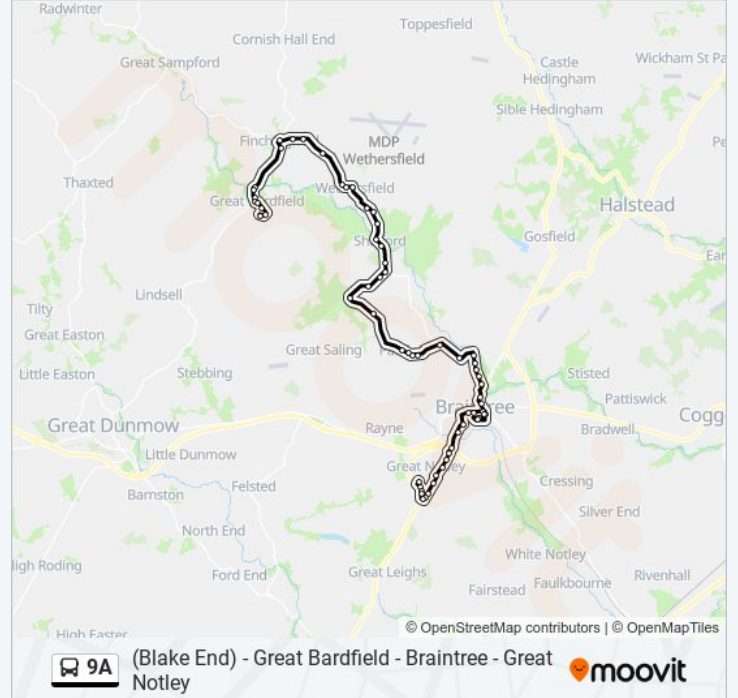

Railway Street, Braintree Town Centre

Clinic, Braintree Town Centre

Bus Interchange, Braintree Town Centre

Railway Street, Braintree Town Centre

Julien Court Road, Braintree

Old Court Hotel, Bocking

Braintree College, Bocking

Eagle Lane, Bocking

Boleyns Avenue, Bocking

Gauden Road, Bocking

Deanery Corner, Bocking

Towerlands Leisure Centre, Bocking

Church End, Panfield

St Mary's Close, Panfield

The Bell, Panfield

Bell Lane, Panfield

Thistledown, Panfield

Jaspers Green

Bays Farm, Shalford Green

Hubbard's Farm, Shalford Green

School, Shalford

Village Hall, Shalford

Recycling Centre, Shalford

The George, Shalford

Clifffield, Shalford

Boydell's Farm, Shalford

Sand Hill, Wethersfield

Golden's Farm, Wethersfield

The Green, Wethersfield

Saffron Gardens, Wethersfield

Fire Station, Wethersfield

Justice's Farm, Finchingfield

Sampfords Road, Finchingfield