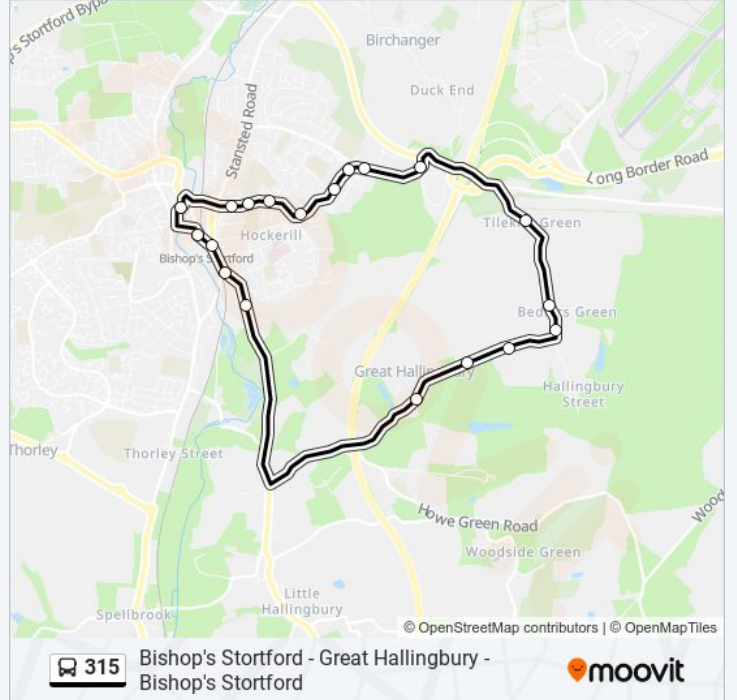

(1) Bishops Stortford: 08:16 - 20:16

Use the Moovit App to find the closest 315 bus station near you and find out when is the next 315 bus arriving.

Direction: Bishops Stortford

20 stops

[VIEW LINE SCHEDULE](#)

315 bus Time Schedule

Bishops Stortford Route Timetable:

Sunday	Not Operational
Monday	08:16 - 20:16
Tuesday	08:16 - 20:16
Wednesday	08:16 - 20:16
Thursday	08:16 - 20:16
Friday	08:16 - 20:16
Saturday	08:16 - 20:16

315 bus Info

Direction: Bishops Stortford

Stops: 20

Trip Duration: 20 min

Line Summary:

315 bus time schedules and route maps are available in an offline PDF at moovitapp.com. Use the [Moovit App](#) to see live bus times, train schedule or subway schedule, and step-by-step directions for all public transit in London.