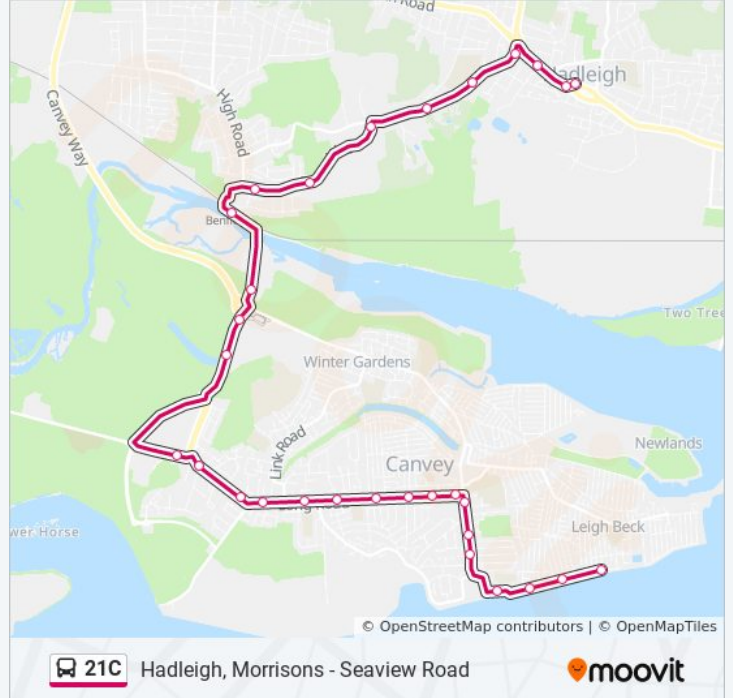

**Direction: Canvey**

30 stops

[VIEW LINE SCHEDULE](#)

- Morrisons, Hadleigh
- Homestead Way, Hadleigh
- The Memorial, Hadleigh
- Queens Lodge, Hadleigh
- King John School, South Benfleet
- Shipwrights Drive South, South Benfleet
- Water Tower, South Benfleet
- Norwood Drive, South Benfleet
- School Lane, South Benfleet
- Railway Station, South Benfleet
- Waterside Farm, Canvey
- Waterside Farm South, Canvey
- Russell Head, Canvey Village
- Morrisons, Canvey Village
- Charfleets, Canvey Village
- Edith Rd, Canvey Village
- Green Avenue, Canvey
- Hawkesbury Road, Canvey
- Southwick Road, Canvey
- Jones Corner, Canvey
- Fairlop Avenue, Canvey
- Convent Road, Canvey

**21C bus Info**

**Direction:** Canvey

**Stops:** 30

**Trip Duration:** 28 min

**Line Summary:**

- Haystack Corner, Canvey
- Parkway, Canvey
- Poplar Road, Canvey
- Grafton Road, Canvey
- Casino, Canvey
- Windjammer, Canvey
- Shellbeach Road, Canvey
- Seaview Road, Canvey

**Direction: Hadleigh**

27 stops

[VIEW LINE SCHEDULE](#)

- Seaview Road, Canvey
- Shellbeach Road, Canvey
- Windjammer, Canvey
- Casino, Canvey
- Grafton Road, Canvey
- Parkway, Canvey
- Haystack Corner, Canvey
- Runnymede Road, Canvey
- Rose Road, Canvey
- Jones Corner, Canvey
- Southwick Road, Canvey
- Hawkesbury Road, Canvey
- Grassmere Road, Canvey
- Edith Rd, Canvey Village
- Charfleets, Canvey Village
- Morrisons, Canvey Village
- Russell Head, Canvey Village
- Waterside Farm South, Canvey

**21C bus Info**

**Direction:** Hadleigh

**Stops:** 27

**Trip Duration:** 28 min

**Line Summary:**

Waterside Farm, Canvey

Railway Station, South Benfleet

School Lane, South Benfleet