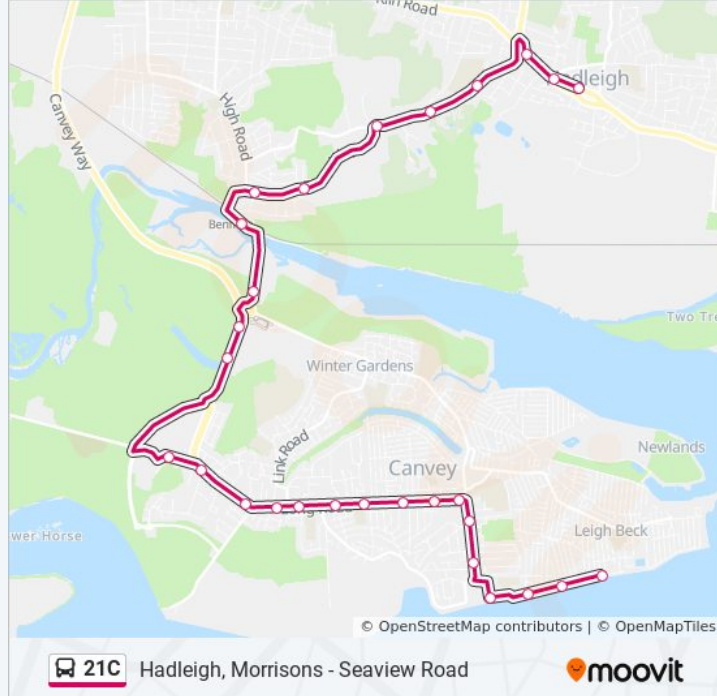

**Direction: Canvey**

30 stops

[VIEW LINE SCHEDULE](#)

- Morrisons, Hadleigh
- Homestead Way, Hadleigh
- The Memorial, Hadleigh
- Queens Lodge, Hadleigh
- King John School, South Benfleet
- Shipwrights Drive South, South Benfleet
- Water Tower, South Benfleet
- Norwood Drive, South Benfleet
- School Lane, South Benfleet
- Railway Station, South Benfleet
- Waterside Farm, Canvey
- Waterside Farm South, Canvey
- Russell Head, Canvey Village
- Morrisons, Canvey Village
- Charfleets, Canvey Village
- Edith Rd, Canvey Village
- Green Avenue, Canvey
- Hawkesbury Road, Canvey
- Southwick Road, Canvey
- Jones Corner, Canvey
- Fairlop Avenue, Canvey
- Convent Road, Canvey

**Direction: Hadleigh**

27 stops

[VIEW LINE SCHEDULE](#)

- Seaview Road, Canvey
- Shellbeach Road, Canvey
- Windjammer, Canvey
- Casino, Canvey
- Grafton Road, Canvey
- Parkway, Canvey
- Haystack Corner, Canvey
- Runnymede Road, Canvey
- Rose Road, Canvey
- Jones Corner, Canvey
- Southwick Road, Canvey
- Hawkesbury Road, Canvey
- Grassmere Road, Canvey
- Edith Rd, Canvey Village
- Charfleets, Canvey Village
- Morrisons, Canvey Village
- Russell Head, Canvey Village
- Waterside Farm South, Canvey

**21C bus Info**

**Direction:** Hadleigh

**Stops:** 27

**Trip Duration:** 28 min

**Line Summary:**

Waterside Farm, Canvey

Railway Station, South Benfleet

School Lane, South Benfleet

Norwood Drive, South Benfleet

Water Tower, South Benfleet

Shipwrights Drive South, South Benfleet

King John School, South Benfleet

Bus Depot, Hadleigh

Morrisons, Hadleigh

21C bus time schedules and route maps are available in an offline PDF at [moovitapp.com](https://moovitapp.com). Use the [Moovit App](#) to see live bus times, train schedule or subway schedule, and step-by-step directions for all public transit in London.