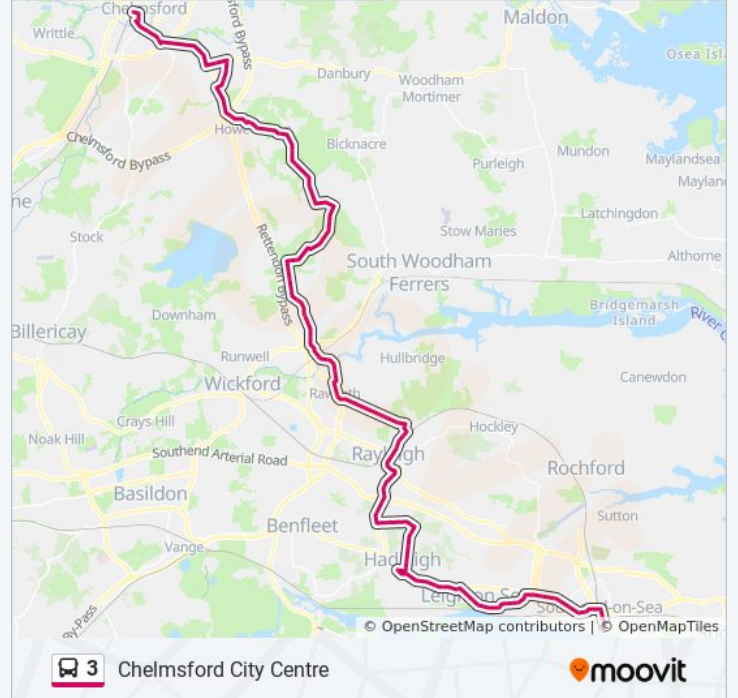

Great Wheatley Road, Rayleigh

The Paul Pry, Rayleigh

The Library, Rayleigh

Railway Station, Rayleigh

The Travellers Joy, Rayleigh

Cheapside East, Rayleigh

Deepdene Avenue, Rayleigh

Brooklyn Drive, Rayleigh

Hullbridge Road, Rayleigh

Rawreth Lane, Rayleigh

Farm View, Rayleigh

Downhall Park Way, Rayleigh

Asda, Rayleigh

Trenders Avenue, Rayleigh

Bedloes Corner, Rawreth

Goose Cottages, Battlesbridge