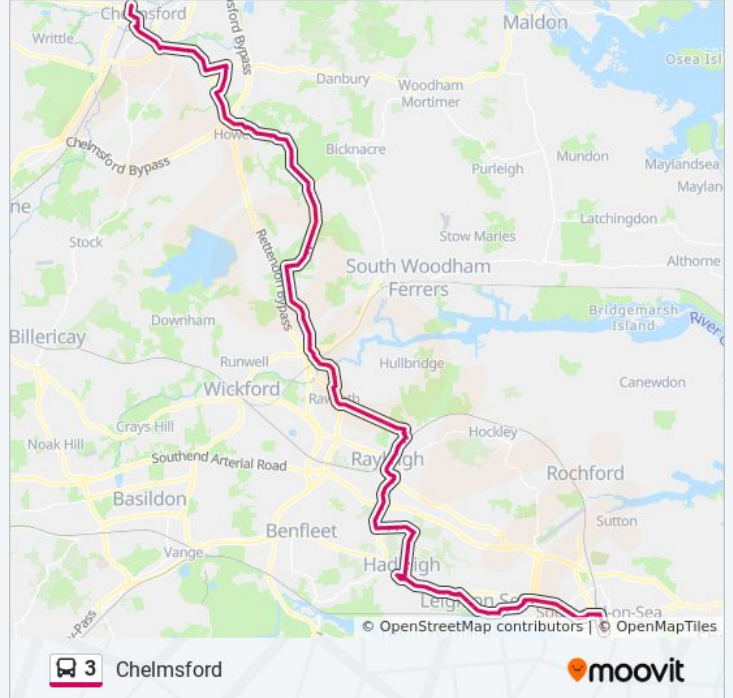

Woodfield Road, Hadleigh

Broughton Road, Hadleigh

Church, Hadleigh

Morrisons, Hadleigh

Rectory Close, Hadleigh

Scrub Lane, Hadleigh

Poors Lane, Hadleigh

Central Avenue, Hadleigh

Fairmead Avenue, Daws Heath

Rivers Corner, Daws Heath

Shops, Daws Heath

Daws Heath Common, Daws Heath

The Deanes School, Daws Heath

The Woodmans Arms, Thundersley

Copper Beeches, Thundersley

Sainsburys Store, Thundersley

The Weir, Rayleigh

Great Wheatley Road, Rayleigh

The Paul Pry, Rayleigh

The Library, Rayleigh

Railway Station, Rayleigh

The Travellers Joy, Rayleigh

Cheapside East, Rayleigh

Deepdene Avenue, Rayleigh

Brooklyn Drive, Rayleigh

Hullbridge Road, Rayleigh

Rawreth Lane, Rayleigh

Farm View, Rayleigh

Downhall Park Way, Rayleigh

Asda, Rayleigh

Trenders Avenue, Rayleigh

Bedloes Corner, Rawreth