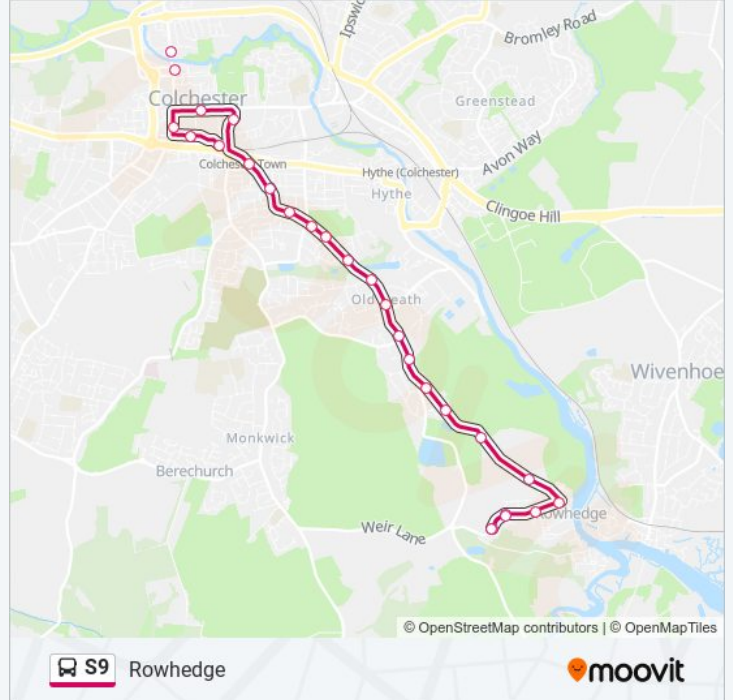

S9 bus Info

Direction: Colchester City Centre

Stops: 20

Trip Duration: 17 min

Line Summary:

Head Street, Colchester City Centre

Angel Court, Colchester City Centre

Direction: Rowhedge

Abbot's Rd, Old Heath

The Bell, Old Heath

Rowhedge Road, Old Heath

Battlesbrook Road, Old Heath

S9 bus Time Schedule

Rowhedge Route Timetable:

| | |
|-----------|---------------|
| Sunday | 10:10 - 22:43 |
| Monday | 07:05 - 22:30 |
| Tuesday | 07:05 - 22:30 |
| Wednesday | 07:05 - 22:30 |
| Thursday | 07:05 - 22:30 |
| Friday | 07:05 - 22:30 |
| Saturday | 07:03 - 22:30 |

S9 bus Info

Direction: Rowhedge

Stops: 26

Trip Duration: 18 min

Line Summary:

Cleavelands, Old Heath

Battleswick Farm, Rowhedge

Shipyards Corner, Rowhedge

Taylor's Road, Rowhedge

Heath Road Turn, Rowhedge

Rowhedge

Rowhedge

Heath Road Turn, Rowhedge

S9 bus time schedules and route maps are available in an offline PDF at moovitapp.com. Use the [Moovit App](#) to see live bus times, train schedule or subway schedule, and step-by-step directions for all public transit in London.