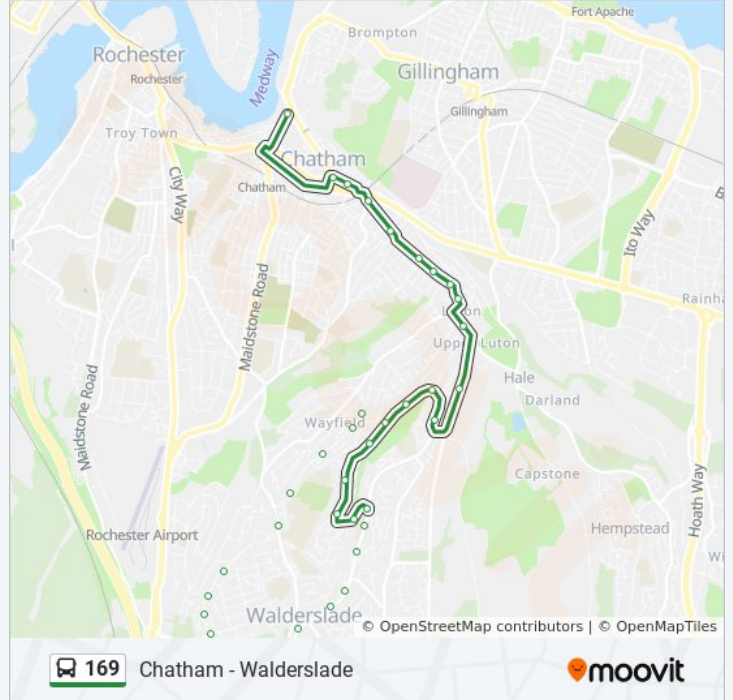

Use the Moovit App to find the closest 169 bus station near you and find out when is the next 169 bus arriving.

Direction: Chatham

34 stops

[VIEW LINE SCHEDULE](#)

- Podkin Wood, Walderslade
- Spenlow Drive, Walderslade
- Galena Close, Walderslade
- Celestine Close, Walderslade
- Alexandra Hospital, Walderslade
- Oaks Dene, Walderslade
- Catkin Close, Walderslade
- Tunbury Avenue, Walderslade
- Village Centre, Walderslade
- Princes Avenue, Walderslade
- Kenwood Avenue, Walderslade
- Peacock Rise, Walderslade
- Downland Walk, Walderslade
- Maudene School, Princes Park
- Petrol Station, Princes Park
- Illustrious Close, Princes Park
- Resolution Close, Princes Park
- Mermaid Close, Princes Park
- Coverdale Close, Princes Park
- Fisher Road, Princes Park
- Ryde Close, Princes Park
- Ventnor Close, Princes Park

169 bus Info

Direction: Chatham

Stops: 34

Trip Duration: 29 min

Line Summary:

Devon Close, Princes Park

North Dane Way, Lordswood

Hopewell Drive, Luton

Hen And Chickens, Luton

Upper Luton Road, Luton

Luton Junior School, Luton

Albany Road, Luton

Castle Road, Luton

Bank Street, Luton

Institute Road, Chatham

High Street Gala Bingo, Chatham

Waterfront Bus Station (A2)

Direction: Princes Park

20 stops

[VIEW LINE SCHEDULE](#)

Waterfront Bus Station (A2)

High Street Gala Bingo, Chatham

Bank Street, Luton

Castle Road, Luton