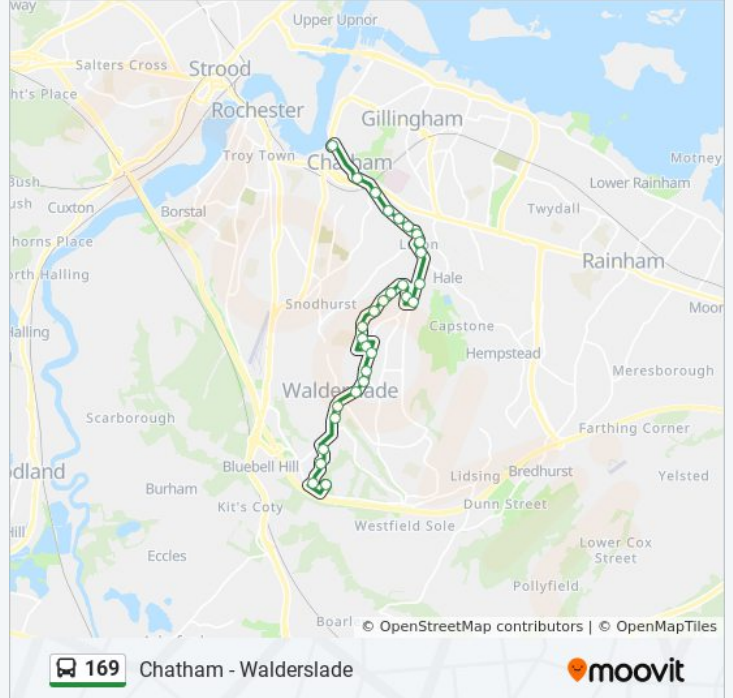

Use the Moovit App to find the closest 169 bus station near you and find out when is the next 169 bus arriving.

Direction: Chatham

34 stops

[VIEW LINE SCHEDULE](#)

- Podkin Wood, Walderslade
- Spenlow Drive, Walderslade
- Galena Close, Walderslade
- Celestine Close, Walderslade
- Alexandra Hospital, Walderslade
- Oaks Dene, Walderslade
- Catkin Close, Walderslade
- Tunbury Avenue, Walderslade
- Village Centre, Walderslade
- Princes Avenue, Walderslade
- Kenwood Avenue, Walderslade
- Peacock Rise, Walderslade
- Downland Walk, Walderslade
- Maudene School, Princes Park
- Petrol Station, Princes Park
- Illustrious Close, Princes Park
- Resolution Close, Princes Park
- Mermaid Close, Princes Park
- Coverdale Close, Princes Park
- Fisher Road, Princes Park
- Ryde Close, Princes Park
- Ventnor Close, Princes Park

169 bus Info

Direction: Chatham

Stops: 34

Trip Duration: 29 min

Line Summary:

Devon Close, Princes Park

North Dane Way, Lordswood

Hopewell Drive, Luton

Direction: Walderslade

29 stops

[VIEW LINE SCHEDULE](#)

Waterfront Bus Station (A2)

High Street Gala Bingo, Chatham

Bank Street, Luton

Castle Road, Luton

Albany Road, Luton

169 bus Info

Direction: Walderslade

Stops: 29

Trip Duration: 25 min

Line Summary:

Illustrious Close, Princes Park
Maundene School, Princes Park
Downland Walk, Walderslade
Peacock Rise, Walderslade
Kenwood Avenue, Walderslade
Princes Avenue, Walderslade
Village Centre, Walderslade
Tunbury Avenue, Walderslade
Catkin Close, Walderslade
Oaks Dene, Walderslade
Podkin Wood, Walderslade