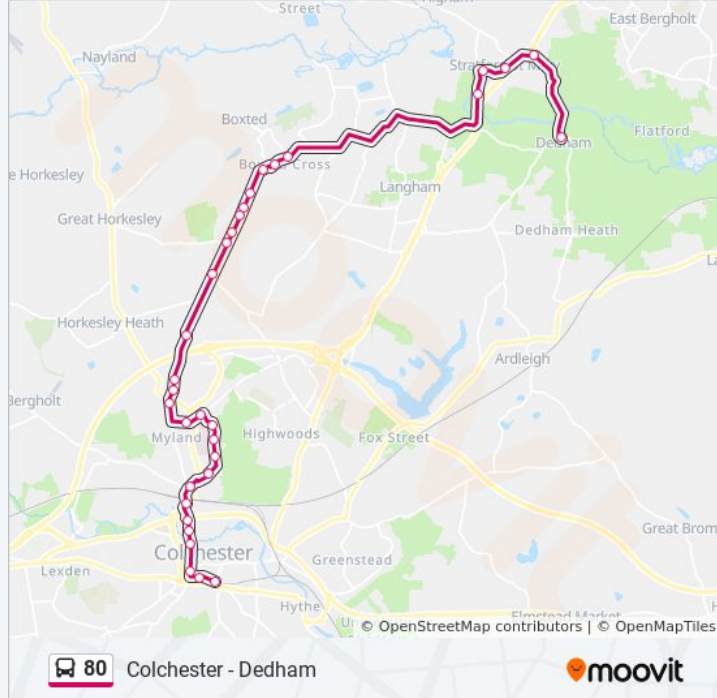

Railway Station Layby, Colchester

Bruff Close, Colchester

Turner Rise, Colchester

Wryneck Close, Colchester

General Hospital - Main Rd, Colchester

Kingswood Road, Colchester

Turner Road, Mile End

Raven Way, Mile End

80 bus Info

Direction: Dedham

Stops: 32

Trip Duration: 40 min

Line Summary:

Langham Road, Boxted

Queen's Head Road, Boxted

Anglia Landscapes, Boxted

The Cross Inn, Boxted

The Wig And Fidgett, Boxted

Line Cottages, Boxted

Hobbs Drive, Boxted

Village Hall, Boxted

Cooks Hill, Boxted

Black Horse, Stratford St Mary

Old Kings Arms, Stratford St Mary

Anchor, Stratford St Mary

St Marys, Stratford St Mary

The Marlborough Head, Dedham

80 bus time schedules and route maps are available in an offline PDF at moovitapp.com. Use the [Moovit App](#) to see live bus times, train schedule or subway schedule, and step-by-step directions for all public transit in London.