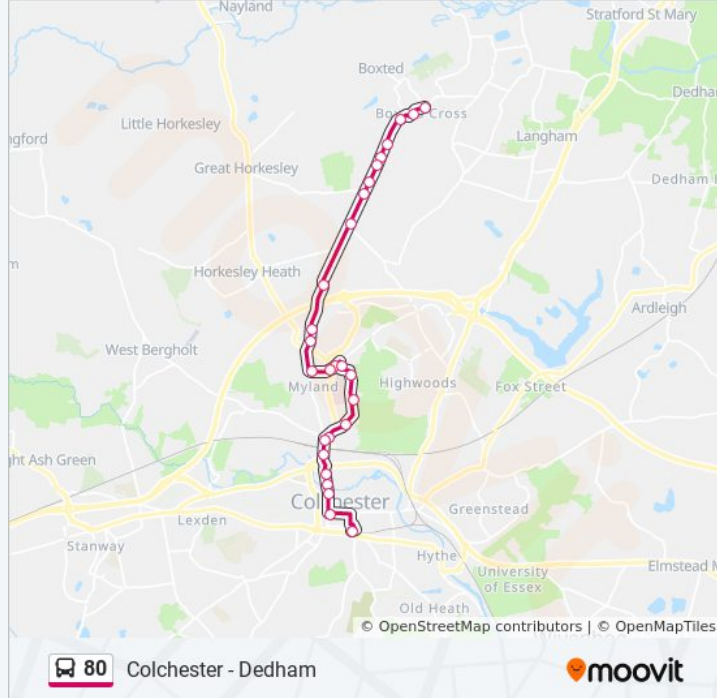

80 bus Info

Direction: Colchester City Centre

Stops: 27

Trip Duration: 28 min

Line Summary:

Turner Rise, Colchester

Bruff Close, Colchester

Groves Close, Colchester

Railway Station Layby, Colchester

The Albert, Colchester

Causton Road, Colchester

Middleborough, Colchester

High Street, Colchester City Centre

Osborne Street, Colchester City Centre

Direction: Dedham

32 stops

[VIEW LINE SCHEDULE](#)

Osborne Street, Colchester City Centre

St John's Street, Colchester City Centre

Head Street, Colchester City Centre

Middleborough, Colchester

Causton Road, Colchester

The Albert, Colchester

Railway Station Layby, Colchester

Bruff Close, Colchester

Turner Rise, Colchester

Wryneck Close, Colchester

General Hospital - Main Rd, Colchester

Kingswood Road, Colchester

Turner Road, Mile End

Raven Way, Mile End