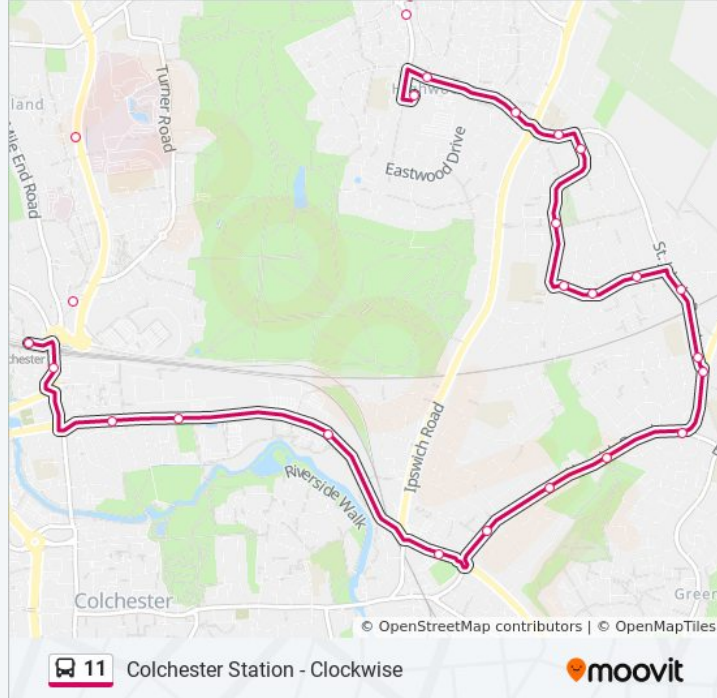

### Direction: Colchester

37 stops

[VIEW LINE SCHEDULE](#)

- Colchester Railway Station, Colchester
- Bruff Close, Colchester
- Hospital Path, Colchester
- Easter Park, Mile End
- Inspiration Ave, Mile End
- Cuckoo Point, Severalls Park
- Office Village, Severalls Park
- Nat West, Severalls Park
- Business Centre, Severalls Park
- Crown Gate, Colchester
- Cattle Market, Colchester
- Trebor, Colchester
- Brinkley Lane, Highwoods
- Gilberd School, Highwoods
- Langdale Drive, Highwoods
- Highwoods Square, Highwoods
- Highwoods Approach, Highwoods
- Rovers Tye, Highwoods
- Arden Close, Colchester
- Delamere Road, Colchester
- Wilmington Road, Colchester
- St Cyrus Road, Colchester

### 11 bus Info

**Direction:** Colchester

**Stops:** 37

**Trip Duration:** 37 min

**Line Summary:**

St John's Estate Shops, Colchester

Anthony Close, Colchester

Dunthorne Road, Colchester

Parson's Heath, Colchester

St John's Road, Colchester

Bromley Road, Colchester

Hazelton Road, Colchester

Goring Road East, Colchester

Longcroft Road, Colchester

St Andrews Gardens, Colchester

Bt Centre, Colchester

Leisureworld, Colchester

Catchpool Road, Colchester

Railway Station Layby, Colchester

Colchester Railway Station, Colchester