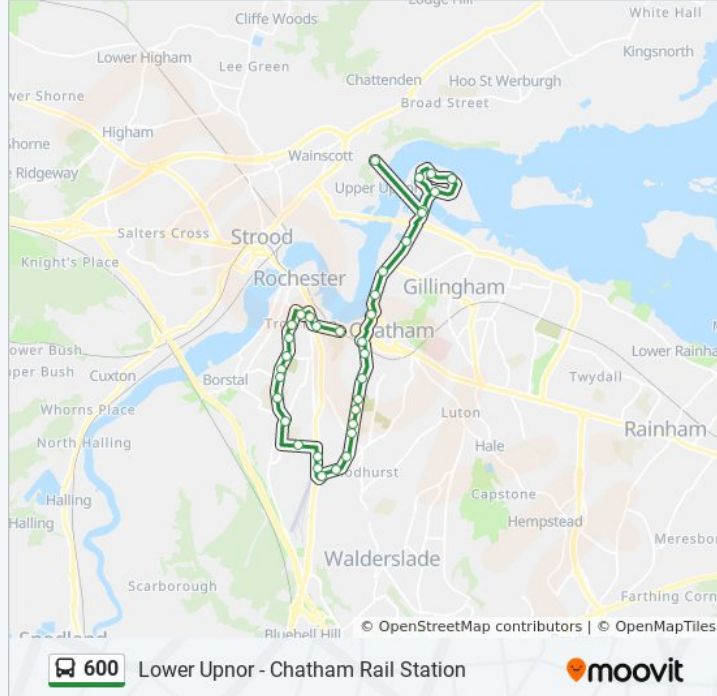

Direction: Chatham

36 stops

[VIEW LINE SCHEDULE](#)

- Church, Lower Upnor
- Ship And Trades, Chatham Maritime
- Primary School, St Marys Island
- Tappan Drive, St Marys Island
- Goldcrest Drive, St Marys Island
- Haven Way, St Marys Island
- Ship And Trades, Chatham Maritime
- St George's Centre, Chatham Maritime
- Dockyard Main Gate, Chatham
- Fort Amherst Council Offices, Chatham
- Waterfront Bus Station
- Chatham Railway Station, Chatham
- St Bart's Hospital, Chatham
- Jacksons Fields, Rochester
- Star Hill, Rochester
- East Row, Rochester
- Watts Avenue, Rochester
- Longley Road, Rochester
- St Margaret's Cemetery, Rochester
- Warden Road, Rochester
- Priestfields, Rochester
- Grammar Schools, Rochester

Hawser Road, Rochester
 Primary Academy, Warren Wood
 Cloisterham Road, Rochester
 Jiniwin Road, Rochester
 Horsted Way, Rochester
 The Ridgeway, Chatham
 Wallace Road, Chatham
 Huntsmans Corner, Chatham
 Letchworth Avenue, Chatham
 Football Ground, Chatham
 Cemetery, Chatham
 Gladstone Road, Chatham
 Westmount Avenue, Chatham
 Chatham Railway Station, Chatham

Stops: 35

Trip Duration: 56 min

Line Summary:

The Ridgeway, Chatham

Wallace Road, Chatham

Huntsmans Corner, Chatham

Letchworth Avenue, Chatham

Football Ground, Chatham

Ship And Trades, Chatham Maritime

Primary School, St Marys Island

Tappan Drive, St Marys Island

Goldcrest Drive, St Marys Island

Haven Way, St Marys Island

Ship And Trades, Chatham Maritime

Church, Lower Upnor