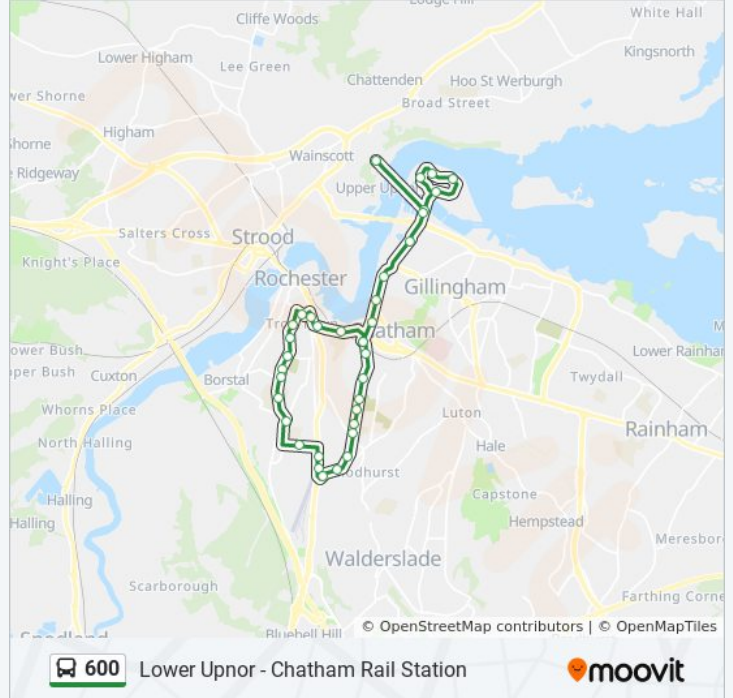

Direction: Chatham

36 stops

[VIEW LINE SCHEDULE](#)

- Church, Lower Upnor
- Ship And Trades, Chatham Maritime
- Primary School, St Marys Island
- Tappan Drive, St Marys Island
- Goldcrest Drive, St Marys Island
- Haven Way, St Marys Island
- Ship And Trades, Chatham Maritime
- St George's Centre, Chatham Maritime
- Dockyard Main Gate, Chatham
- Fort Amherst Council Offices, Chatham
- Waterfront Bus Station
- Chatham Railway Station, Chatham
- St Bart's Hospital, Chatham
- Jacksons Fields, Rochester
- Star Hill, Rochester
- East Row, Rochester
- Watts Avenue, Rochester
- Longley Road, Rochester
- St Margaret's Cemetery, Rochester
- Warden Road, Rochester
- Priestfields, Rochester
- Grammar Schools, Rochester

Hawser Road, Rochester
 Primary Academy, Warren Wood
 Cloisterham Road, Rochester
 Jiniwin Road, Rochester
 Horsted Way, Rochester
 The Ridgeway, Chatham
 Wallace Road, Chatham
 Huntsmans Corner, Chatham
 Letchworth Avenue, Chatham
 Football Ground, Chatham
 Cemetery, Chatham
 Gladstone Road, Chatham
 Westmount Avenue, Chatham
 Chatham Railway Station, Chatham

Direction: Lower Upnor

35 stops

[VIEW LINE SCHEDULE](#)

St Bart's Hospital, Chatham
 Jacksons Fields, Rochester
 Star Hill, Rochester
 East Row, Rochester
 Watts Avenue, Rochester
 Longley Road, Rochester
 St Margaret's Cemetery, Rochester
 Warden Road, Rochester
 Priestfields, Rochester
 Grammar Schools, Rochester
 Hawser Road, Rochester
 Primary Academy, Warren Wood
 Cloisterham Road, Rochester
 Jiniwin Road, Rochester
 Horsted Way, Rochester

Stops: 35

Trip Duration: 56 min

Line Summary:

The Ridgeway, Chatham

Wallace Road, Chatham

Huntsmans Corner, Chatham

Letchworth Avenue, Chatham

Football Ground, Chatham