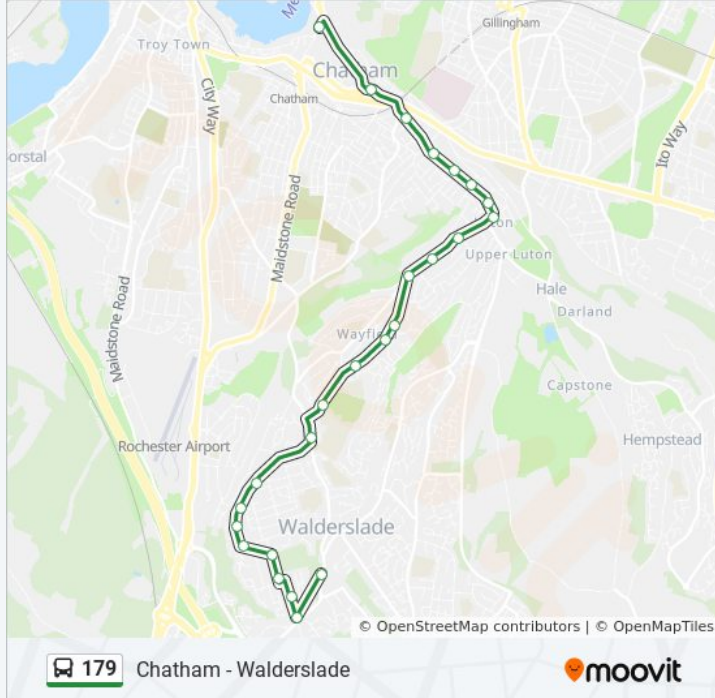

Weeds Wood Road Junction, Walderslade

Sussex Drive, Walderslade

Village Centre, Walderslade

Tunbury Avenue, Walderslade

Catkin Close, Walderslade

Oaks Dene, Walderslade

Podkin Wood, Walderslade

179 bus time schedules and route maps are available in an offline PDF at moovitapp.com. Use the [Moovit App](#) to see live bus times, train schedule or subway schedule, and step-by-step directions for all public transit in London.

[About Moovit](#) · [MaaS Solutions](#) · [Supported Countries](#) · [Mooviter Community](#)

© 2024 Moovit - All Rights Reserved

Check Live Arrival Times