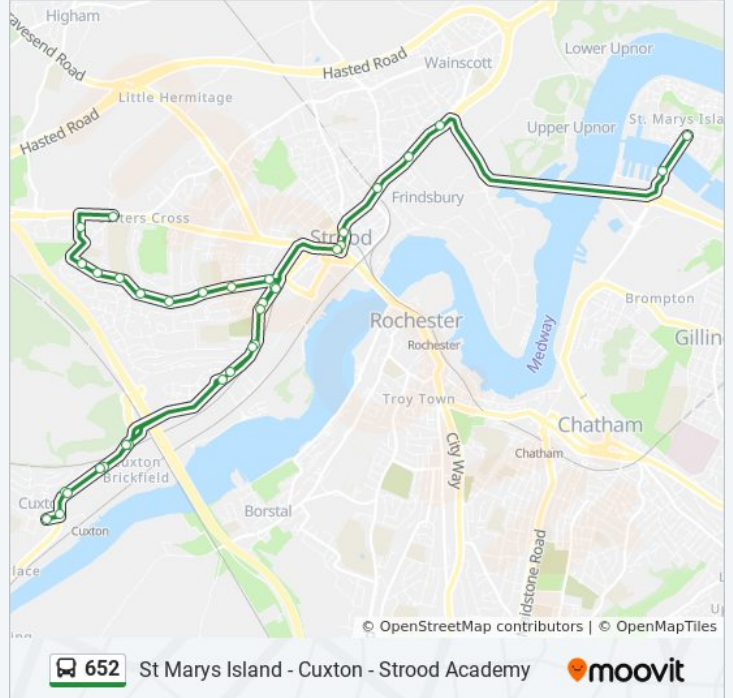

Use the Moovit App to find the closest 652 bus station near you and find out when is the next 652 bus arriving.

Direction: St Marys Island

37 stops

[VIEW LINE SCHEDULE](#)

- Strood Academy, Strood
- Stangate Road, Earl Estate
- Bligh Way Shops, Earl Estate
- Albatross Avenue, Earl Estate
- Scholars Rise, Earl Estate
- Fulmar Road, Earl Estate
- Columbine Road, Earl Estate
- Elaine Avenue, Earl Estate
- Maple Road Bottom, Earl Estate
- Darnley Arch, Strood
- Darnley Arch, Strood
- Hawthorn Road, Strood
- Poplar Road, Strood
- Ballard Business Park, Medway Valley Park
- Ranscombe Farm, Sundridge Hill
- Pilgrims Way, Sundridge Hill
- Sundridge Hill Bottom, Cuxton
- The White Hart, Cuxton
- Scout Hut, Cuxton
- Sundridge Hill Bottom, Cuxton
- Ranscombe Farm, Sundridge Hill

Stops: 37

Trip Duration: 38 min

Line Summary:

Ballard Business Park, Medway Valley Park

Poplar Road, Strood

Hawthorn Road, Strood

Darnley Arch, Strood

High Street, Strood

Enterprise Close, Medway City Estate

Ship And Trades, Chatham Maritime

Haven Way, St Marys Island

Direction: Strood

36 stops

[VIEW LINE SCHEDULE](#)

Haven Way, St Marys Island

Ship And Trades, Chatham Maritime

652 bus Info

Direction: Strood

Stops: 36

Trip Duration: 41 min

Line Summary: