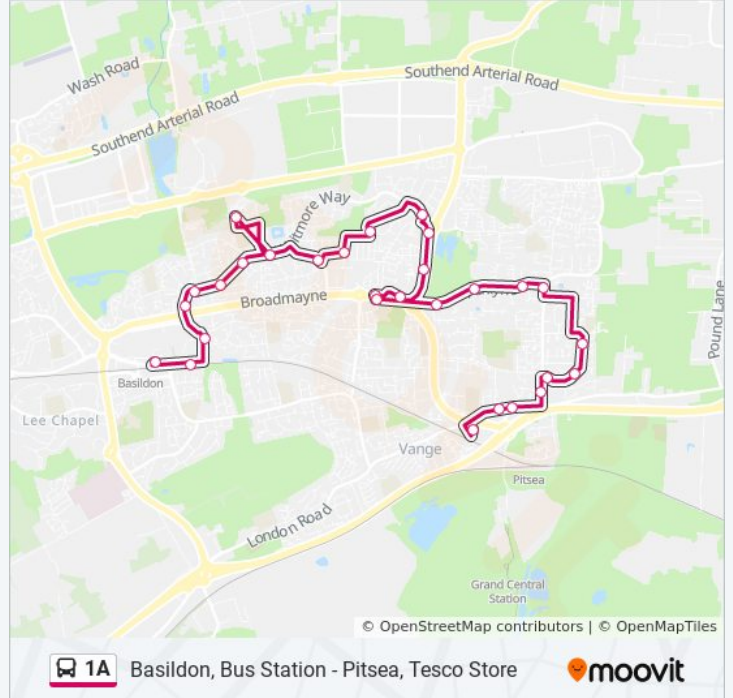

Direction: Basildon Town Centre

29 stops

[VIEW LINE SCHEDULE](#)

- Tesco Store, Pitsea
- Station Lane, Pitsea
- Broadway, Pitsea
- Howards Park, Pitsea
- Throwley Close, Pitsea
- Elham Drive, Pitsea
- Halstow Way, Pitsea
- Kenneth Road, Pitsea
- Eastbrooks, Pitsea
- Mill Green, Pitsea
- Chalk End, Pitsea
- Barstable School, Basildon
- Barstable School, Basildon
- Craylands, Basildon
- Hereford Walk, Basildon
- Glynne Way, Basildon
- Grimston Road, Basildon
- Southcote Crescent, Basildon
- Beeleigh East, Basildon
- Fremnells, Basildon
- The Hatherley, Basildon

1A bus Info

Direction: Basildon Town Centre

Stops: 29

Trip Duration: 32 min

Line Summary:

Glebe Field, Basildon

The Upway, Basildon

Methersgate, Basildon

Honeypot Lane, Basildon

Audley Way, Basildon

Long Riding, Basildon

Asda Eastgate, Basildon Town Centre

Bus Station, Basildon Town Centre

Direction: Pitsea

26 stops

[VIEW LINE SCHEDULE](#)

1A bus Info

Direction: Pitsea

Stops: 26

Trip Duration: 31 min

Line Summary:

Kenneth Road, Pitsea

Halstow Way, Pitsea

Elham Drive, Pitsea