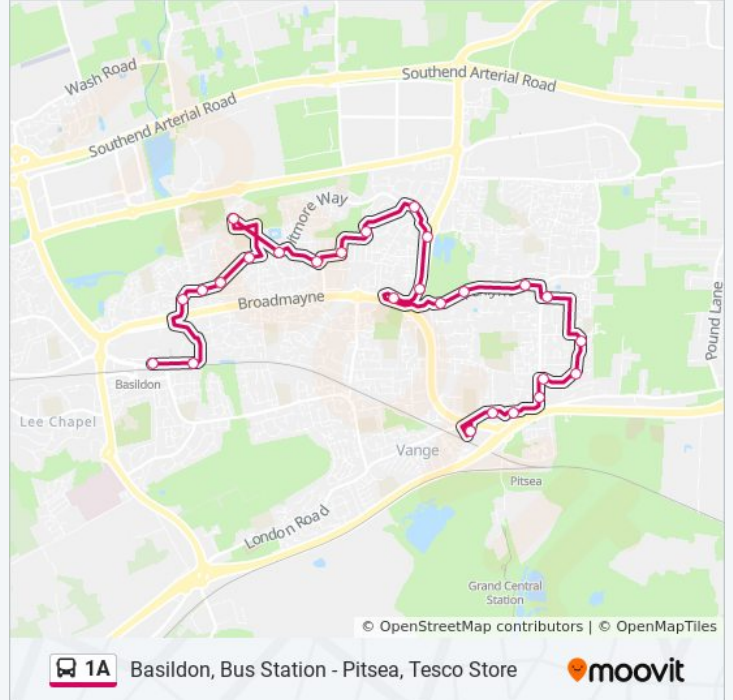

Direction: Basildon Town Centre

29 stops

[VIEW LINE SCHEDULE](#)

- Tesco Store, Pitsea
- Station Lane, Pitsea
- Broadway, Pitsea
- Howards Park, Pitsea
- Throwley Close, Pitsea
- Elham Drive, Pitsea
- Halstow Way, Pitsea
- Kenneth Road, Pitsea
- Eastbrooks, Pitsea
- Mill Green, Pitsea
- Chalk End, Pitsea
- Barstable School, Basildon
- Barstable School, Basildon
- Craylands, Basildon
- Hereford Walk, Basildon
- Glynne Way, Basildon
- Grimston Road, Basildon
- Southcote Crescent, Basildon
- Beeleigh East, Basildon
- Fremnells, Basildon
- The Hatherley, Basildon

Honeypot Lane, Basildon

Audley Way, Basildon

Long Riding, Basildon

Asda Eastgate, Basildon Town Centre

Bus Station, Basildon Town Centre

Direction: Pitsea

26 stops

[VIEW LINE SCHEDULE](#)

1A bus Info

Direction: Pitsea

Stops: 26

Trip Duration: 31 min

Line Summary:

Kenneth Road, Pitsea

Halstow Way, Pitsea

Elham Drive, Pitsea

Throwley Close, Pitsea

Howards Park, Pitsea

Broadway, Pitsea

Station Lane, Pitsea

Tesco Store, Pitsea

1A bus time schedules and route maps are available in an offline PDF at moovitapp.com. Use the [Moovit App](#) to see live bus times, train schedule or subway schedule, and step-by-step directions for all public transit in London.