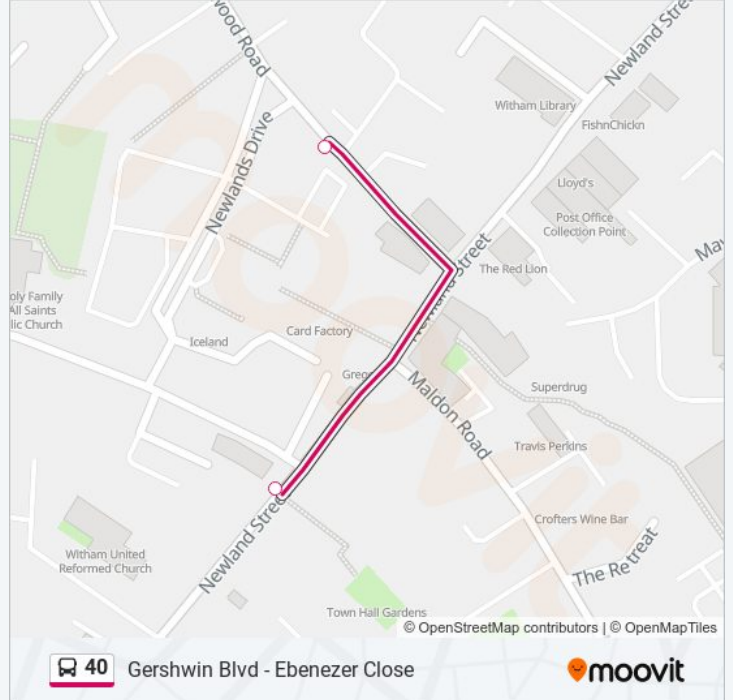

Stops: 9

Trip Duration: 8 min

Line Summary:

Direction: Witham

8 stops

[VIEW LINE SCHEDULE](#)

Collingwood Road, Witham Town Centre

Guithavon Valley, Witham

Line Summary:

Direction: Witham Town Centre

8 stops

[VIEW LINE SCHEDULE](#)

- Ebenezer Close, Witham
- St Nicholas Close, Witham
- Chalks Road, Witham
- Morrisons Store, Witham
- Technology Centre, Witham
- Railway Station, Witham
- Guithavon Valley, Witham
- Collingwood Road, Witham Town Centre

- Owers Road, Witham
- Hawkes Road, Witham
- Elgar Drive, Witham
- Howbridge Estate, Witham
- Hatfield Road, Witham
- Mill Lane, Witham
- Newland Street, Witham Town Centre
- Collingwood Road, Witham Town Centre

40 bus Info

Direction: Witham Town Centre

Stops: 8

Trip Duration: 8 min

Line Summary:

40 bus time schedules and route maps are available in an offline PDF at moovitapp.com. Use the [Moovit App](#) to see live bus times, train schedule or subway schedule, and step-by-step directions for all public transit in London.