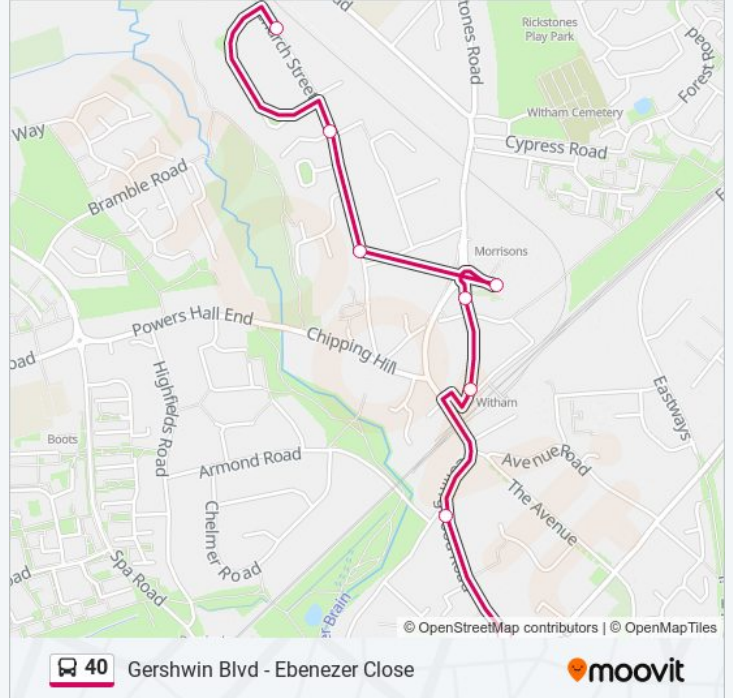

Stops: 9

Trip Duration: 8 min

Line Summary:

Direction: Witham

8 stops

[VIEW LINE SCHEDULE](#)

Collingwood Road, Witham Town Centre

Guithavon Valley, Witham

Railway Station, Witham

Technology Centre, Witham

Morrisons Store, Witham

Chalks Road, Witham

St Nicholas Close, Witham

Ebenezer Close, Witham

40 bus Time Schedule

Witham Route Timetable:

Line Summary:

Direction: Witham Town Centre

8 stops

[VIEW LINE SCHEDULE](#)

- Ebenezer Close, Witham
- St Nicholas Close, Witham
- Chalks Road, Witham
- Morrisons Store, Witham
- Technology Centre, Witham
- Railway Station, Witham
- Guithavon Valley, Witham
- Collingwood Road, Witham Town Centre

40 bus Info

Direction: Witham Town Centre

Stops: 8

Trip Duration: 7 min

Line Summary:

Direction: Witham Town Centre

8 stops

[VIEW LINE SCHEDULE](#)