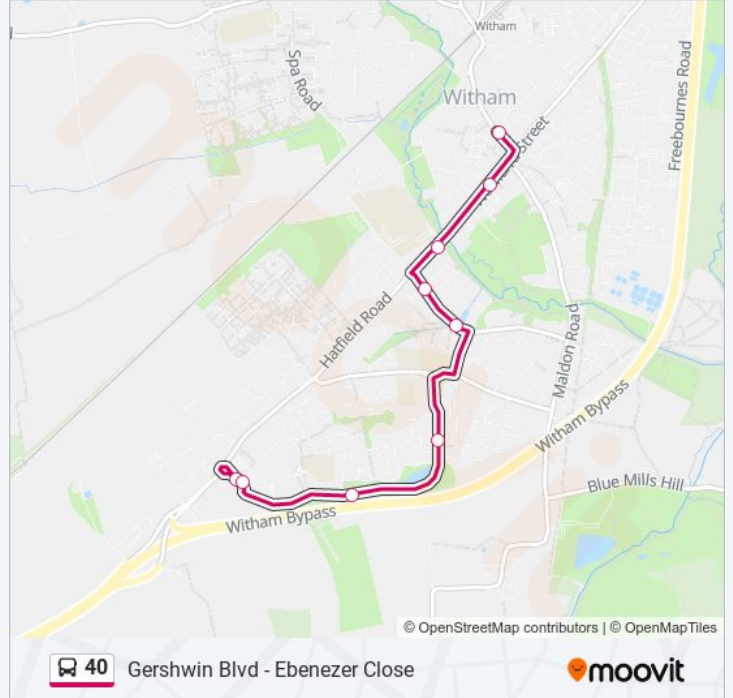

Stops: 9

Trip Duration: 8 min

Line Summary:

Direction: Witham

8 stops

[VIEW LINE SCHEDULE](#)

Collingwood Road, Witham Town Centre

Guithavon Valley, Witham

Railway Station, Witham

Technology Centre, Witham

Morrisons Store, Witham

Chalks Road, Witham

St Nicholas Close, Witham

Ebenezer Close, Witham

40 bus Time Schedule

Witham Route Timetable:

Line Summary:

Direction: Witham Town Centre

8 stops

[VIEW LINE SCHEDULE](#)

- Ebenezer Close, Witham
- St Nicholas Close, Witham
- Chalks Road, Witham
- Morrisons Store, Witham
- Technology Centre, Witham
- Railway Station, Witham
- Guithavon Valley, Witham
- Collingwood Road, Witham Town Centre

40 bus Info

Direction: Witham Town Centre

Stops: 8

Trip Duration: 7 min

Line Summary:

Direction: Witham Town Centre

8 stops

[VIEW LINE SCHEDULE](#)