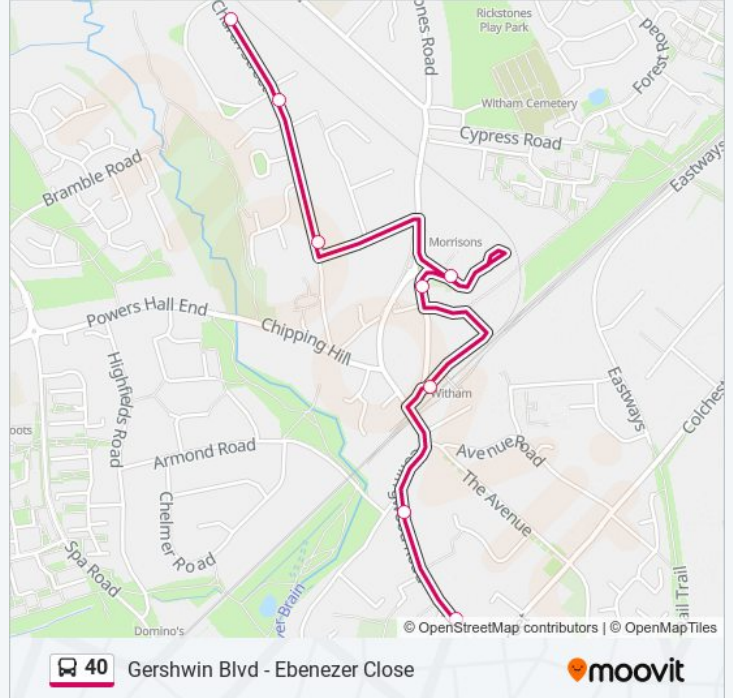

Stops: 9

Trip Duration: 8 min

Line Summary:

Direction: Witham

8 stops

[VIEW LINE SCHEDULE](#)

Collingwood Road, Witham Town Centre

Guithavon Valley, Witham

Line Summary:

Direction: Witham Town Centre

8 stops

[VIEW LINE SCHEDULE](#)

- Ebenezer Close, Witham
- St Nicholas Close, Witham
- Chalks Road, Witham
- Morrisons Store, Witham
- Technology Centre, Witham
- Railway Station, Witham
- Guithavon Valley, Witham
- Collingwood Road, Witham Town Centre

40 bus Info

Direction: Witham Town Centre

Stops: 8

Trip Duration: 7 min

Line Summary:

Direction: Witham Town Centre

8 stops

[VIEW LINE SCHEDULE](#)

- Owers Road, Witham
- Hawkes Road, Witham
- Elgar Drive, Witham
- Howbridge Estate, Witham
- Hatfield Road, Witham
- Mill Lane, Witham
- Newland Street, Witham Town Centre
- Collingwood Road, Witham Town Centre