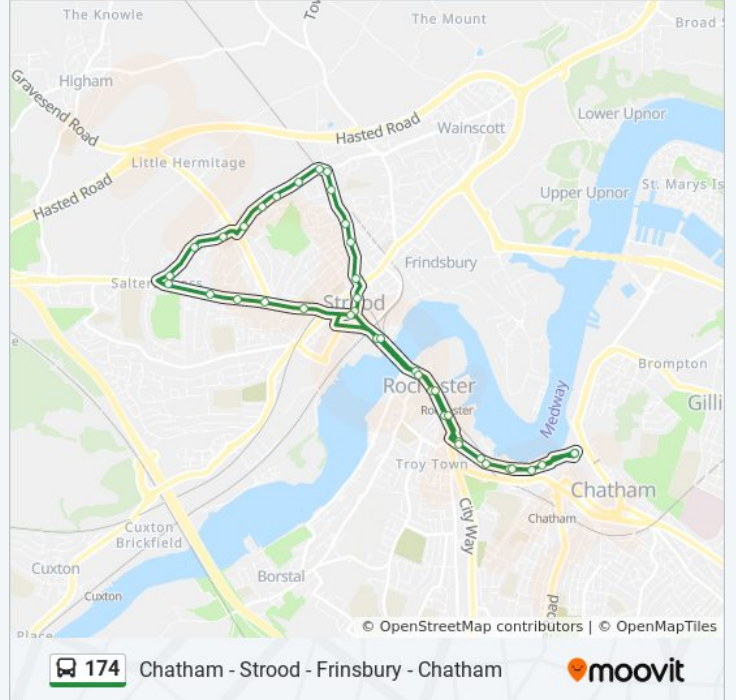

Direction: Chatham

28 stops

[VIEW LINE SCHEDULE](#)

Cecil Avenue, Frindsbury Extra

Slatin Road, Frindsbury

Clarendon Drive, Frindsbury

King Arthur's Drive, Frindsbury

Cliffe Road Top, Frindsbury

Stonehorse Lane, Frindsbury

Lynette Avenue, Frindsbury

Hyperion Drive, Frindsbury

Farm Hill Avenue, Frindsbury

Harlech Close, Frindsbury

Strood Fire Station, Frindsbury

Burleigh Close, Frindsbury

Linwood Avenue, Earl Estate

Direction: Chatham

Stops: 28

Trip Duration: 23 min

Line Summary:

Rochester Community Hub, Rochester

Furrell's Road, Rochester

Bath Hard Lane, Rochester

Hospital Lane, Chatham

Anchorage House, Chatham

Waterfront Bus Station (A4)

174 bus time schedules and route maps are available in an offline PDF at moovitapp.com. Use the [Moovit App](#) to see live bus times, train schedule or subway schedule, and step-by-step directions for all public transit in London.