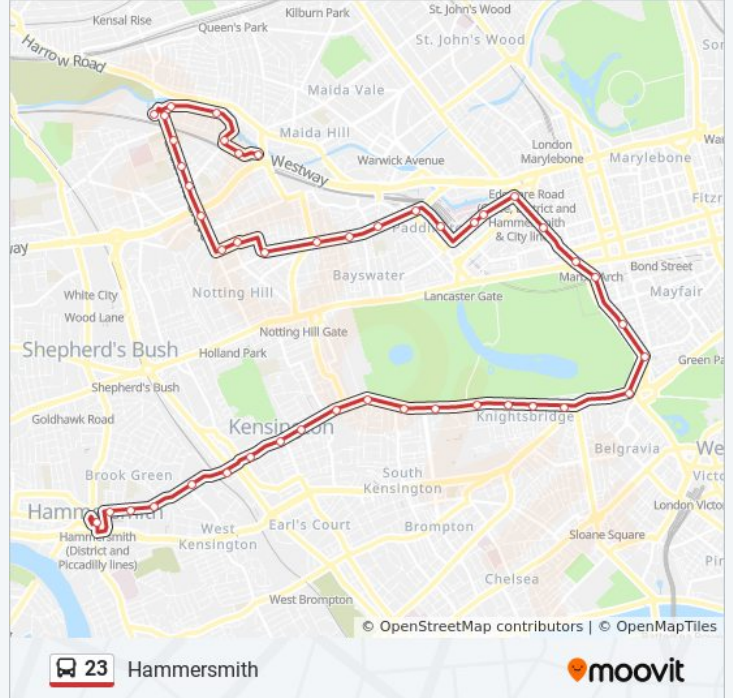

### 23 bus Info

**Direction:** Aldwych

**Stops:** 35

**Trip Duration:** 62 min

**Line Summary:**

Marble Arch Station / Edgware Road (H)

Marble Arch Station / Park Lane (R)

Dorchester Hotel (S)

Southampton Street / Covent Garden (A)

Aldwych / Drury Lane (E)

### Direction: Westbourne Park

37 stops

[VIEW LINE SCHEDULE](#)

Aldwych / Bush House (H)

Savoy Street (U)

Bedford Street (J)

Charing Cross Station (H)

Trafalgar Square (S)

### 23 bus Info

**Direction:** Westbourne Park

**Stops:** 37

**Trip Duration:** 65 min

**Line Summary:**

St Mary's Hospital (G)

Paddington Station (F)

Paddington Stn / Eastbourne Terrace (D)