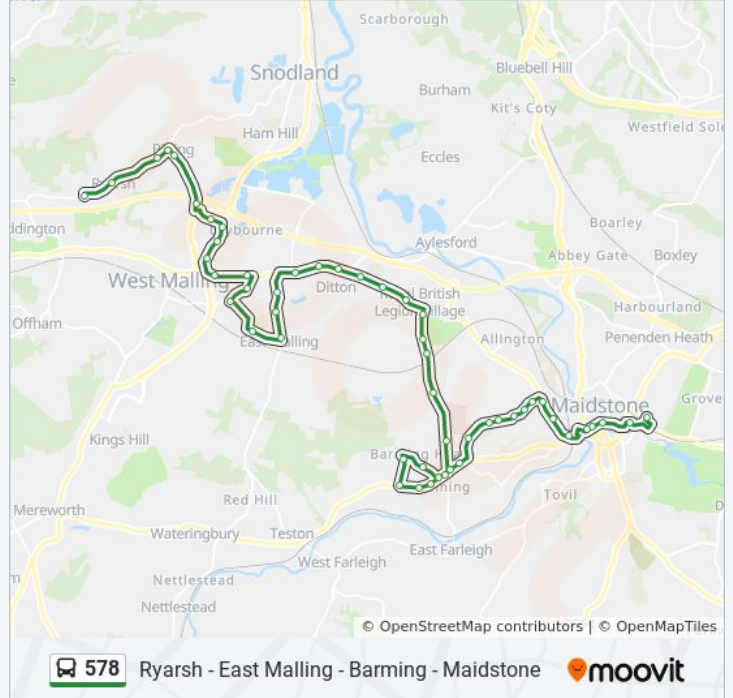

## Direction: Barming

21 stops

[VIEW LINE SCHEDULE](#)

Invicta Girls' Grammar School, Vinters Park

Haynes, Maidstone

King Street, Maidstone

Royal Star Arcade, Maidstone

The Cannon, Maidstone

Maidstone West Railway Station, Maidstone

Bedford Place, Maidstone

Bower Mount Road, Maidstone

Somerfield Hospital, Maidstone

Queen's Avenue, Maidstone

Court Drive, Maidstone

Shaftesbury Drive, Maidstone

Saxon Mews, Maidstone

## 578 bus Time Schedule

Barming Route Timetable:

Sunday	Not Operational
Monday	3:37 PM
Tuesday	3:37 PM
Wednesday	3:37 PM
Thursday	3:37 PM
Friday	3:37 PM
Saturday	Not Operational

## 578 bus Info

**Direction:** Barming

**Stops:** 21

**Trip Duration:** 36 min

**Line Summary:**

**Direction: Vinters Park**

20 stops

[VIEW LINE SCHEDULE](#)