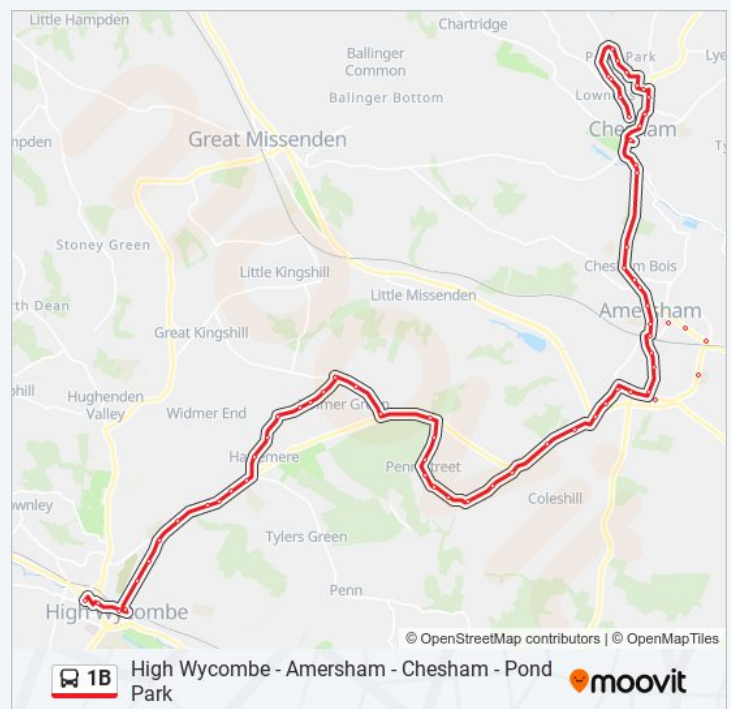

1B bus Info

Direction: Chesham

Stops: 52

Trip Duration: 57 min

Line Summary:

School Lane, Penn Street

The Vicarage, Penn Street

The Squirrel Ph, Penn Street

High Wycombe Route Timetable:

Sunday	Not Operational
Monday	06:26 - 18:46
Tuesday	06:26 - 18:46
Wednesday	06:26 - 18:46
Thursday	06:26 - 18:46
Friday	06:26 - 18:46
Saturday	08:07 - 18:40

1B bus Info

Direction: High Wycombe

Stops: 63

Trip Duration: 67 min

Line Summary:

Crematorium, Old Amersham

New Road, Winchmore Hill

Whielden Gate, Winchmore Hill

Whielden Lane, Winchmore Hill

Nelson Close, Winchmore Hill