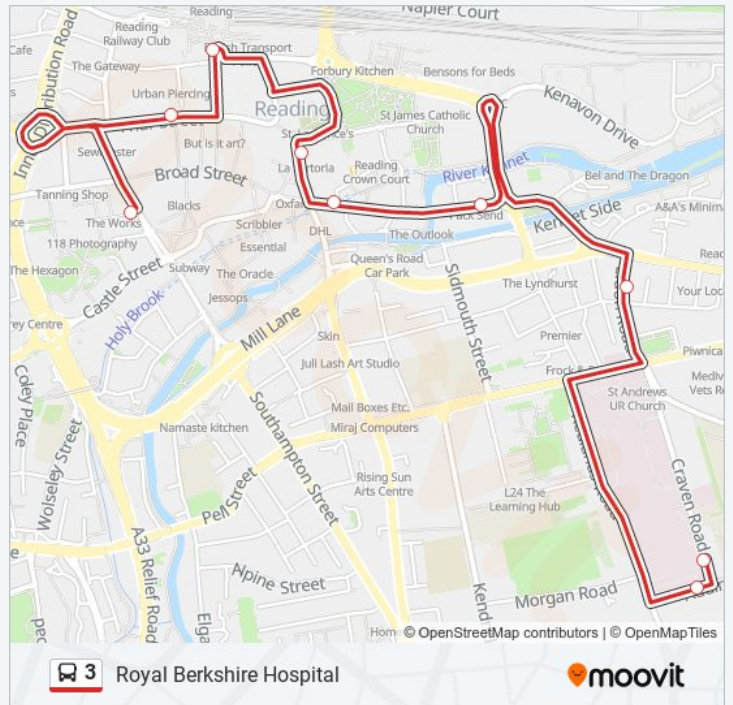

9 stops

[VIEW LINE SCHEDULE](#)

St Marys Butts, Reading Town Centre

Friar Street, Reading Town Centre

Station Road, Reading Town Centre

Market Place, Reading Town Centre

Kings Road, Reading Town Centre

Huntley And Palmers, Reading Town Centre

3 bus Info

Rbh South Wing, Royal Berkshire Hospital

Direction: Royal Berkshire Hospital

Stops: 9

Trip Duration: 22 min

Line Summary:

Direction: Shinfield

23 stops

[VIEW LINE SCHEDULE](#)

- St Marys Butts, Reading Town Centre
- Station Road, Reading Town Centre
- Market Place, Reading Town Centre
- Kings Road, Reading Town Centre
- Huntley And Palmers, Reading Town Centre
- Eldon Road, Reading
- Rbh Main Entrance, Royal Berkshire Hospital
- Rbh South Wing, Royal Berkshire Hospital
- Redlane Court, Royal Berkshire Hospital
- Allcroft Road, Whiteknights
- Christchurch Green, University Of Reading
- Chancellors Way, University Of Reading
- Wellington Avenue, Shinfield Road
- Leighton Park Copse, Shinfield Road
- Cressingham Road Church, Whitley

3 bus Info

Direction: Shinfield

Stops: 23

Trip Duration: 27 min

Line Summary:

Beech Road, Whitley

The Maidens, Shinfield Road

Halls Lane, Shinfield