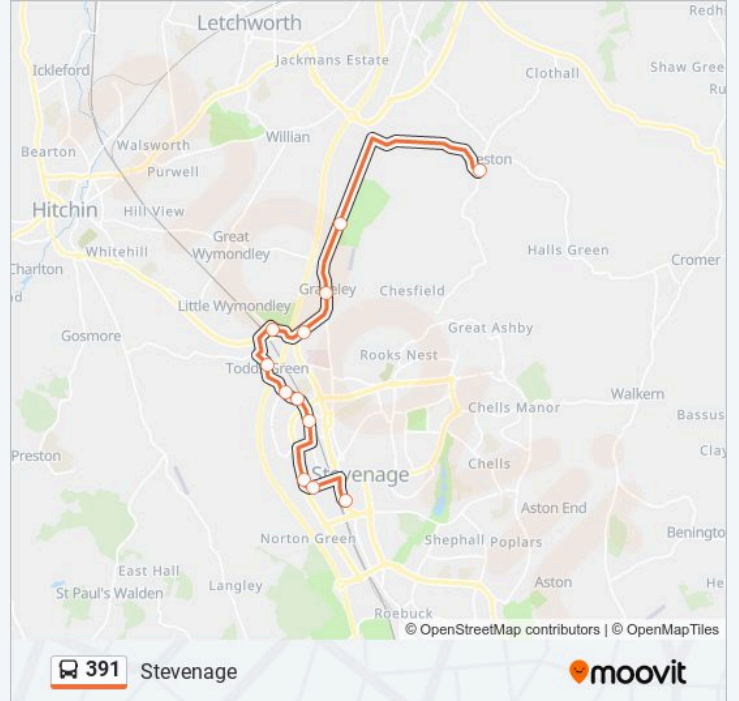

 **391**

Stevenage

Get The App

The 391 bus line (Stevenage) has 2 routes. For regular weekdays, their operation hours are:

(1) Stevenage: 09:30 - 15:00(2) Weston: 10:30 - 14:30

Use the Moovit App to find the closest 391 bus station near you and find out when is the next 391 bus arriving.

## Direction: Stevenage

12 stops

[VIEW LINE SCHEDULE](#)

Red Lion Ph, Weston  
Jack's Hill Caravan Park, Graveley  
The Waggon And Horses Ph, Graveley  
Elizabeth Court, Stevenage  
Chantry Lane, Little Wymondley  
Todds Green Postbox, Todds Green  
Corton Close, Fishers Green  
Southsea Road, Fishers Green  
Fleetwood Crescent, Symonds Green  
Cavendish Road, Stevenage  
Gunnels Wood Road, Stevenage  
Bus Station, Stevenage

## 391 bus Info

**Direction:** Stevenage

**Stops:** 12

**Trip Duration:** 28 min

**Line Summary:**

### Direction: Weston

13 stops

[VIEW LINE SCHEDULE](#)

- Bus Station, Stevenage
- Stevenage Railway Station, Stevenage
- Argyle Way, Stevenage
- Gunnels Wood Road, Stevenage
- Cavendish Road, Stevenage
- Julians Road, Symonds Green
- Southsea Road, Fishers Green
- Todds Green Postbox, Todds Green
- Chantry Lane, Little Wymondley
- Elizabeth Court, Stevenage
- The Waggon And Horses Ph, Graveley
- Jack's Hill Caravan Park, Graveley
- Red Lion Ph, Weston