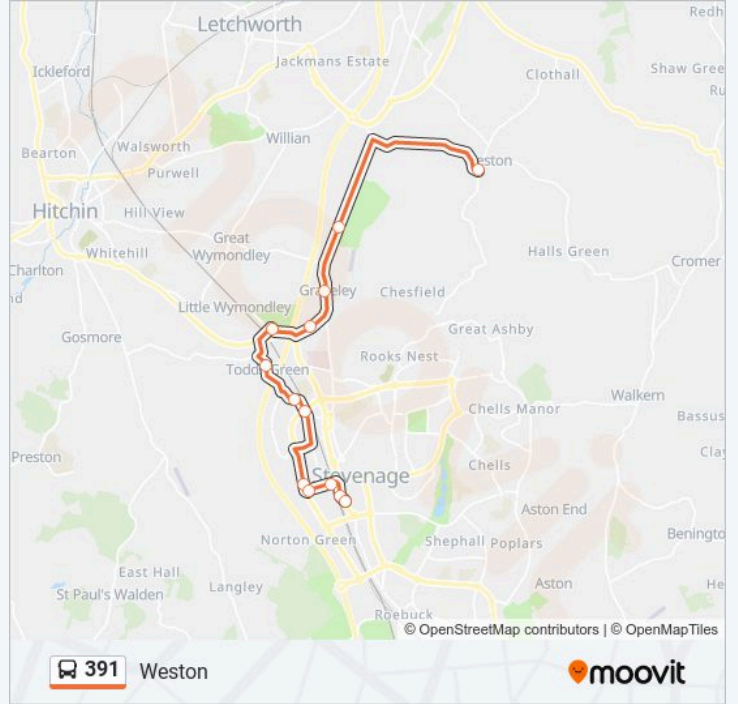

 **391**

Stevenage

Get The App

The 391 bus line (Stevenage) has 2 routes. For regular weekdays, their operation hours are:

(1) Stevenage: 09:30 - 15:00(2) Weston: 10:30 - 14:30

Use the Moovit App to find the closest 391 bus station near you and find out when is the next 391 bus arriving.

## Direction: Stevenage

12 stops

[VIEW LINE SCHEDULE](#)

Red Lion Ph, Weston  
Jack's Hill Caravan Park, Graveley  
The Waggon And Horses Ph, Graveley  
Elizabeth Court, Stevenage  
Chantry Lane, Little Wymondley  
Todds Green Postbox, Todds Green  
Corton Close, Fishers Green  
Southsea Road, Fishers Green  
Fleetwood Crescent, Symonds Green  
Cavendish Road, Stevenage  
Gunnels Wood Road, Stevenage  
Bus Station, Stevenage

### Direction: Weston

13 stops

[VIEW LINE SCHEDULE](#)

- Bus Station, Stevenage
- Stevenage Railway Station, Stevenage
- Argyle Way, Stevenage
- Gunnels Wood Road, Stevenage
- Cavendish Road, Stevenage
- Julians Road, Symonds Green
- Southsea Road, Fishers Green
- Todds Green Postbox, Todds Green
- Chantry Lane, Little Wymondley
- Elizabeth Court, Stevenage
- The Waggon And Horses Ph, Graveley
- Jack's Hill Caravan Park, Graveley
- Red Lion Ph, Weston

### 391 bus Info

**Direction:** Weston

**Stops:** 13

**Trip Duration:** 28 min

**Line Summary:**

391 bus time schedules and route maps are available in an offline PDF at [moovitapp.com](https://moovitapp.com). Use the Moovit App to see live bus times, train schedule or subway schedule, and step-by-step directions for all public transit in London.