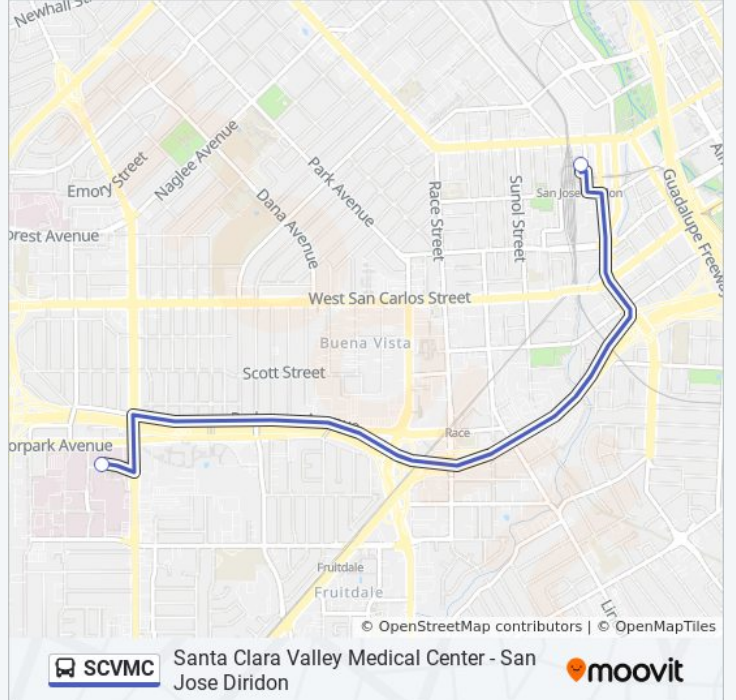

The SCVMC bus line (Valley Med - San Jose Diridon) has 2 routes. For regular weekdays, their operation hours are:
(1) Scvmc San Jose Diridon: 2:33 PM - 5:30 PM(2) Scvmc Valley Medical Center: 6:33 AM - 8:28 AM
Use the Moovit App to find the closest SCVMC bus station near you and find out when is the next SCVMC bus arriving.

SCVMC bus Info**Direction:** Scvmc San Jose Diridon**Stops:** 2**Trip Duration:** 16 min**Line Summary:**

Direction: Scvmc Valley Medical Center

2 stops

[VIEW LINE SCHEDULE](#)

San Jose Diridon Station

Valley Medical Center (W)

SCVMC bus Time Schedule

Scvmc Valley Medical Center Route Timetable:

Sunday	Not Operational
Monday	6:33 AM - 8:28 AM
Tuesday	6:33 AM - 8:28 AM
Wednesday	6:33 AM - 8:28 AM
Thursday	6:33 AM - 8:28 AM
Friday	6:33 AM - 8:28 AM
Saturday	Not Operational

SCVMC bus Info

Direction: Scvmc Valley Medical Center

Stops: 2

Trip Duration: 12 min

Line Summary:

SCVMC bus time schedules and route maps are available in an offline PDF at moovitapp.com. Use the [Moovit App](#) to see live bus times, train schedule or subway schedule, and step-by-step directions for all public transit in San Francisco - San Jose, CA.