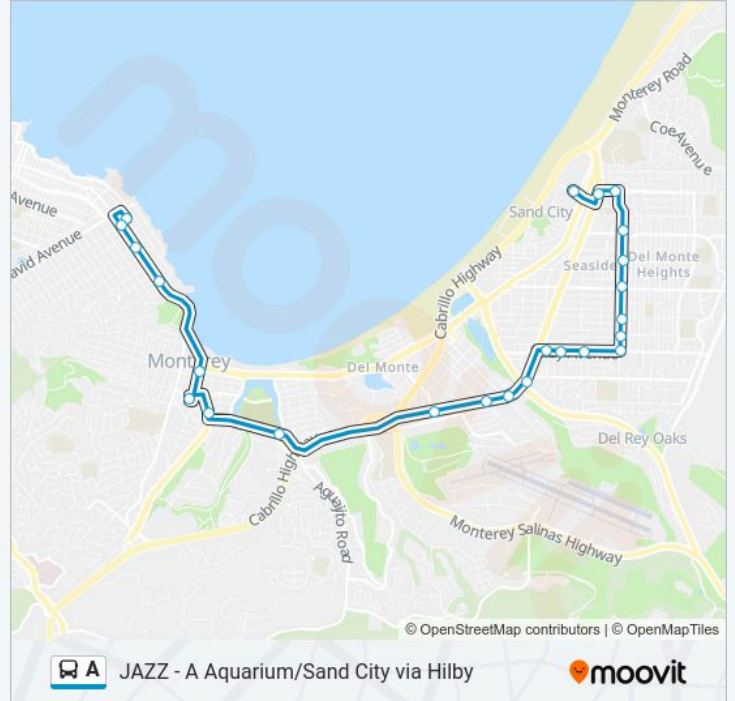

A bus Info
Direction: A Jazz - Aquarium via Hilby
Stops: 22
Trip Duration: 36 min
Line Summary:

Foam / Irving

Direction: A Jazz - Sand City via Hilby

24 stops

[VIEW LINE SCHEDULE](#)

Foam / Irving

Lighthouse / Irving

A bus Time Schedule

A Jazz - Sand City via Hilby Route Timetable:

Sunday	7:05 AM - 9:05 PM
Monday	6:45 AM - 9:05 PM
Tuesday	6:45 AM - 9:05 PM
Wednesday	6:45 AM - 9:05 PM
Thursday	8:15 AM - 6:15 PM
Friday	7:05 AM - 9:05 PM
Saturday	7:05 AM - 9:05 PM

A bus Info

Direction: A Jazz - Sand City via Hilby

Stops: 24

Trip Duration: 32 min

Line Summary:

Noche Buena / Broadway

Noche Buena / Mingo

David Cutino Park / Noche Buena St

Ord Grove / Noche Buena

Fremont / Ord Grove

Playa / Sand City Station

Direction: Monterey via Mpc & Hilby

18 stops

[VIEW LINE SCHEDULE](#)

Playa / Sand City Station

Fremont / Ord Grove