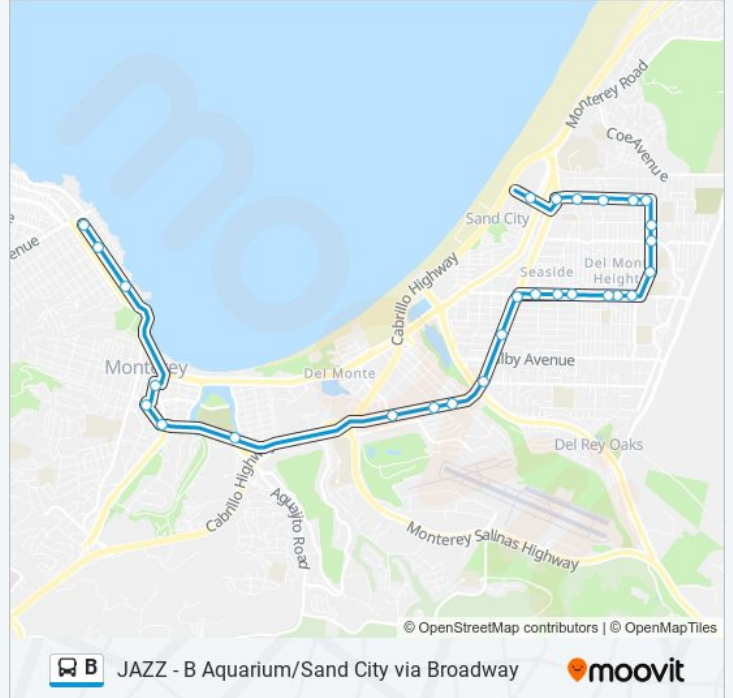

Use the Moovit App to find the closest B bus station near you and find out when is the next B bus arriving.

Direction: B Jazz - Aquarium via Broadway
 28 stops
[VIEW LINE SCHEDULE](#)

B bus Time Schedule
 B Jazz - Aquarium via Broadway Route Timetable:

B bus Info
Direction: B Jazz - Aquarium via Broadway
Stops: 28
Trip Duration: 37 min
Line Summary:

Fremont / Camino Aguajito

Fremont / Abrego Street

Monterey Transit Plaza / Gate 2 Munras

Tyler / Franklin

Foam / Reeside

Foam / Hoffman

Foam / Irving

 B JAZZ - B Aquarium/Sand City via Broadway

Direction: B Jazz - Sand City via Broadway

30 stops

[VIEW LINE SCHEDULE](#)

Foam / Irving

B bus Info

Direction: B Jazz - Sand City via Broadway

Stops: 30

Trip Duration: 37 min

Line Summary:

Broadway / Vallejo

Yosemite / Broadway

International School of Monterey