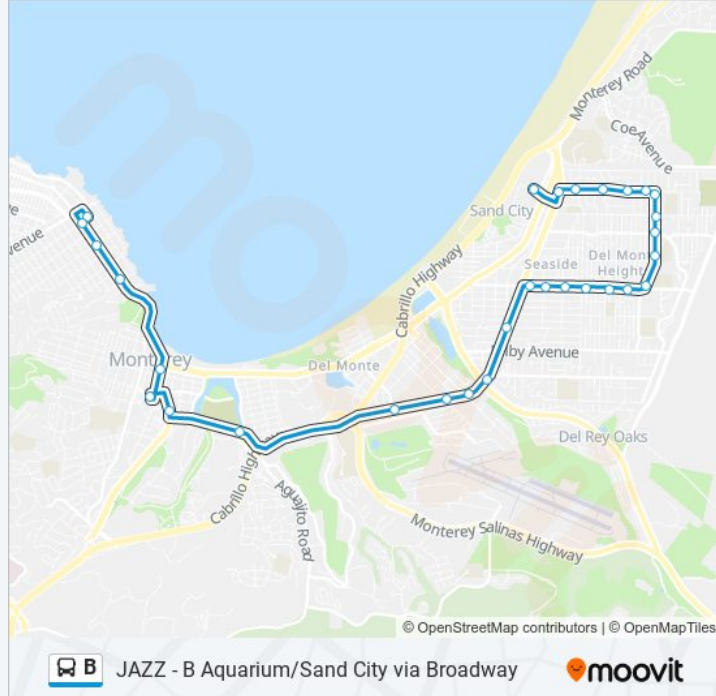

Broadway / Vallejo

Yosemite / Broadway

International School of Monterey

Yosemite / San Pablo Ave

Yosemite / La Salle

Yosemite / Ord Grove

Ord Grove / Mendocino

Ord Grove / 1535 Ord Grove

Ord Grove / Waring

Ord Grove / Noche Buena

Fremont / Ord Grove

Playa / Sand City Station

B bus time schedules and route maps are available in an offline PDF at moovitapp.com. Use the [Moovit App](#) to see live bus times, train schedule or subway schedule, and step-by-step directions for all public transit in San Francisco - San Jose, CA.

[About Moovit](#) • [MaaS Solutions](#) • [Supported Countries](#) • [Mooviter Community](#)

© 2024 Moovit - All Rights Reserved

Check Live Arrival Times