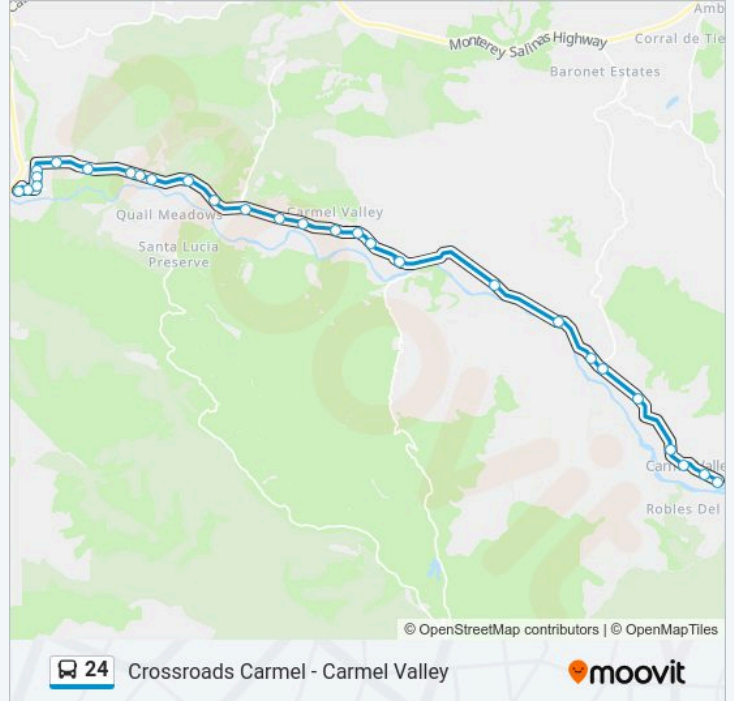

Direction: Carmel Valley

28 stops

[VIEW LINE SCHEDULE](#)

- Crossroads Shopping Center
- Rio Rd / Carmel Center Pl
- Carmel Rancho Blvd / # 26535
- Carmel Rancho Blvd / # 26385
- Carmel Rancho Blvd / #546
- Carmel Valley Rd / Rio Vista Dr
- Carmel Valley Rd / Rio Rd
- Carmel Valley Rd / via Mallorca
- Carmel Valley Rd / via Petra
- Carmel Valley Rd / Congregation Beth Israel
- Carmel Valley Rd / Canada Way
- Carmel Valley Rd / Brookdale
- Carmel Valley Rd / Valley Green
- Carmel Valley Rd / Meadows
- Carmel Valley Rd / All Saints School
- Carmel Valley Rd / Carmel Valley Manor
- Carmel Valley Rd / 8940 Carmel Valley Rd
- Carmel Valley Rd / Loma Del Rey
- Carmel Valley Rd / Mid Valley Center
- Carmel Valley Rd / Scarlett Road
- Carmel Valley Rd / Garland Ranch

24 bus Info

Direction: Carmel Valley

Stops: 28

Trip Duration: 26 min

Line Summary:

- Carmel Valley Rd / Equestrian Center
- Carmel Valley Rd / Laureles Grade
- Carmel Valley Rd / Boronda
- Carmel Valley Rd / Ford
- Carmel Valley / Carmel Valley Village
- Carmel Valley Rd / via Contenta
- Rippling River / Carmel Valley Rd

Direction: Crossroads Carmel

27 stops

[VIEW LINE SCHEDULE](#)

- Rippling River / Carmel Valley Rd
- Del Fino Pl / Carmel Valley Rd
- Carmel Valley Rd / Ford Road
- Carmel Valley Rd / Boronda
- Carmel Valley Rd / Laureles Grade
- Carmel Valley Rd / Equestrian Center
- Carmel Valley Rd / Scarlett Road
- Carmel Valley Rd / Mid Valley Center
- Carmel Valley Rd / Tierra Grande
- Carmel Valley Rd / Loma Del Rey
- Carmel Valley Rd / 8941 Carmel Valley Rd
- Carmel Valley Rd / Los Arboles Drive
- Carmel Valley Rd / All Saints School
- Carmel Valley Rd / Meadows Road
- Carmel Valley Rd / Valley Green
- Carmel Valley Rd / Brookdale
- Carmel Valley Rd / Canada Way
- Carmel Valley Rd / Congregation Beth Israel

24 bus Info

Direction: Crossroads Carmel

Stops: 27

Trip Duration: 27 min

Line Summary:

Carmel Valley Rd / via Petra

Carmel Valley Rd / via Mallorca

Carmel Valley Rd / Rio Rd