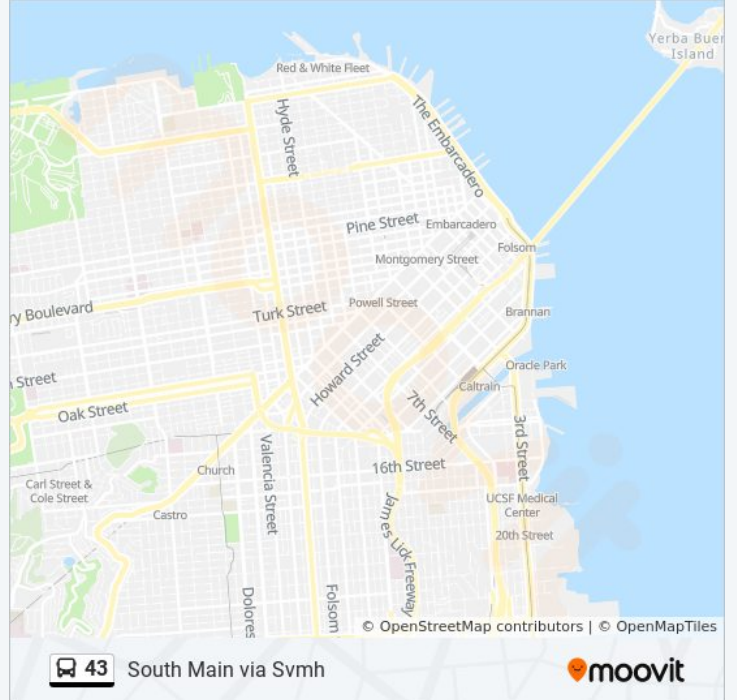

Direction: Salinas

9 stops

[VIEW LINE SCHEDULE](#)

S Main / Plaza Circle

S Main / San Miguel Avenue

S Main / Romie Lane

S Main / Acacia Street

S Main / Chestnut

Salinas Transit Center / Gate 4

Salinas / 344 Salinas

S Main / Clay

S Main / Avenue A

S Main / Avenue B

S Main / Acacia Street

E Romie Ln / California

E Romie Ln / Alameda

E Romie Ln / Los Palos

E Romie Ln / San Marino

E Romie Ln / 780 Romie Ln

Abbott / Blanco Rd

E Blanco / Blanco Circle

S Main / Plaza Circle

43 bus Time Schedule

South Main via Salinas Valley Health Route

Direction: South Main via Salinas Valley Health

Stops: 14

Trip Duration: 17 min

Line Summary:

43 bus time schedules and route maps are available in an offline PDF at moovitapp.com. Use the [Moovit App](#) to see live bus times, train schedule or subway schedule, and step-by-step directions for all public transit in San Francisco - San Jose, CA.