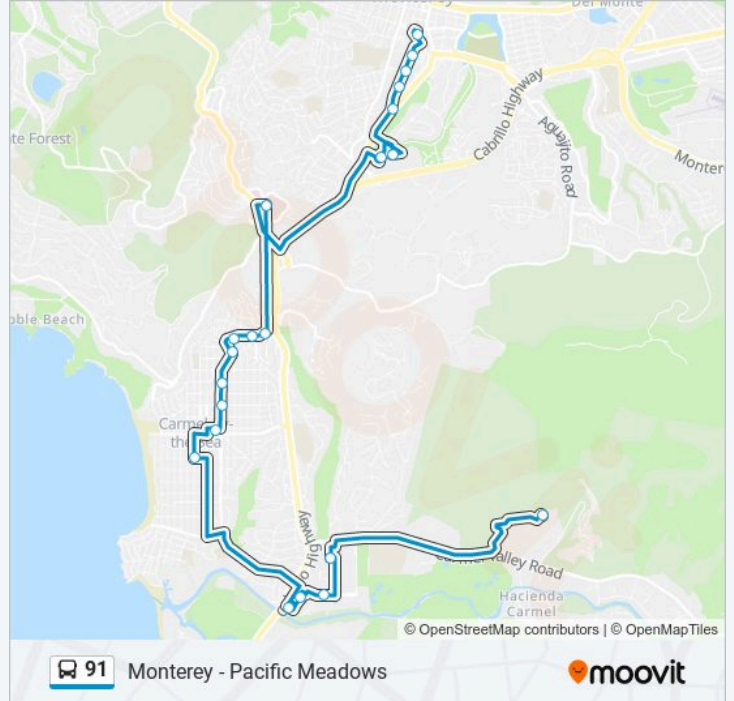

Direction: Monterey

21 stops

[VIEW LINE SCHEDULE](#)

Pacific Meadows Ln / Pacific Meadows

Carmel Rancho Blvd / Lucky Market

Rio Road / via Nona Marie

Crossroads Shopping Center

Crossroad Shopping Center- Safeway

Lincoln / Carmel Foundation

6th / Mission Street

Junipero / 4th

Junipero / 2nd

Camino Del Monte / Santa Fe

Serra / Santa Rita

Serra / Cabrillo

Carpenter / Lower Trail

91 bus Time Schedule

Monterey Route Timetable:

Sunday	8:20 AM - 4:20 PM
Monday	8:20 AM - 4:20 PM
Tuesday	8:20 AM - 4:20 PM
Wednesday	8:20 AM - 4:20 PM
Thursday	8:20 AM - 4:20 PM
Friday	8:20 AM - 4:20 PM
Saturday	8:20 AM - 4:20 PM

91 bus Info

Direction: Monterey

Stops: 21

Trip Duration: 46 min

Line Summary:

Direction: Pacific Meadows

22 stops

[VIEW LINE SCHEDULE](#)