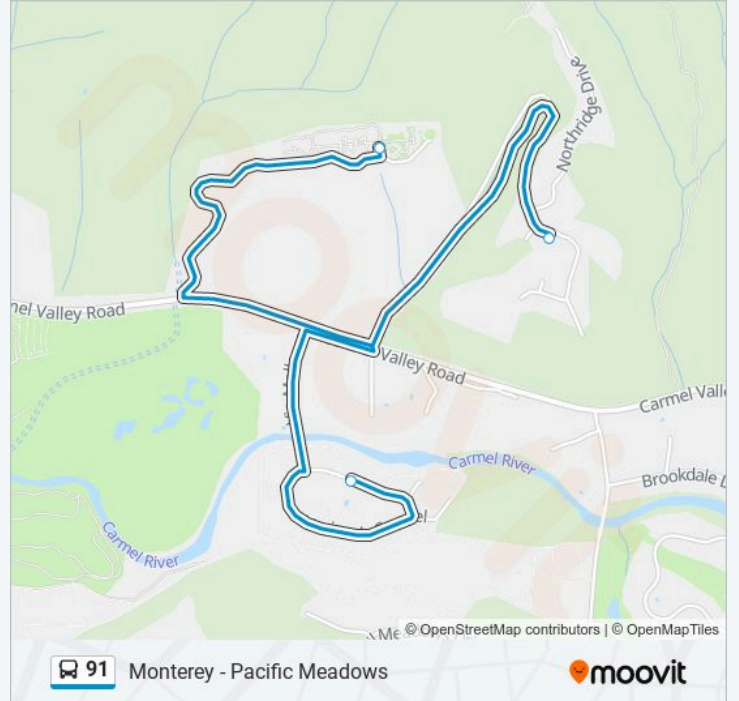

Carmel Rancho Blvd / Lucky Market

Hacienda Carmel / Casa Central

Del Mesa Drive / Del Mesa

Pacific Meadows Ln / Pacific Meadows

91 bus time schedules and route maps are available in an offline PDF at moovitapp.com. Use the Moovit App to see live bus times, train schedule or subway schedule, and step-by-step directions for all public transit in San Francisco - San Jose, CA.

© 2024 Moovit - All Rights Reserved