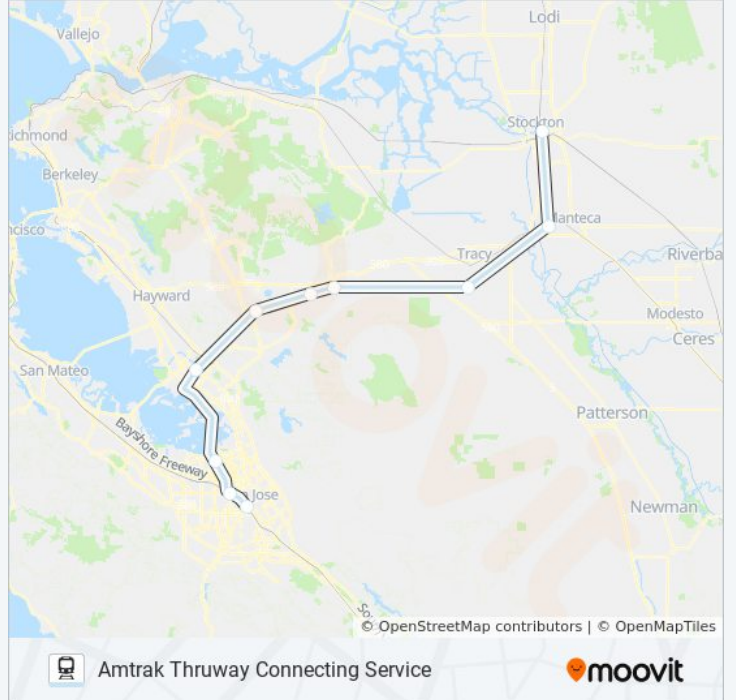

Use the Moovit App to find the closest AMTRAK THRUWAY CONNECTING SERVICE train station near you and find out when is the next AMTRAK THRUWAY CONNECTING SERVICE train arriving.

Direction: San Jose

10 stops

- San Jose
- Santa Clara Caltrain
- Great America-Santa Clara
- Fremont
- Pleasanton Amtrak Station
- Livermore Amtrak Bus Stop
- Livermore Amtrak Station
- Tracy ACE Station Amtrak Station
- Lathrop-Manteca Amtrak Station
- Stockton

**AMTRAK THRUWAY CONNECTING SERVICE
train Time Schedule**

Stockton Route Timetable:

Sunday	Not Operational
Monday	3:35 PM - 6:38 PM
Tuesday	3:35 PM - 6:38 PM
Wednesday	3:35 PM - 6:38 PM
Thursday	3:35 PM - 6:38 PM
Friday	3:35 PM - 6:38 PM
Saturday	Not Operational

**AMTRAK THRUWAY CONNECTING SERVICE
train Info**

Direction: Stockton

Stops: 10

Trip Duration: 132 min

Line Summary:

AMTRAK THRUWAY CONNECTING SERVICE train time schedules and route maps are available in an offline PDF at moovitapp.com. Use the [Moovit App](#) to see live bus times, train schedule or subway schedule, and step-by-step directions for all public transit in San Francisco - San Jose, CA.