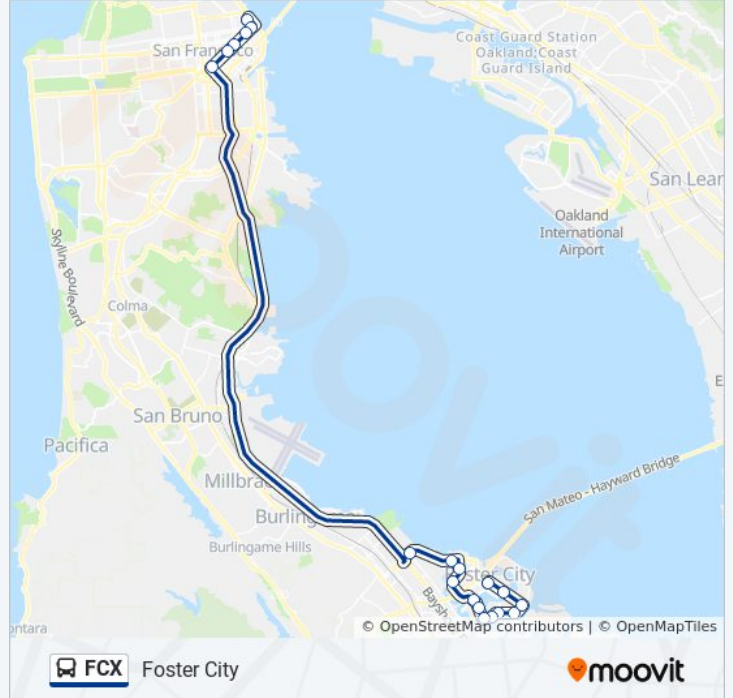

Foster City

Get The App

The FCX bus line (Foster City) has 2 routes. For regular weekdays, their operation hours are:

(1) Foster City: 5:18 PM - 6:18 PM(2) San Francisco: 6:40 AM - 7:30 AM

Use the Moovit App to find the closest FCX bus station near you and find out when is the next FCX bus arriving.

Direction: Foster City

19 stops

[VIEW LINE SCHEDULE](#)

- Drumm St & Clay St
- Mission St & Spear St
- Mission St & 1st St
- Mission St & 3rd St
- Mission St & 5th St
- Mission St & 9th St
- E 3rd Ave & S Norfolk St
- E 3rd Ave & Anchor Rd
- Mariners Island Blvd & Fathom Dr
- Mariners Island Blvd & Armada Way
- Edgewater Blvd & E Hillside Blvd
- Edgewater Blvd & Regulus St
- Beach Park Blvd & Edgewater Blvd
- Beach Park Blvd & Farragut Blvd
- Beach Park Blvd & Halsey Blvd
- Beach Park Blvd & Cutter St
- Foster City Blvd & Beach Park Blvd
- Foster City Blvd & Bounty Dr
- E Hillside Blvd & Foster City Blvd

FCX bus Info

Direction: Foster City

Stops: 19

Trip Duration: 64 min

Line Summary:

Direction: San Francisco

19 stops

[VIEW LINE SCHEDULE](#)

- E Hillsdale Blvd & Shell Blvd
- Foster City Blvd & Bounty Dr
- Foster City Blvd & Beach Park Blvd
- Beach Park Blvd & Cutter Ln
- Beach Park Blvd & Shell Blvd
- Beach Park Blvd & Farragut Blvd
- Edgewater Blvd & Beach Park Blvd
- Edgewater Blvd & Regulus St
- Edgewater Blvd & E Hillsdale Blvd
- 777 Mariners Island
- Mariners Island Blvd & Trader Ln
- E 3rd & Anchor Rd
- E 3rd Ave & S Norfolk St
- Mission St & 8th St
- Mission St & 5th St
- Mission St & 3rd St
- Mission St & 1st St / SF Transit Center - BART Shuttle Connection
- Main St & Market St