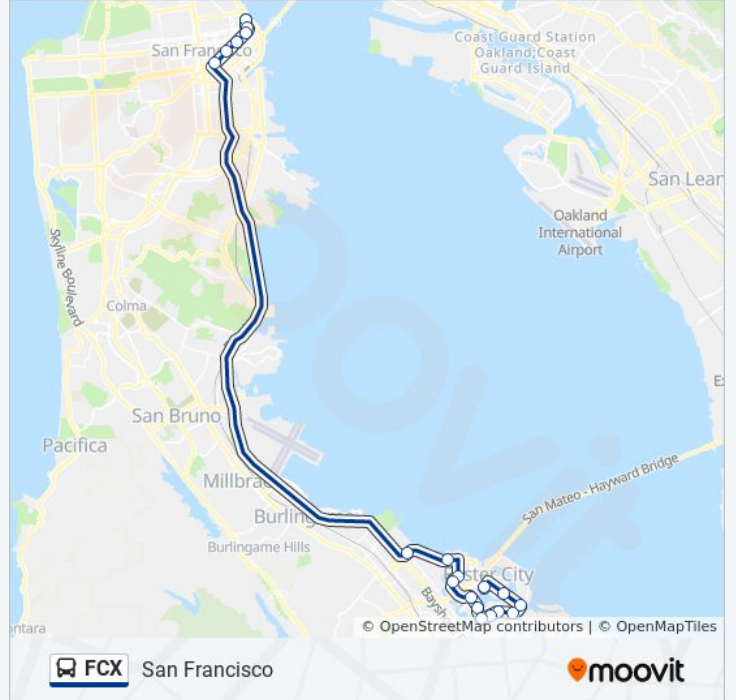

FCX bus time schedules and route maps are available in an offline PDF at moovitapp.com. Use the [Moovit App](#) to see live bus times, train schedule or subway schedule, and step-by-step directions for all public transit in San Francisco - San Jose, CA.

[About Moovit](#) • [MaaS Solutions](#) • [Supported Countries](#) • [Mooviter Community](#)

© 2024 Moovit - All Rights Reserved

Check Live Arrival Times