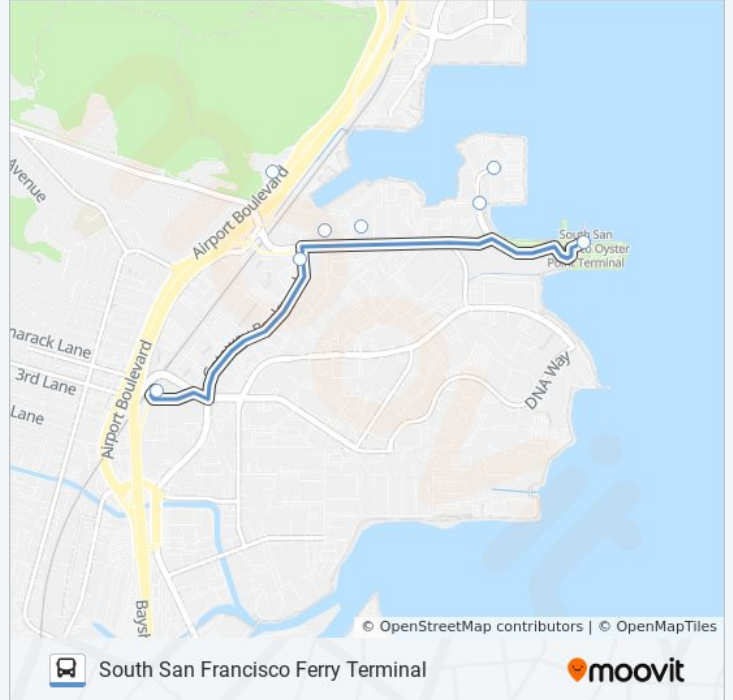

OPF SHUTTLE bus Time Schedule

South San Francisco Ferry Terminal Route

Timetable:

Sunday	Not Operational
Monday	6:50 AM - 4:49 PM
Tuesday	6:50 AM - 4:49 PM
Wednesday	6:50 AM - 4:49 PM
Thursday	6:50 AM - 4:49 PM
Friday	6:50 AM - 4:49 PM
Saturday	Not Operational

OPF SHUTTLE bus Info

Direction: South San Francisco Ferry Terminal

Stops: 9

Trip Duration: 21 min

Line Summary:

OPF SHUTTLE bus time schedules and route maps are available in an offline PDF at moovitapp.com. Use the [Moovit App](#) to see live bus times, train schedule or subway schedule, and step-by-step directions for all public transit in San Francisco - San Jose, CA.