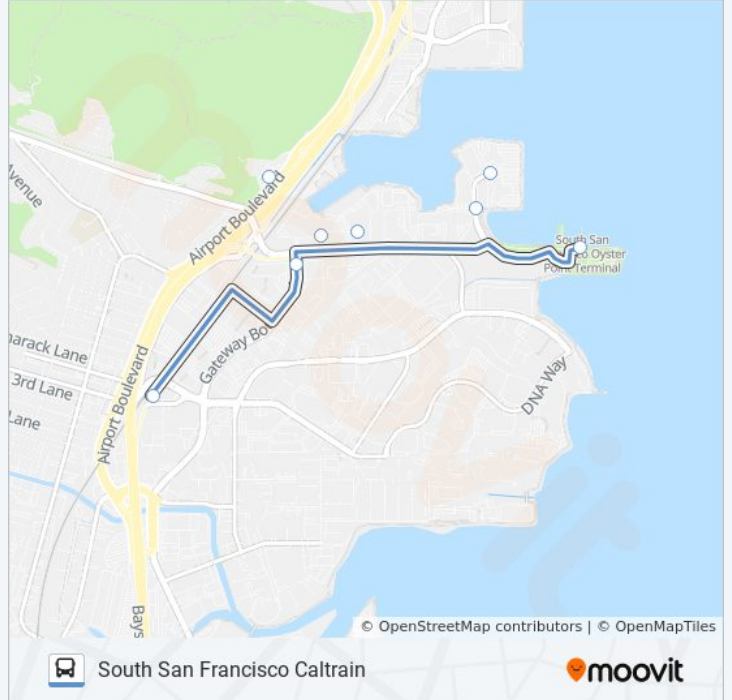

Direction: South San Francisco Ferry Terminal

9 stops

[VIEW LINE SCHEDULE](#)

South San Francisco Ferry Terminal

384 Oyster Point

Cul-De-Sac (395/400 Oyster Point Blvd)

1120 Veterans Blvd.

The Cove

One Tower Place

701 Gateway Blvd.

South San Francisco Caltrain

South San Francisco Ferry Terminal

OPF SHUTTLE bus Time Schedule

South San Francisco Ferry Terminal Route

Timetable:

Sunday	Not Operational
Monday	6:50 AM - 4:49 PM
Tuesday	6:50 AM - 4:49 PM
Wednesday	6:50 AM - 4:49 PM
Thursday	6:50 AM - 4:49 PM
Friday	6:50 AM - 4:49 PM
Saturday	Not Operational

OPF SHUTTLE bus Info

Direction: South San Francisco Ferry Terminal

Stops: 9

Trip Duration: 21 min

Line Summary: