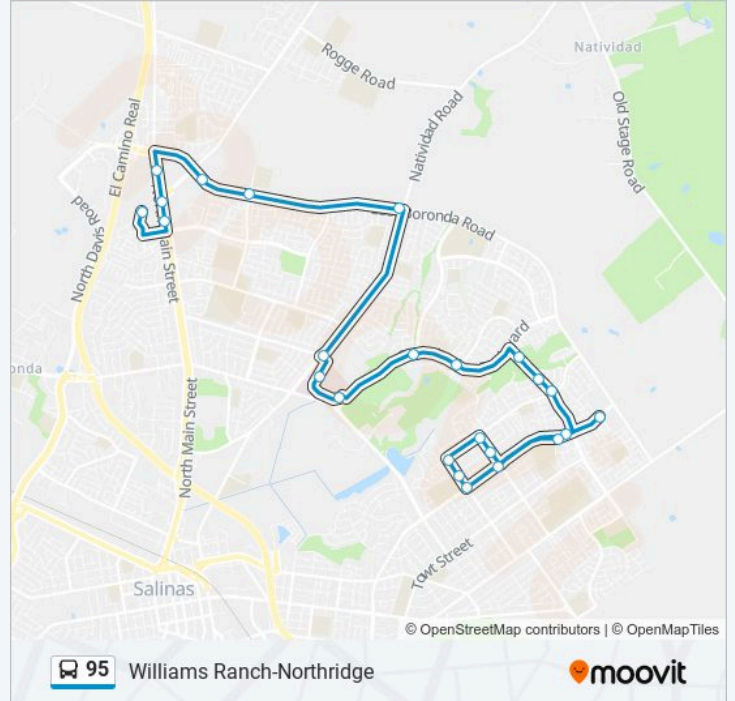

Use the Moovit App to find the closest 95 bus station near you and find out when is the next 95 bus arriving.

Direction: Northridge

24 stops

[VIEW LINE SCHEDULE](#)

- N Sanborn / Boronda Rd
- N Sanborn / Freedom
- N Sanborn / Del Monte
- Garner / Sanborn
- Garner / Pacific
- Garner / Rider
- Del Monte / Rider
- Del Monte / Pacific
- N Sanborn / Paseo Grande
- Freedom / Rider
- Freedom / Nogal
- Freedom / Constitution
- Constitution / Beacon Hill
- Constitution / Independence
- Medical Center Dr / Hospital
- Medical Center Drive / Medical Center Drive
- Natividad / Chaparral
- Boronda / Natividad
- E Boronda / McKinnon
- E Boronda / San Juan Grade
- N Main / Bank of America

95 bus Info

Direction: Northridge

Stops: 24

Trip Duration: 32 min

Line Summary:

N Main / Firestone Svc Str

N Main / Big 5 Sport Store

Northridge Mall

Direction: Williams Ranch

25 stops

[VIEW LINE SCHEDULE](#)

Northridge Mall

Harden / East Entrance To Shopping Center

Regency Circle / Harden Pkwy

Harden / Regency Circle

E Boronda / McKinnon

E Boronda / El Dorado

E Boronda / Shaker Square

Medical Center Dr / Hospital

Medical Center Drive / Medical Center Drive

Constitution / Independence

Constitution / Bunker Hill

Constitution / Freedom Parkway