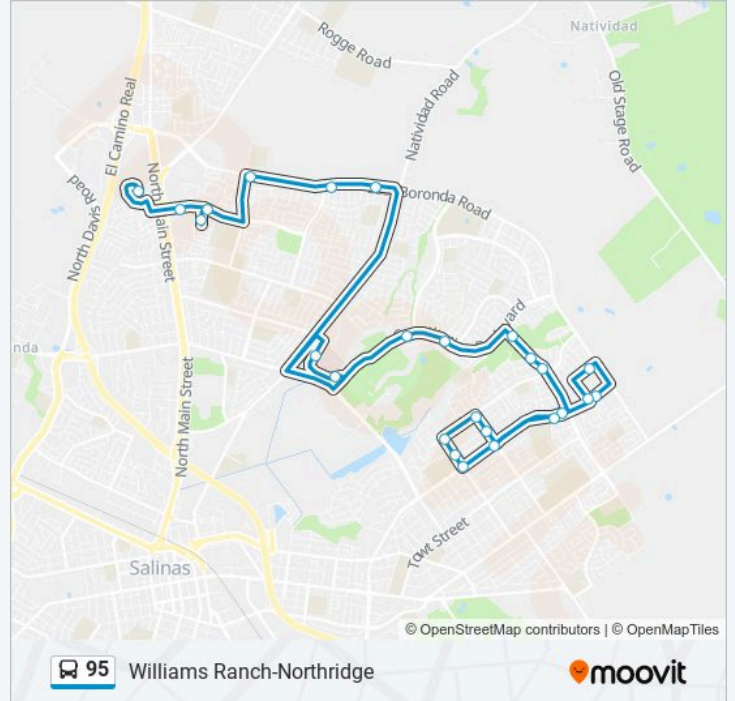

E Boronda / El Dorado

E Boronda / Shaker Square

Medical Center Dr / Hospital

Medical Center Drive / Medical Center Drive

Constitution / Independence

Constitution / Bunker Hill

Constitution / Freedom Parkway

Sunday	10:40 AM - 3:10 PM
Monday	9:10 AM - 6:10 PM
Tuesday	9:10 AM - 6:10 PM
Wednesday	9:10 AM - 6:10 PM
Thursday	9:10 AM - 6:10 PM
Friday	9:10 AM - 6:10 PM
Saturday	10:40 AM - 3:10 PM

95 bus Info

Direction: Williams Ranch

Stops: 25

Trip Duration: 38 min

Line Summary:

Garner / Rider

Del Monte / Rider

Del Monte / Pacific

N Sanborn / Paseo Grande

Buckthorn / North Sanborn

Mesquite / Tumbleweed

N Sanborn / Boronda Rd

95 bus time schedules and route maps are available in an offline PDF at moovitapp.com. Use the Moovit App to see live bus times, train schedule or subway schedule, and step-by-step directions for all public transit in San Francisco - San Jose, CA.