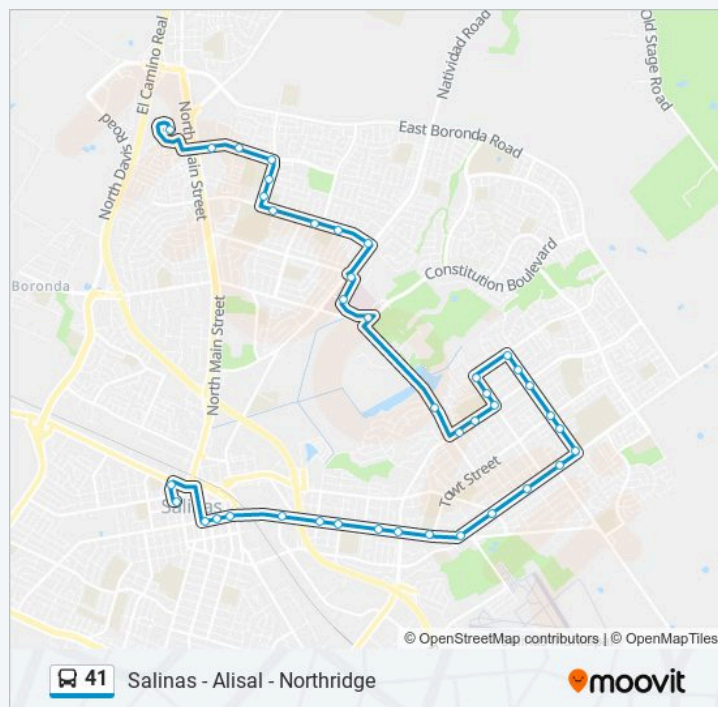

Del Monte / New Deal

Del Monte / Williams

Williams / Bardin Way

Williams / Bellehaven

Williams / E Market St

Williams / Alisal

E Alisal / Towt

E Alisal / Sanborn

E Alisal / N Felice

E Alisal / Wood

E Alisal / Madeira

E Alisal / Work

E Alisal / California

E Alisal / Soledad

E Alisal / Monterey

Lincoln / West Market

Salinas Transit Center / Gate 5

Direction: Salinas via East Alisal

Stops: 40

Trip Duration: 48 min

Line Summary:

41 bus time schedules and route maps are available in an offline PDF at moovitapp.com. Use the Moovit App to see live bus times, train schedule or subway schedule, and step-by-step directions for all public transit in San Francisco - San Jose, CA.