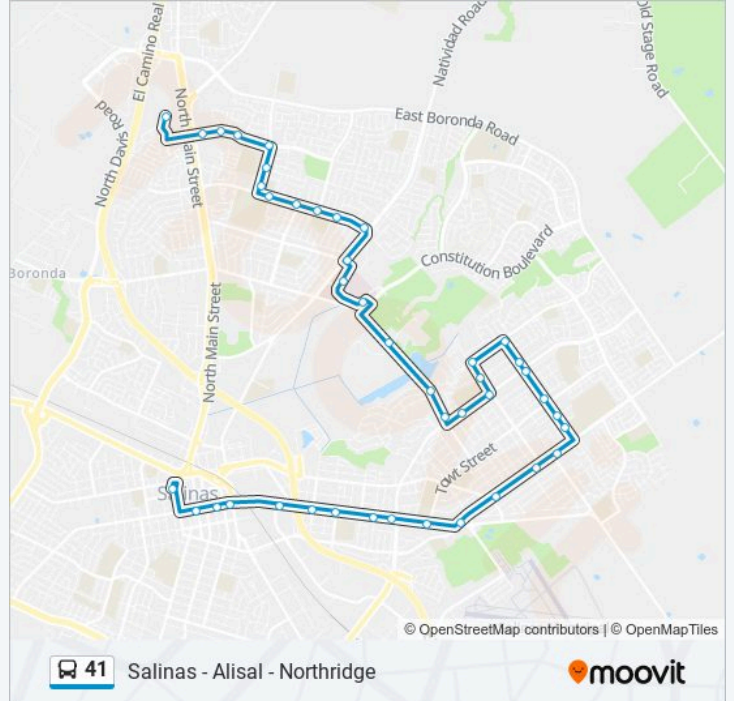

E Laurel / Sanborn

E Laurel / St. Edwards

E Laurel / Entrance To Rop & Monterey County P

Medical Center Dr / Hospital

Medical Center Drive / Medical Center Drive

Natividad / Chaparral

E Alvin / Marin (Natividad Plaza)

E Alvin / Trinity

E Alvin / El Dorado

E Alvin / Linwood

E Alvin / Kip

McKinnon / East Alvin Drive

McKinnon / Westminster

Harden / McKinnon

Harden / Broadway

Harden / #195

Harden / Entrance To Target Lot

Northridge Mall

Direction: Salinas via East Alisal

40 stops

[VIEW LINE SCHEDULE](#)

Northridge Mall

Harden / East Entrance To Shopping Center

41 bus Info

Alvin / Modoc

E Alvin / Marin (Natividad Plaza)

Chaparral / Natividad

Medical Center Drive / Medical Center Drive

Medical Center Dr / Hospital

E Laurel / St. Edwards

N Sanborn / Acosta