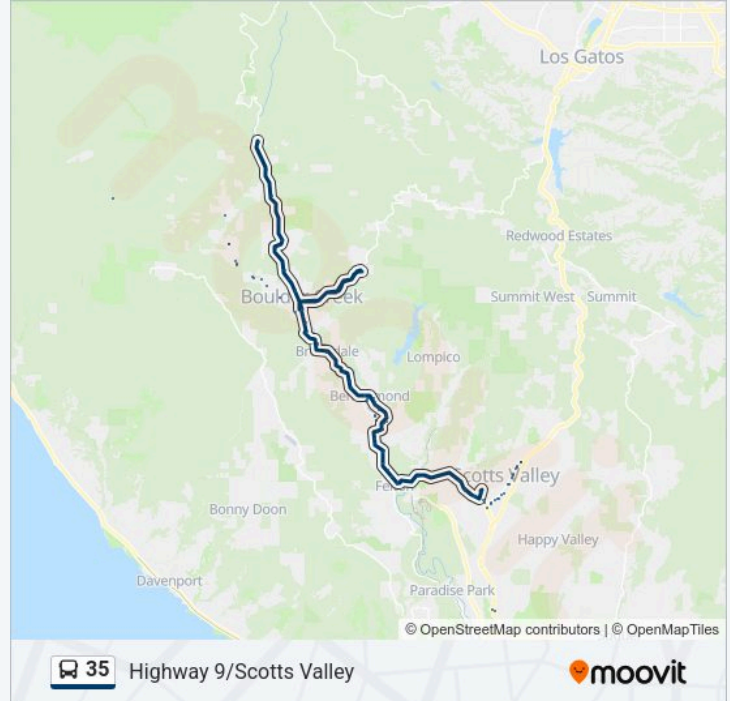

Big Basin Way & Hwy 9

Big Basin Way & Boulder Brook Dr

Big Basin Way & Ridge Dr (Forest Pool)

Big Basin Way (Brackenbrae Br)

Big Basin Way & Acorn Dr

Big Basin Way & Fallen Leaf Dr

Big Basin Way & China Grade Rd

Hwy 9 & Mountain

Ocean & Kennan

Big Basin Way (Country Club)

Ocean & Dakota

Bear Creek Rd & Deerwood Dr

Hwy 9 & Brookside Dr

Scotts Valley Dr & Bean Creek Rd (Middle School)

Hwy 9 & Lomond

Hwy 9 & Quigg Way

Ocean & Water

Ocean & Hubbard

Mt Hermon Rd & Lockhart Gulch Rd

Hwy 9 & El Solyo Heights Dr

Hwy 9 & Sunnycroft Rd

Hwy 9 & Sylvan Ave

Hwy 9 & Sequoia Rd