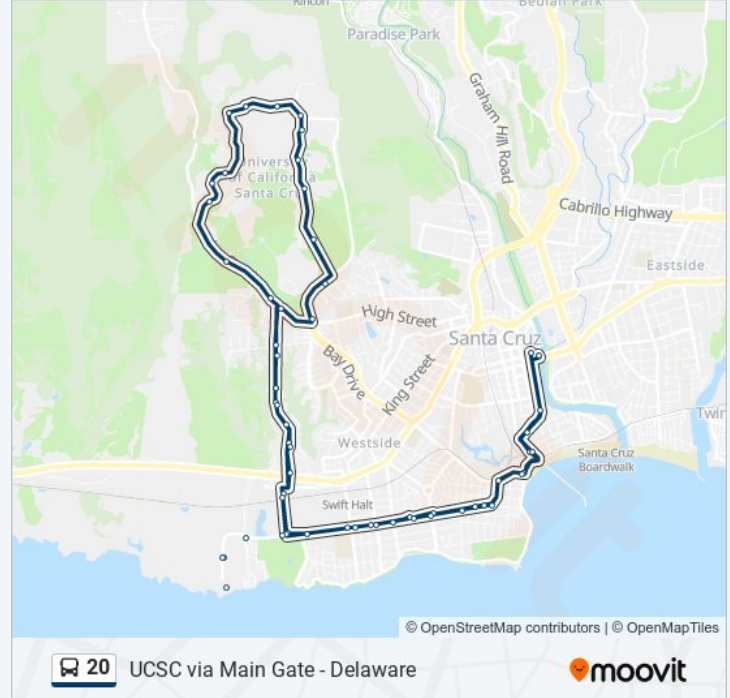

UCSC via Main Gate - Delaware

Get The App

The 20 bus line UCSC via Main Gate - Delaware has one route. For regular weekdays, their operation hours are:

(1) Delaware: 7:00 AM - 7:25 PM

Use the Moovit App to find the closest 20 bus station near you and find out when is the next 20 bus arriving.

Bay & High (UCSC - Main Gate)

Coolidge Dr & Hagar Ct (UCSC - Lower Campus)

Hagar Dr & Village Rd (UCSC - the Farm)

Hagar Dr (UCSC - East Remote Parking)

Hagar Dr (UCSC - East Field House)

Hagar Dr (UCSC - Bookstore, Cowell & Stevenson)

Western Dr & Flower

Natural Bridges Dr & Mission

Natural Bridges Dr & Delaware Ave

Delaware Ave & Natural Bridges Dr

McAllister Way (Coastal Biology Building)

McAllister Way (Seymour Center)

McAllister Way (Coastal Biology Building)

Delaware Ave & Shaffer (De Anza)

Delaware & Swanton

Delaware Ave & Swift

Delaware Ave & Fair Ave

Delaware Ave & Almar Ave

Delaware Ave & Bethany Curve

Delaware Ave & Woodrow Ave

Delaware Ave & Columbia