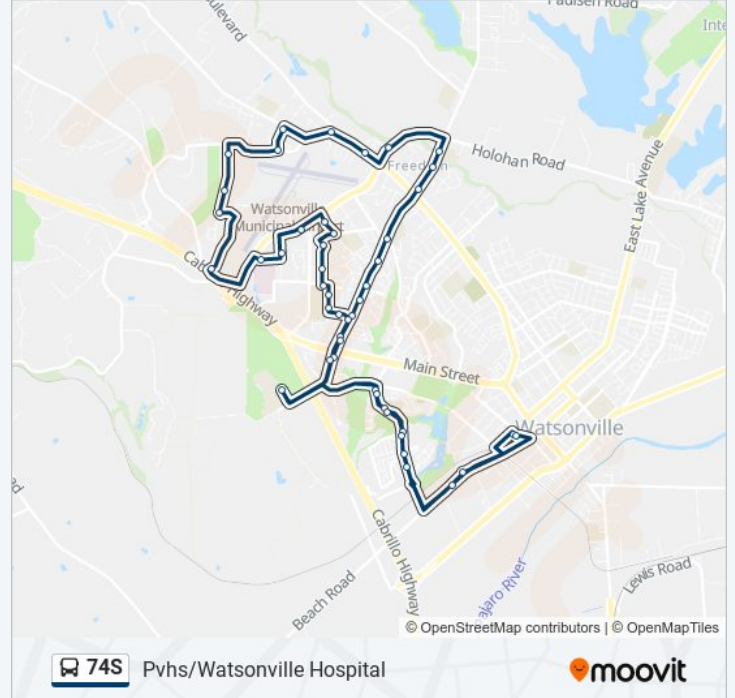

Direction: Pvhs/Watsonville Hospital

46 stops

[VIEW LINE SCHEDULE](#)

- Watsonville Transit Center - Lane 2
- W Beach (#600)
- Ohlone Pkwy & Lighthouse Dr
- Ohlone Pkwy & Loma Vista
- Ohlone Pkwy & Kingfisher Dr
- Ohlone Pkwy & Egret Ln
- S Green Valley Rd & Main
- S Green Valley Rd & Melwood
- S Green Valley Rd & Kralj Dr
- S Green Valley Rd & Oakridge
- S Green Valley Rd & Maranatha Dr
- S Green Valley Rd & Hope Dr (Kingdom Hall)
- S Green Valley Rd & Pennsylvania Dr
- Green Valley Rd & Freedom Blvd
- Green Valley Rd & Carnation Dr (Medical Plaza)
- Green Valley Rd & Holohan Rd (The Towers)
- Airport Blvd (Freedom Centre)
- Freedom Blvd & Compton Ter
- Buena Vista Dr & Miller Ave
- Bowker Rd & Calabasas Rd
- Bowker Rd & Buena Vista Dr
- Manfre Rd & Buena Vista Dr

74S bus Info

Direction: Pvhs/Watsonville Hospital

Stops: 46

Trip Duration: 52 min

Line Summary:

Manfre Rd (#222)

Manfre Rd & Lucerne Ave

Manfre Rd & Larkin Valley Rd

Neilson & Airport Blvd (Wats. Hospital)

Hanger Way & Neilson

Airport Blvd & Holm Rd

Ross Ave & Chappell Rd

Ross Ave & Holly Dr

Sunnyhills Dr & Shady Oaks Dr

Shady Oaks Dr & Jeanette Way

Anna & Herman Ave

Ohlone Pkwy & Harkins Slough Rd

Ohlone Pkwy & Kingfisher Dr

Ohlone Pkwy & Loma Vista

Ohlone Pkwy & Bree Ln

W Beach & Industrial Rd

Watsonville Transit Center

74S bus time schedules and route maps are available in an offline PDF at moovitapp.com. Use the [Moovit App](#) to see live bus times, train schedule or subway schedule, and step-by-step directions for all public transit in San Francisco - San Jose, CA.