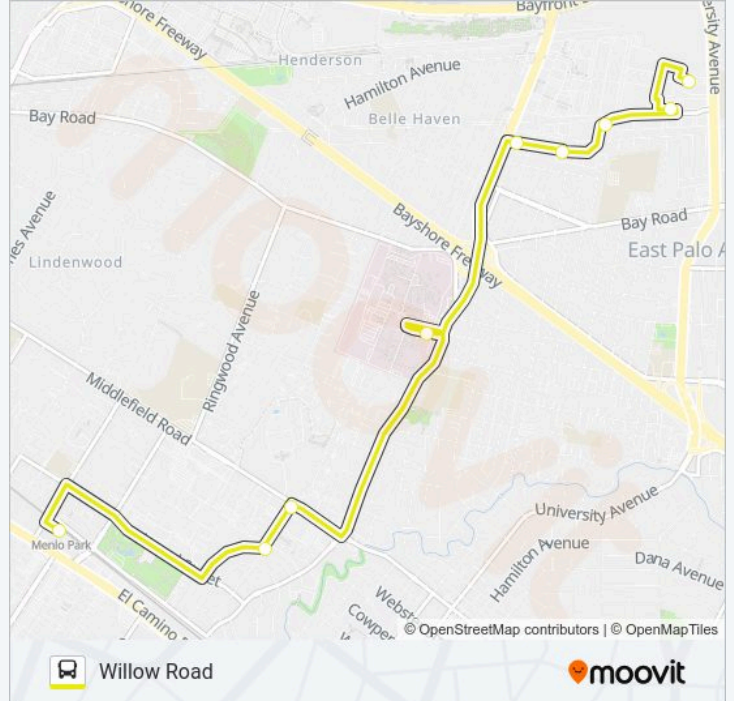

Use the Moovit App to find the closest M4 SHUTTLE bus station near you and find out when is the next M4 SHUTTLE bus arriving.

Direction: 1555 O'Brien

9 stops

[VIEW LINE SCHEDULE](#)

Menlo Park Caltrain (Willow Rd. Shuttle Stop)

Linfield Dr & Waverley St

Linfield Dr & Middlefield Rd (AM Stop)

Va Medical Ctr-Menlo Pk

O'Brien Dr & Willow Rd (AM Stop)

O'Brien & Kelly (Ob)

1200 O'Brien (AM Stop)

1505 O'Brien

1555 O'Brien

M4 SHUTTLE bus Time Schedule

1555 O'Brien Route Timetable:

Monday	9:46 AM
Tuesday	9:46 AM
Wednesday	9:46 AM
Thursday	9:46 AM
Friday	9:46 AM
Saturday	Not Operational
Sunday	Not Operational

M4 SHUTTLE bus Info**Direction:** 1555 O'Brien**Stops:** 9**Trip Duration:** 23 min**Line Summary:**

Direction: Menlo Park Caltrain (Willow Rd. Shuttle Stop)

14 stops

[VIEW LINE SCHEDULE](#)

- Linfield Dr & Waverley St
- Linfield Dr & Middlefield Rd (AM Stop)
- Va Medical Ctr-Menlo Pk
- O'Brien Dr & Willow Rd (AM Stop)
- O'Brien & Kelly (Ob)
- Menlo Park Caltrain (Willow Rd. Shuttle Stop)
- 1200 O'Brien (AM Stop)
- 1555 O'Brien
- 1505 O'Brien
- 1200 O'Brien (PM Stop)
- O'Brien & Kelly (Ib)
- O'Brien Dr & Willow Rd (PM Stop)
- Linfield Dr & Middlefield Rd (PM Stop)
- Linfield Dr & Waverley St