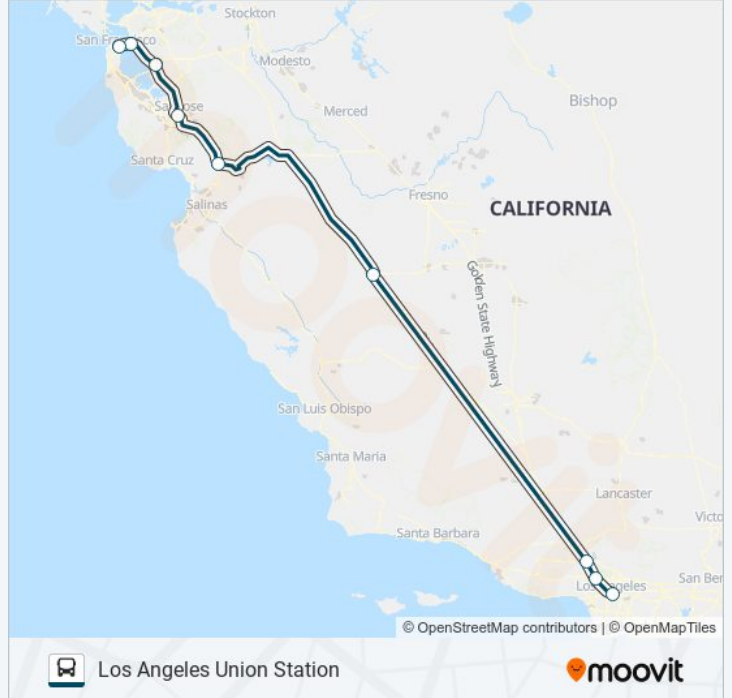

Use the Moovit App to find the closest GREYHOUND US0800 bus station near you and find out when is the next GREYHOUND US0800 bus arriving.

Direction: Los Angeles Union Station

9 stops

[VIEW LINE SCHEDULE](#)

Salesforce Transit Center Level 3 Bus Deck

Oakland (West Oakland BART Station)

Hayward Bus Station

San Jose Diridon Station

Gilroy Bus Stop

Coalinga (Arco Ampm)

Los Angeles (Laurel Canyon/Rinaldi - San Fernando)

Los Angeles (Lankershim/Magnolia - North Hollywood)

Los Angeles Union Station

GREYHOUND US0800 bus Time Schedule

Los Angeles Union Station Route Timetable:

Sunday	9:00 AM
Monday	9:00 AM
Tuesday	9:00 AM
Wednesday	9:00 AM
Thursday	9:00 AM
Friday	9:00 AM
Saturday	9:00 AM

GREYHOUND US0800 bus Info**Direction:** Los Angeles Union Station**Stops:** 9**Trip Duration:** 545 min**Line Summary:**

Direction: San Francisco Bus Station

10 stops

[VIEW LINE SCHEDULE](#)

Los Angeles Union Station