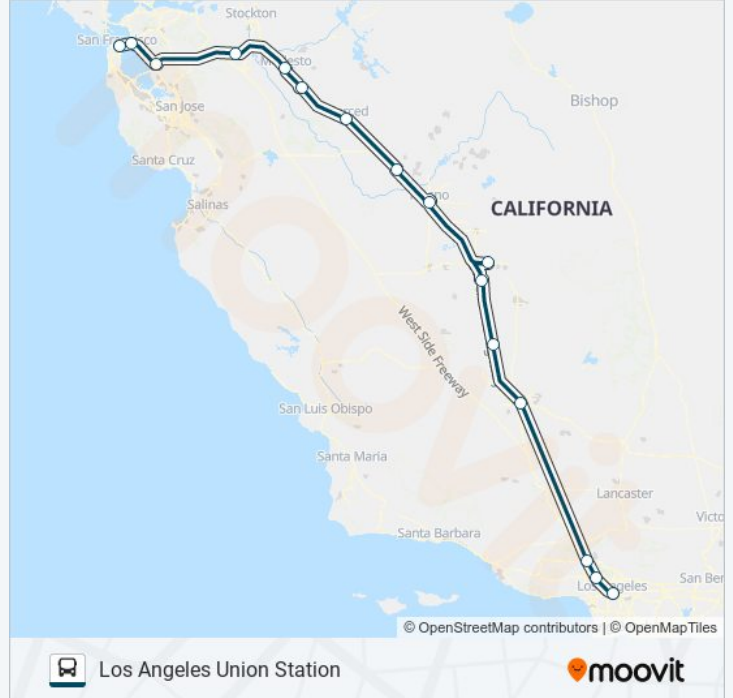

Direction: San Francisco Bus Station

15 stops

[VIEW LINE SCHEDULE](#)

Los Angeles Union Station

Los Angeles (Lankershim/Magnolia - North Hollywood)

Los Angeles (Laurel Canyon/Rinaldi - San Fernando)

Bakersfield Train Station

Delano Bus Stop

Tulare Bus Stop

Fresno Bus Station

Madera Bus Stop

Merced Bus Stop

Turlock (Sinclair)

Modesto Bus Stop

Tracy Transit Center

Hayward Bus Station

Oakland (West Oakland BART Station)

Salesforce Transit Center Level 3 Bus Deck

GREYHOUND US0802 bus Time Schedule

San Francisco Bus Station Route Timetable:

Sunday	8:30 AM
Monday	8:30 AM
Tuesday	8:30 AM
Wednesday	8:30 AM
Thursday	8:30 AM
Friday	8:30 AM
Saturday	8:30 AM

GREYHOUND US0802 bus Info

Direction: San Francisco Bus Station

Stops: 15

Trip Duration: 605 min

Line Summary: