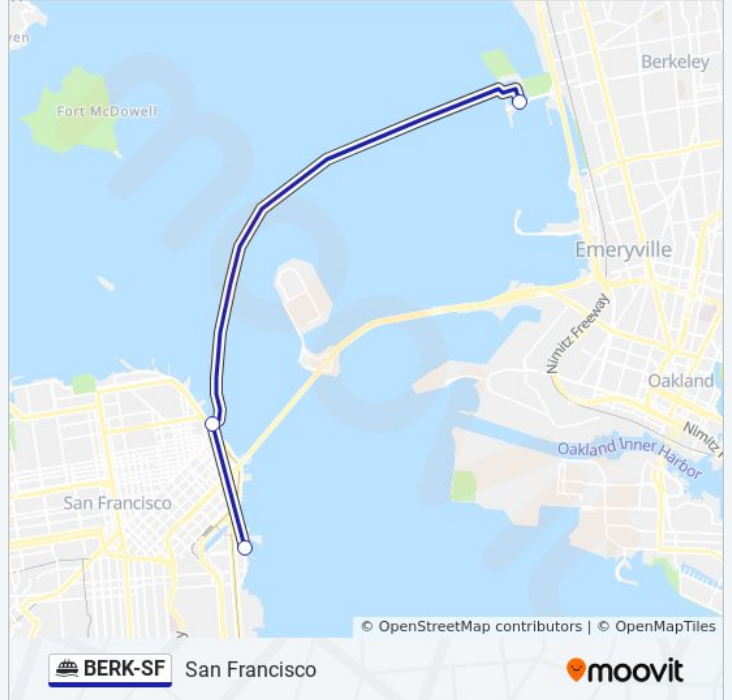

BERK-SF

Berkeley

Get The App

The BERK-SF ferry line (Berkeley) has 2 routes. For regular weekdays, their operation hours are:

(1) Berkeley: 7:45 AM - 5:30 PM(2) San Francisco: 7:00 AM - 8:15 AM

Use the Moovit App to find the closest BERK-SF ferry station near you and find out when is the next BERK-SF ferry arriving.

Direction: Berkeley

2 stops

[VIEW LINE SCHEDULE](#)

San Francisco Pier 1.5

Berkeley Marina, Berkeley Ca

BERK-SF ferry Time Schedule

Berkeley Route Timetable:

Sunday	Not Operational
Monday	Not Operational
Tuesday	Not Operational
Wednesday	Not Operational
Thursday	7:45 AM - 5:30 PM
Friday	Not Operational
Saturday	Not Operational

BERK-SF ferry Info**Direction:** Berkeley**Stops:** 2**Trip Duration:** 30 min**Line Summary:**

Direction: San Francisco

3 stops

[VIEW LINE SCHEDULE](#)

Berkeley Marina, Berkeley Ca

San Francisco Pier 1.5

Pier 52 San Francisco, Ca

BERK-SF ferry Info

Direction: San Francisco

Stops: 3

Trip Duration: 40 min

Line Summary:

BERK-SF ferry time schedules and route maps are available in an offline PDF at moovitapp.com. Use the [Moovit App](#) to see live bus times, train schedule or subway schedule, and step-by-step directions for all public transit in San Francisco - San Jose, CA.