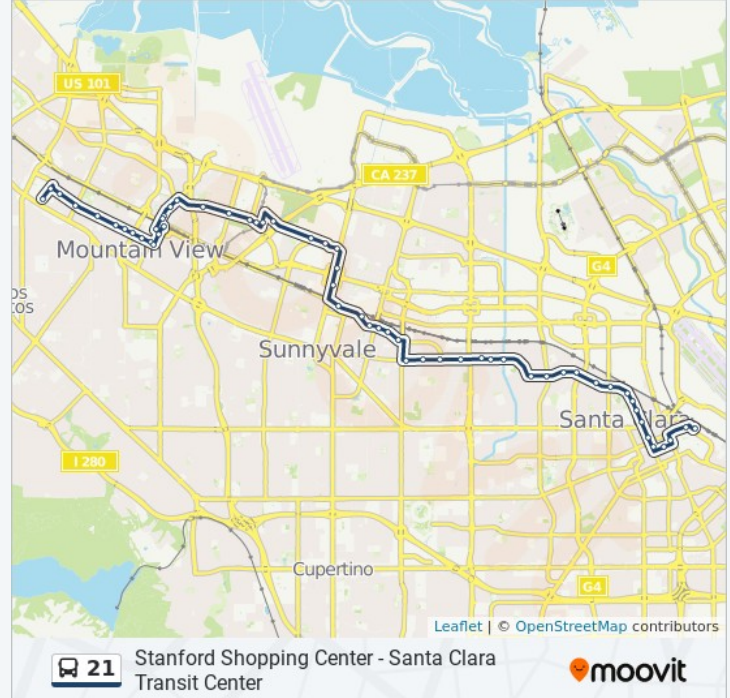

Villa/Franklin

Villa & Castro (E)

Mountain View Transit Center

Hope & Villa (S)

California & Hope (W)

California & Franklin (W)

California & Shoreline (W)
California & Palo Alto (W)
California & Mariposa (W)
California & Escuela (W)
California/Rengstorff
California & Ortega (W)
Showers & California (S)
Showers & Latham (S)

Direction: Santa Clara Transit Ctr

85 stops

[VIEW LINE SCHEDULE](#)

Arboretum & Sand Hill (W)
Sand Hill & Stanford Shopping Center (N)
El Camino Real & Quarry Rd-Stanford Shopping Ctr
Palo Alto Transit Center
Hamilton & Ramona (N)
Waverley & Hamilton (E)
Waverley & Homer (E)
Channing & Webster (N)
Middlefield & Addison (E)
Middlefield & Kingsley (E)
Middlefield & Melville (E)
Middlefield & Embarcadero (E)
Middlefield & Seale (E)
Middlefield/California
Middlefield/Colorado
Middlefield & Colorado (E)
Middlefield & Matadero (E)
Middlefield/Loma Verde
Middlefield & Ashton (E)
Middlefield & Meadow