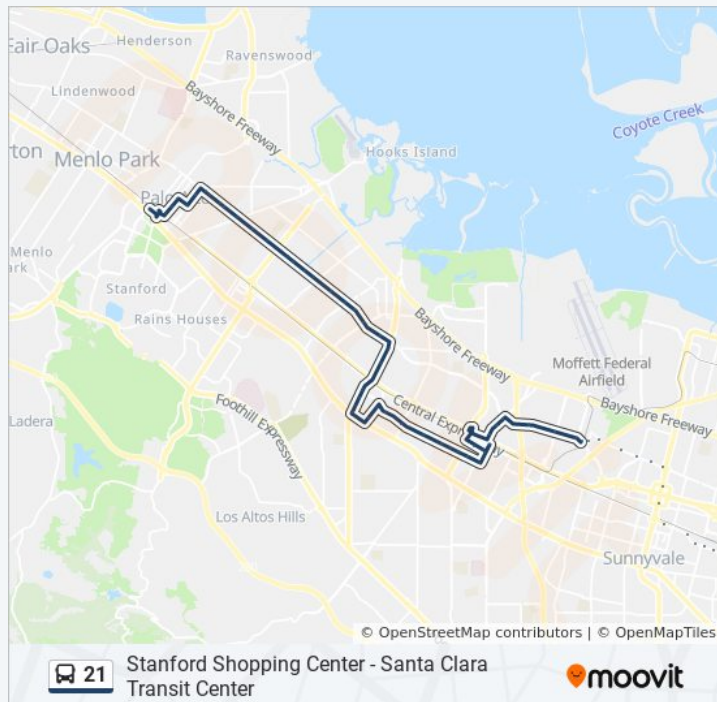

Middlefield & Whisman (W)

21 bus Info

Direction: Palo Alto Transit Ctr

Stops: 85

Trip Duration: 75 min

Line Summary:

Middlefield & Easy (W)

Moffett & Middlefield (S)

Moffett & Cypress Point (S)

Moffett & Jackson (S)

Villa/Franklin

Villa & Castro (E)

Mountain View Transit Center

Hope & Villa (S)

California & Hope (W)

California & Franklin (W)