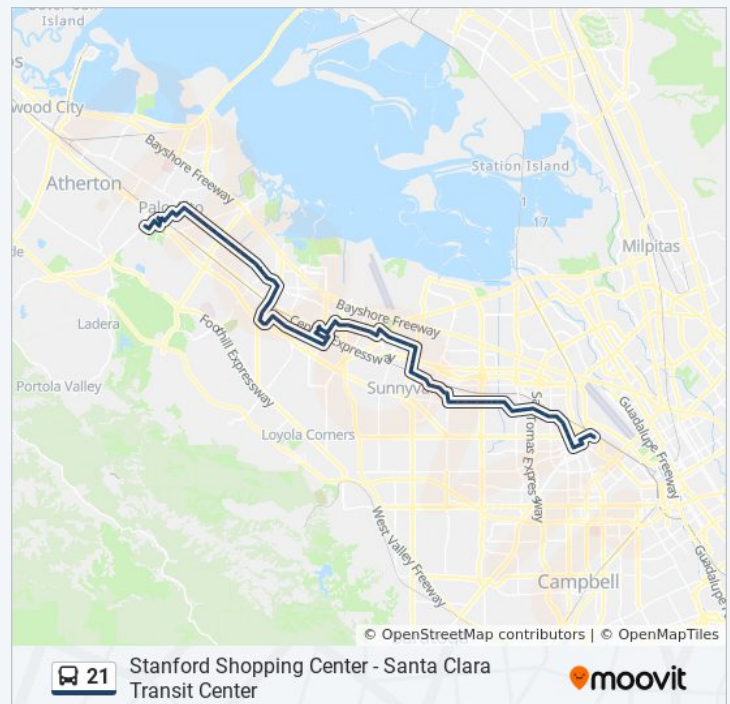

Direction: Stanford Shopping Ctr

87 stops

[VIEW LINE SCHEDULE](#)

Santa Clara Transit Center

Benton & El Camino (W)

Lafayette & Franklin (S)

Homestead & Main (W)

Monroe & Franklin (N)

Monroe & Fremont (N)

Monroe & El Camino (N)

Monroe & Warburton (N)

Monroe & Don (N)

Monroe & Cabrillo (N)

Monroe & Scott (W)

Monroe & Deborah (W)

Monroe & Roosevelt (W)

Monroe & Gallup (W)

Monroe & Bowers (W)

Monroe & Brown (W)

Monroe & Marchese (W)

Monroe & Monticello (W)

Monroe & Lawrence (W)

Reed & Willow (W)

Reed & Evelyn (W)

Reed & Sequoia (W)

Reed & Wolfe (N)

Evelyn & Wolfe (W)

Evelyn & Holly Terrace (W)

Evelyn & Fair Oaks (W)

Evelyn & Deodar (W)

Evelyn & Marshall (W)

Evelyn & Frances (W)

21 bus Time Schedule

Stanford Shopping Ctr Route Timetable:

Sunday	8:20 AM - 5:20 PM
Monday	6:10 AM - 7:23 PM
Tuesday	6:10 AM - 7:23 PM
Wednesday	6:10 AM - 7:23 PM
Thursday	6:10 AM - 7:23 PM
Friday	6:10 AM - 7:23 PM
Saturday	8:05 AM - 6:05 PM

21 bus Info

Direction: Stanford Shopping Ctr

Stops: 87

Trip Duration: 88 min

Line Summary: