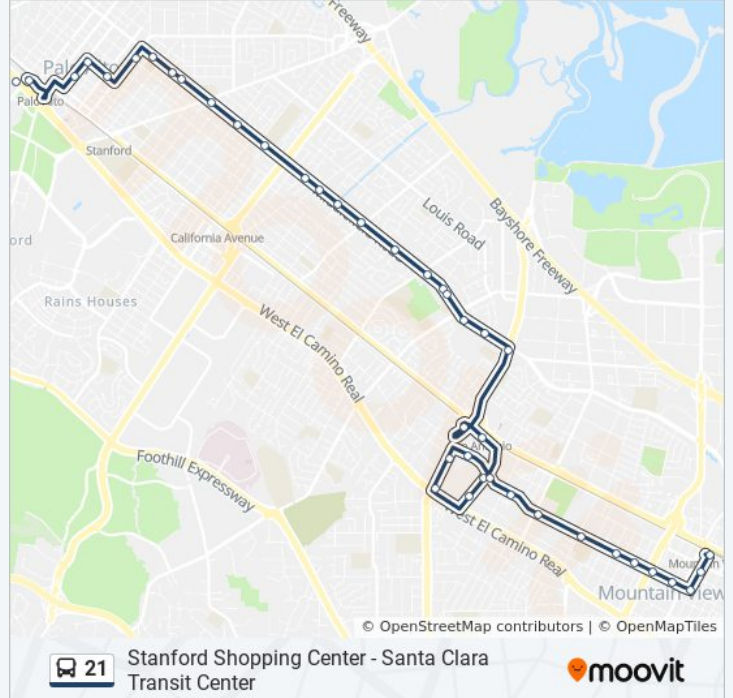

Use the Moovit App to find the closest 21 bus station near you and find out when is the next 21 bus arriving.

Direction: Downtown Mountain View

43 stops

[VIEW LINE SCHEDULE](#)

- Arboretum & Sand Hill (W)
- Sand Hill & Stanford Shopping Center (N)
- El Camino Real & Quarry Rd-Stanford Shopping Ctr
- Palo Alto Transit Center
- Hamilton & Ramona (N)
- Waverley & Hamilton (E)
- Waverley & Homer (E)
- Channing & Webster (N)
- Middlefield & Addison (E)
- Middlefield & Kingsley (E)
- Middlefield & Melville (E)
- Middlefield & Embarcadero (E)
- Middlefield & Seale (E)
- Middlefield/California
- Middlefield/Colorado
- Middlefield & Colorado (E)
- Middlefield & Matadero (E)
- Middlefield/Loma Verde
- Middlefield & Ashton (E)
- Middlefield & Meadow
- Mitchell Center

21 bus Time Schedule

Downtown Mountain View Route Timetable:

Sunday	7:00 PM
Monday	9:08 PM
Tuesday	9:08 PM
Wednesday	9:08 PM
Thursday	9:08 PM
Friday	9:08 PM
Saturday	Not Operational

21 bus Info

Direction: Downtown Mountain View

Stops: 43

Trip Duration: 44 min

Line Summary:

- Middlefield & Adobe Creek (E)
- Middlefield & Charleston (E)
- Middlefield & Montrose (E)
- San Antonio & Middlefield (S)
- San Antonio Cir & Showers (N)
- Showers & Pachetti (E)
- Showers & California (S)
- Showers & Latham (S)
- San Antonio & El Camino (N)
- San Antonio @ Miller (NB)
- California & Pachetti (E)
- California & Showers (E)
- California & Ortega (E)
- California & Rengstorff (E)
- California & Escuela (E)
- California & Mariposa (E)
- California & Palo Alto (E)
- California & Shoreline (E)
- California & Bryant (E)
- California & Hope (E)
- Hope & Villa (N)
- Mountain View Transit Center

Direction: Palo Alto Transit Ctr

85 stops

[VIEW LINE SCHEDULE](#)

- Santa Clara Transit Center
- Benton & El Camino (W)
- Lafayette & Franklin (S)
- Homestead & Main (W)
- Monroe & Franklin (N)
- Monroe & Fremont (N)
- Monroe & El Camino (N)