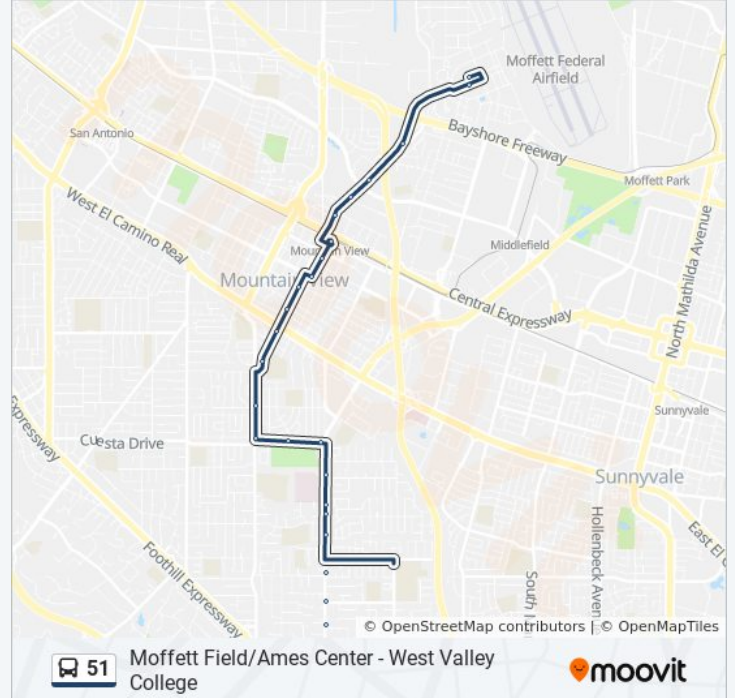

Cuesta & Grant (W)

Cuesta & Montalto (W)

Miramonte & Cuesta

Miramonte & Barbara (N)

Castro & Miramonte (N)

Castro/El Camino Real

Castro & Yosemite (N)

Castro & Mercy/Civic Center

California & Hope (E)

Hope & Villa (N)

Mountain View Transit Center

Moffett & Central Ave (N)

Moffett & Cypress Point (N)

Moffett & Middlefield (N)

Moffett & Leong (N)

South Akron & Wescoat (E)

### Direction: Truman & Bryant

22 stops

[VIEW LINE SCHEDULE](#)

Moffett & Leong (S)

Moffett & Middlefield (S)

Moffett & Cypress Point (S)

Moffett & Jackson (S)

Villa/Franklin