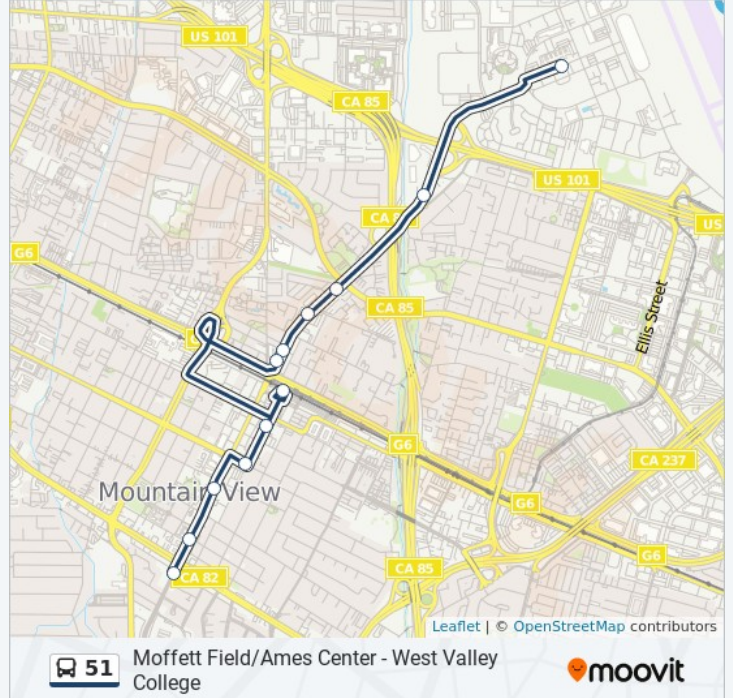

### Direction: El Camino & Castro

13 stops

[VIEW LINE SCHEDULE](#)

North Akron & McCord (W)

Moffett & Leong (S)

Moffett & Middlefield (S)

Moffett & Cypress Point (S)

Moffett & Jackson (S)

### 51 bus Info

**Direction:** El Camino & Castro

**Stops:** 13

**Trip Duration:** 17 min

**Line Summary:**

Castro & High School Way (S)

Castro & El Camino (S)

### Direction: Moffett Field

62 stops

[VIEW LINE SCHEDULE](#)

West Valley College Transit Center

Fruitvale & Allendale (N)

Saratoga & Saint Andrews (S)

Saratoga & Rossmere (S)

Saratoga & Herriman (S)

Saratoga & Seagraves (S)

Saratoga & Saratoga-Sunnyvale (W)

Saratoga-Sunnyvale & Walnut (N)

Saratoga-Sunnyvale & Gerald Zapelli (N)

Saratoga-Sunnyvale & Herriman (N)

Saratoga-Sunnyvale & Thelma (N)

Saratoga-Sunnyvale & Miljevich (N)