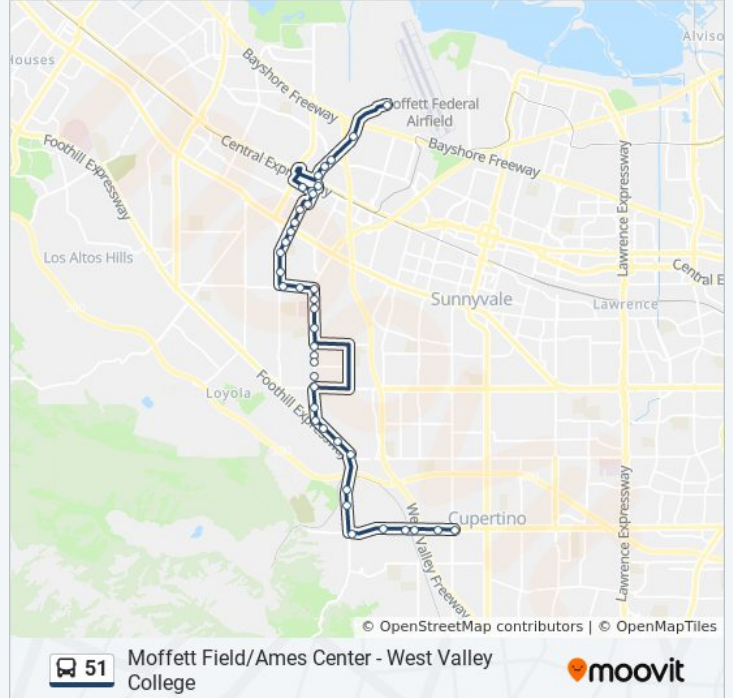

**51 bus Info**

**Direction:** De Anza College

**Stops:** 39

**Trip Duration:** 53 min

**Line Summary:**

Grant & Covington (S)

Truman & Bryant (S)

Fremont & Truman (W)

Stevens Creek & Foothill (E)

Stevens Creek & Phar Lap (E)

Stevens Creek & Pasadena (E)

Stevens Creek & Bubb (E)

Stevens Creek & Mary (E)

Stevens Creek & Stelling (E)

Saich & Stevens Creek (N)

### Direction: El Camino & Castro

13 stops

[VIEW LINE SCHEDULE](#)

North Akron & McCord (W)

Moffett & Leong (S)

Moffett & Middlefield (S)

Moffett & Cypress Point (S)

Moffett & Jackson (S)

Villa/Franklin

Villa & Castro (E)

Mountain View Transit Center

Hope & Villa (S)

California & Hope (W)

Castro & Mercy (S)