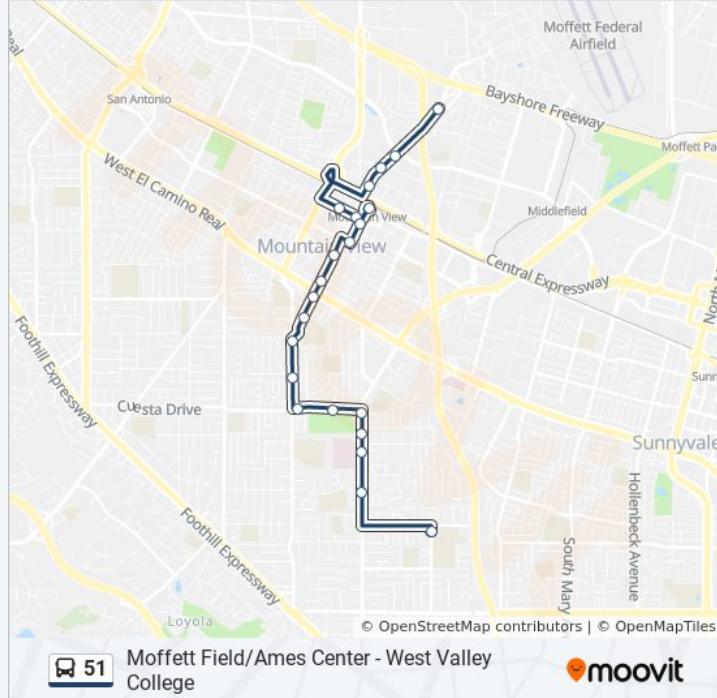

### Direction: Truman & Bryant

22 stops

[VIEW LINE SCHEDULE](#)

Moffett & Leong (S)

Moffett & Middlefield (S)

Moffett & Cypress Point (S)

Moffett & Jackson (S)

Villa/Franklin

### 51 bus Info

**Direction:** Truman & Bryant

**Stops:** 22

**Trip Duration:** 29 min

**Line Summary:**

Grant & Sleeper (S)

El Camino Hospital (S)

Grant & Covington (S)

### Direction: West Valley College

63 stops

[VIEW LINE SCHEDULE](#)

North Akron & McCord (W)

Moffett & Leong (S)

Moffett & Middlefield (S)

Moffett & Cypress Point (S)

Moffett & Jackson (S)